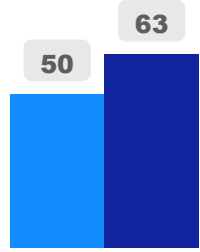

# Albion Heights Junior Middle School

Albion Heights Junior Middle School

JK-8

Elementary

Ward 1

Harpreet Gill

## Building Age

● Building Age ● Avg Building Age By Panel