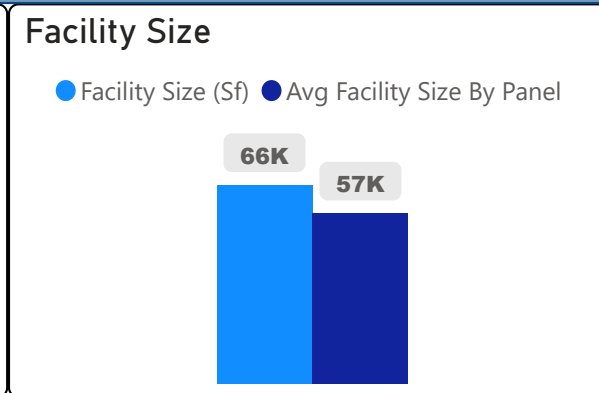

Beaumonde Heights Junior Middle School

Beaumonde Heights Junior Middle S...

JK-8 Elementary Ward 1 Harpreet Gill

608
School Capacity

539
Enrollment

89%
2020 Utilization Rate

481
2025 Proj Enrollment

79%
2025 Utilization Rate