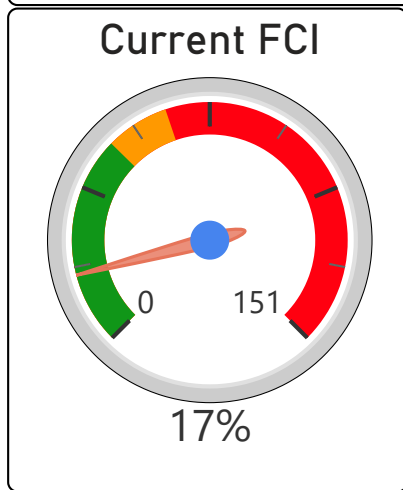

Beaumonde Heights Junior Middle School

Beaumonde Heights Junior Middle S...

JK-8 Elementary Ward 1 Harpreet Gill

608
School Capacity

539
Enrollment

89%
2020 Utilization Rate

481
2025 Proj Enrollment

79%
2025 Utilization Rate

[Go To Google Map](#)