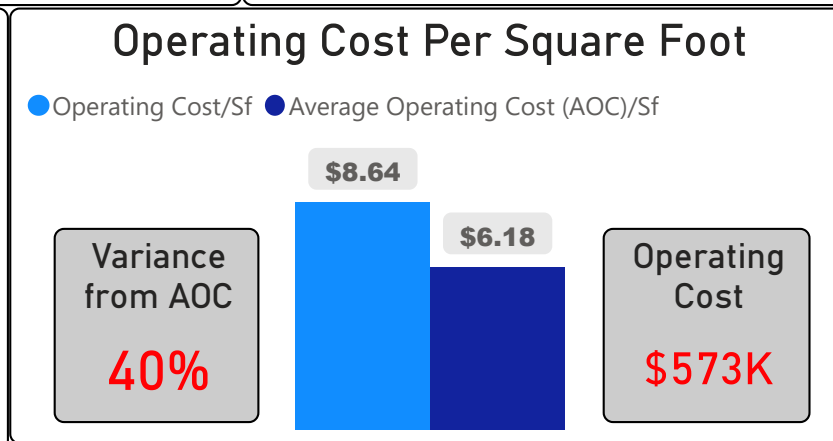

Beaumonde Heights Junior Middle School

Beaumonde Heights Junior Middle S...

JK-8 Elementary Ward 1 Harpreet Gill

608
School Capacity

539
Enrollment

89%
2020 Utilization Rate

481
2025 Proj Enrollment

79%
2025 Utilization Rate