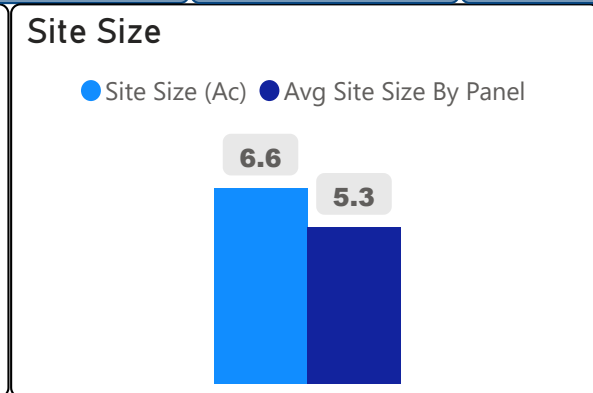

Beaumonde Heights Junior Middle School

Beaumonde Heights Junior Middle S...

JK-8 Elementary Ward 1 Harpreet Gill

608
School Capacity

539
Enrollment

89%
2020 Utilization Rate

481
2025 Proj Enrollment

79%
2025 Utilization Rate