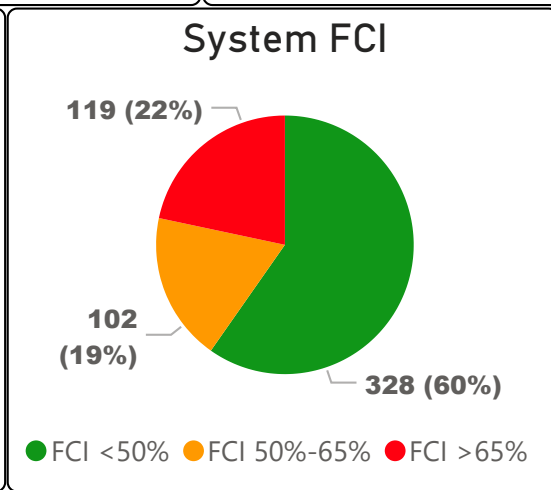

Beaumonde Heights Junior Middle School

Beaumonde Heights Junior Middle S...

JK-8 Elementary Ward 1 Harpreet Gill

608
School Capacity

539
Enrollment

89%
2020 Utilization Rate

481
2025 Proj Enrollment

79%
2025 Utilization Rate