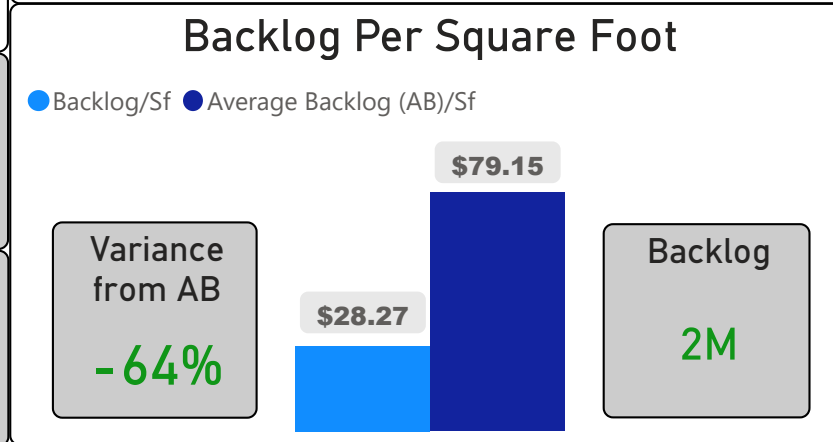

Beaumonde Heights Junior Middle School

Beaumonde Heights Junior Middle S...

JK-8 Elementary Ward 1 Harpreet Gill

608
School Capacity

539
Enrollment

89%
2020 Utilization Rate

481
2025 Proj Enrollment

79%
2025 Utilization Rate