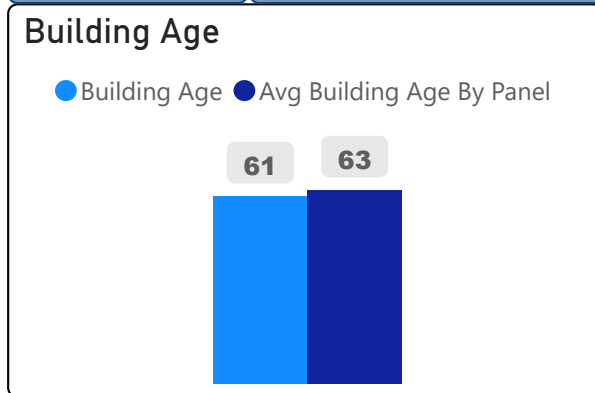

Beaumonde Heights Junior Middle School

Beaumonde Heights Junior Middle S...

JK-8 Elementary Ward 1 Harpreet Gill

608
School Capacity

539
Enrollment

89%
2020 Utilization Rate

481
2025 Proj Enrollment

79%
2025 Utilization Rate