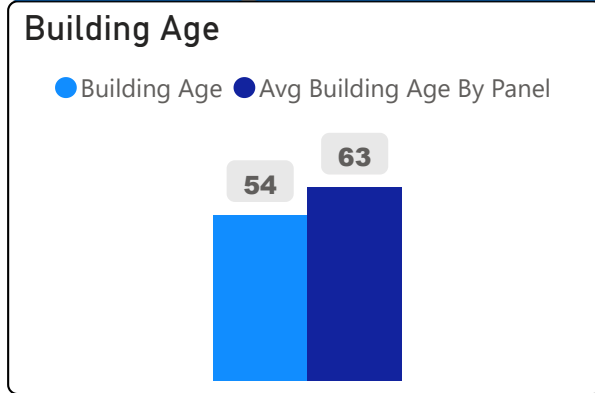

# Elmbank Junior Middle Academy

Elmbank Junior Middle Academy

JK-8      Elementary      Ward 1      Harpreet Gill

**682**  
School Capacity

**338**  
Enrollment

**50%**  
2020 Utilization Rate

**315**  
2025 Proj Enrollment