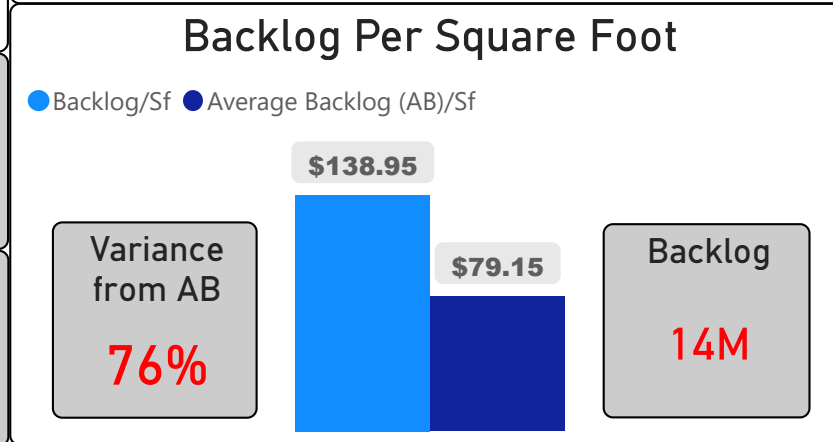

# Elmbank Junior Middle Academy

Elmbank Junior Middle Academy

JK-8      Elementary      Ward 1      Harpreet Gill

**682**  
School Capacity

**338**  
Enrollment

**50%**  
2020 Utilization Rate

**315**  
2025 Proj Enrollment