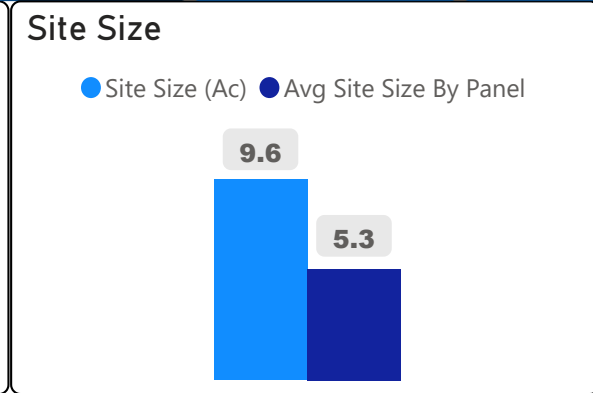

# Elmbank Junior Middle Academy

Elmbank Junior Middle Academy

JK-8      Elementary      Ward 1      Harpreet Gill

**682**  
School Capacity

**338**  
Enrollment

**50%**  
2020 Utilization Rate

**315**  
2025 Proj Enrollment

**46%**  
2025 Utilization Rate

[Go To Google Map](#)