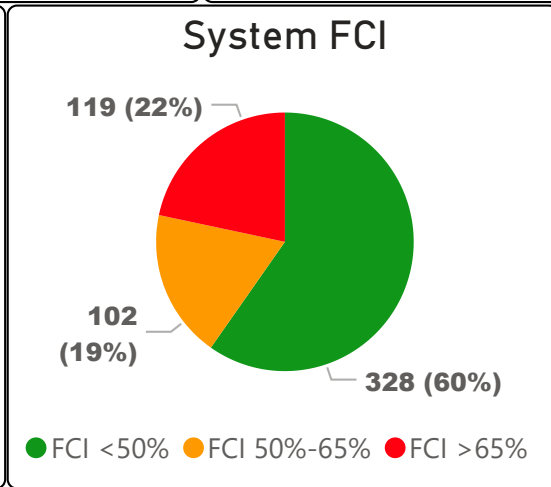

# Elmbank Junior Middle Academy

Elmbank Junior Middle Academy

JK-8      Elementary      Ward 1      Harpreet Gill

**682**  
School Capacity

**338**  
Enrollment

**50%**  
2020 Utilization Rate

**315**  
2025 Proj Enrollment

**46%**  
2025 Utilization Rate

[Go To Google Map](#)