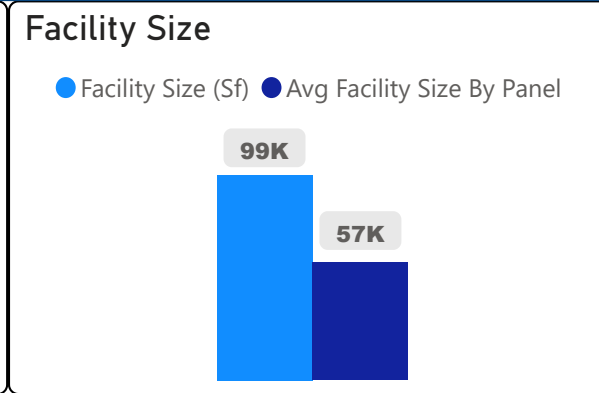

# Elmbank Junior Middle Academy

Elmbank Junior Middle Academy

JK-8      Elementary      Ward 1      Harpreet Gill

**682**  
School Capacity

**338**  
Enrollment

**50%**  
2020 Utilization Rate

**315**  
2025 Proj Enrollment

**46%**  
2025 Utilization Rate

[Go To Google Map](#)