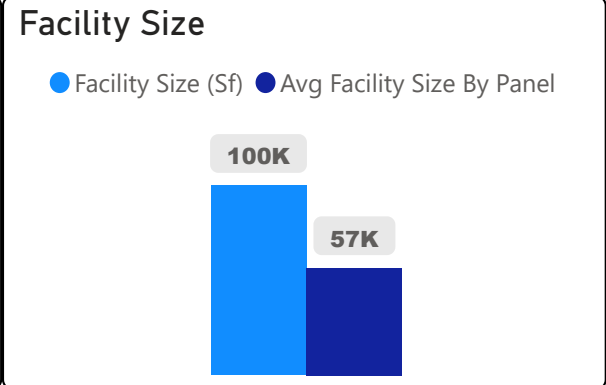

# Highfield Junior School

Highfield Junior School

JK-5      Elementary      Ward 1      Harpreet Gill

**972**  
School Capacity

**640**  
Enrollment

**66%**  
2020 Utilization Rate

**617**  
2025 Proj Enrollment

**63%**  
2025 Utilization Rate

[Go To Google Map](#)