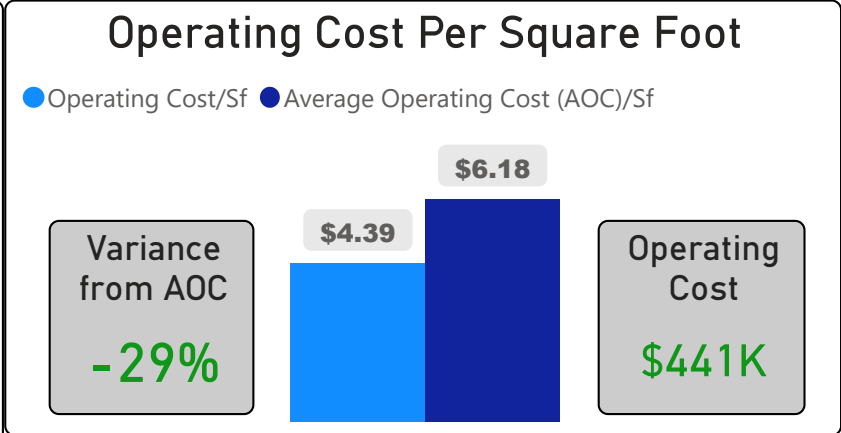

# Highfield Junior School

Highfield Junior School

JK-5      Elementary      Ward 1      Harpreet Gill

**972**  
School Capacity

**640**  
Enrollment

**66%**  
2020 Utilization Rate

**617**  
2025 Proj Enrollment