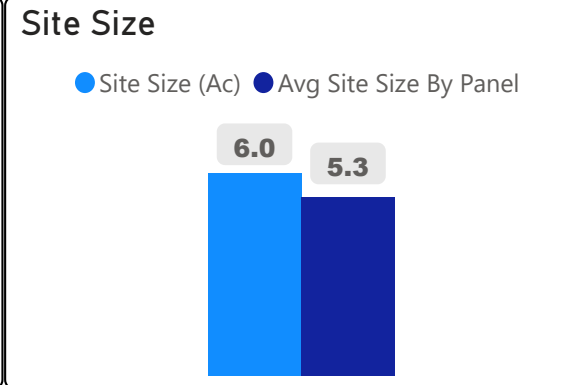

# Highfield Junior School

Highfield Junior School

JK-5      Elementary      Ward 1      Harpreet Gill

**972**  
School Capacity

**640**  
Enrollment

**66%**  
2020 Utilization Rate

**617**  
2025 Proj Enrollment

**63%**  
2025 Utilization Rate

[Go To Google Map](#)