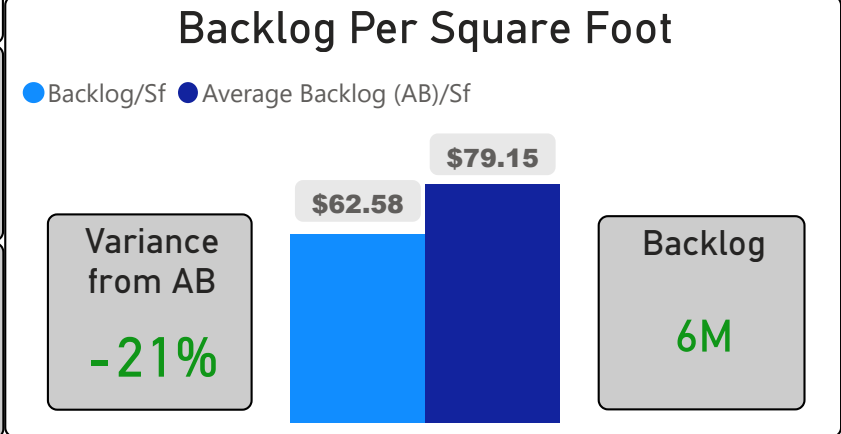

# Highfield Junior School

Highfield Junior School

JK-5      Elementary      Ward 1      Harpreet Gill

**972**  
School Capacity

**640**  
Enrollment

**66%**  
2020 Utilization Rate

**617**  
2025 Proj Enrollment