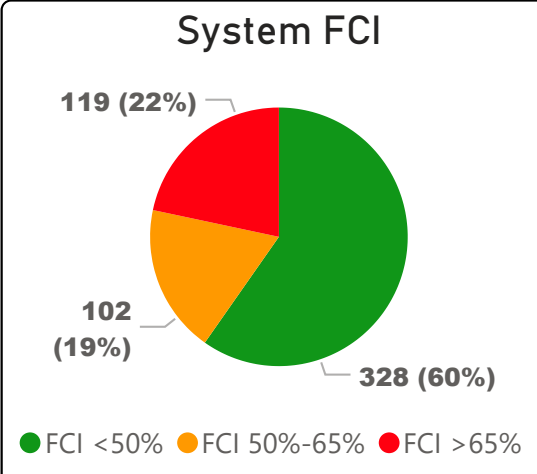

# Highfield Junior School

Highfield Junior School

JK-5      Elementary      Ward 1      Harpreet Gill

**972**  
School Capacity

**640**  
Enrollment

**66%**  
2020 Utilization Rate

**617**  
2025 Proj Enrollment

**63%**  
2025 Utilization Rate

[Go To Google Map](#)