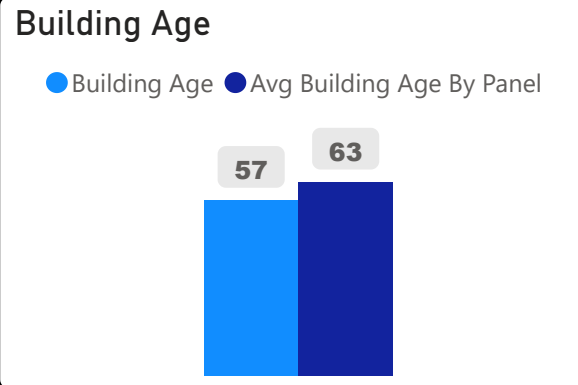

# Highfield Junior School

Highfield Junior School

JK-5      Elementary      Ward 1      Harpreet Gill

**972**  
School Capacity

**640**  
Enrollment

**66%**  
2020 Utilization Rate

**617**  
2025 Proj Enrollment