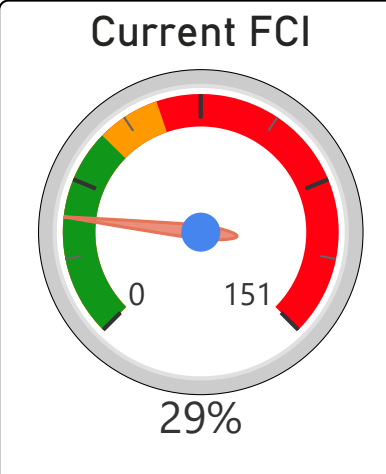

# Highfield Junior School

Highfield Junior School

JK-5      Elementary      Ward 1      Harpreet Gill

**972**  
School Capacity

**640**  
Enrollment

**66%**  
2020 Utilization Rate

**617**  
2025 Proj Enrollment

**63%**  
2025 Utilization Rate

[Go To Google Map](#)