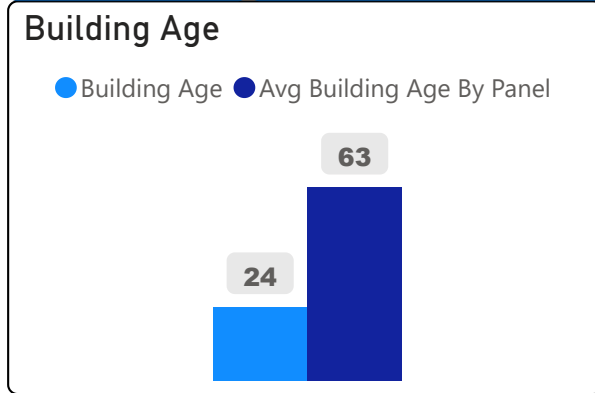

# Humberwood Downs Junior Middle Academy

Humberwood Downs Junior Middle ...

JK-8      Elementary      Ward 1      Harpreet Gill

**1,048**  
School Capacity

**738**  
Enrollment

**70%**  
2020 Utilization Rate