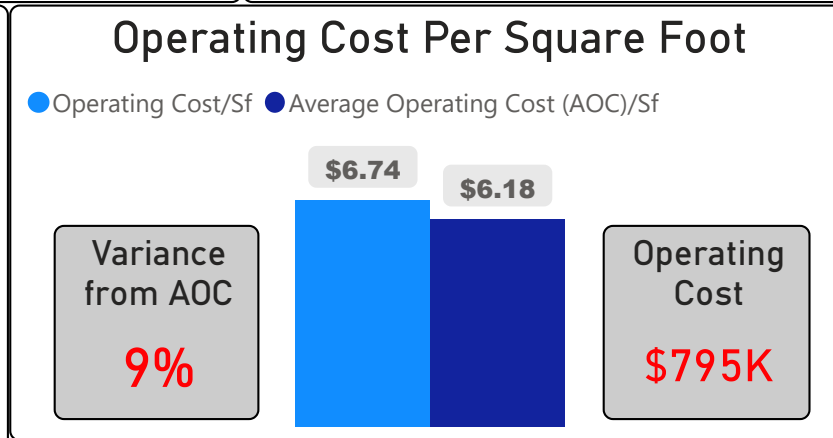

# Humberwood Downs Junior Middle Academy

Humberwood Downs Junior Middle ...

JK-8      Elementary      Ward 1      Harpreet Gill

**1,048**  
School Capacity

**738**  
Enrollment

**70%**  
2020 Utilization Rate