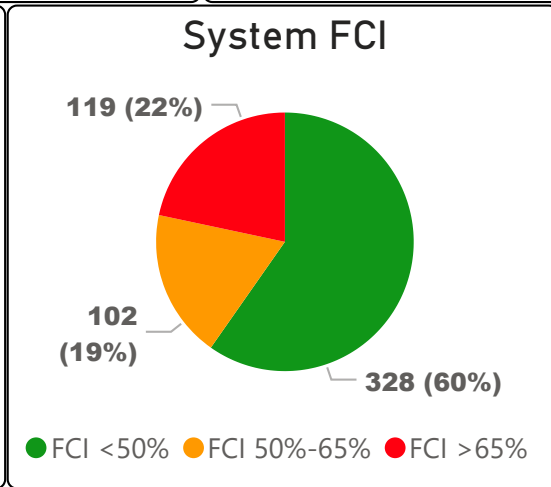

# Humberwood Downs Junior Middle Academy

Humberwood Downs Junior Middle ...

JK-8      Elementary      Ward 1      Harpreet Gill

**1,048**  
School Capacity

**738**  
Enrollment

**70%**  
2020 Utilization Rate

**743**  
2025 Proj Enrollment

**71%**  
2025 Utilization Rate