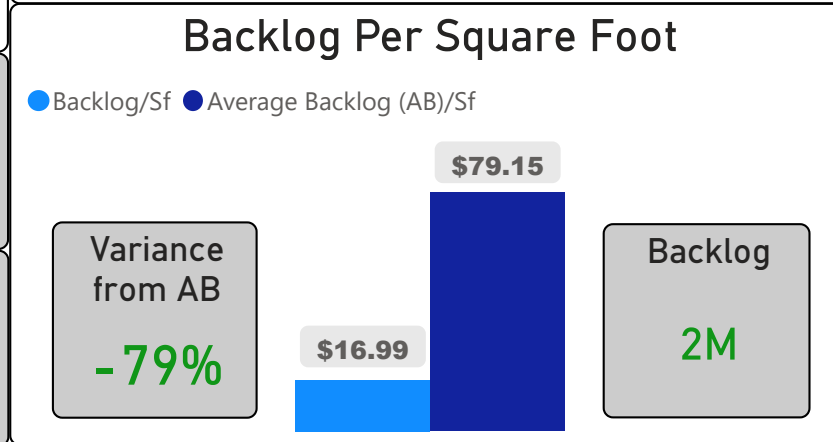

# Humberwood Downs Junior Middle Academy

Humberwood Downs Junior Middle ...

JK-8      Elementary      Ward 1      Harpreet Gill

**1,048**  
School Capacity

**738**  
Enrollment

**70%**  
2020 Utilization Rate