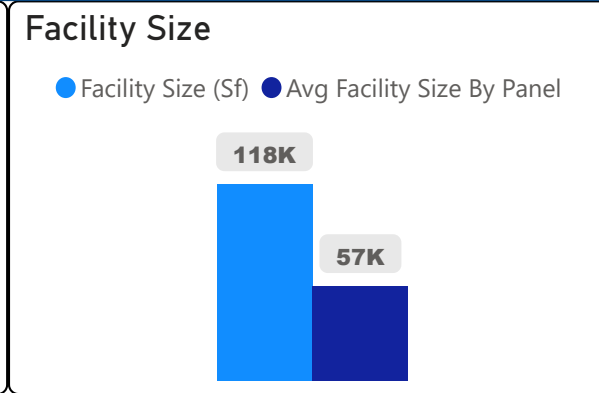

# Humberwood Downs Junior Middle Academy

Humberwood Downs Junior Middle ...

JK-8      Elementary      Ward 1      Harpreet Gill

**1,048**  
School Capacity

**738**  
Enrollment

**70%**  
2020 Utilization Rate