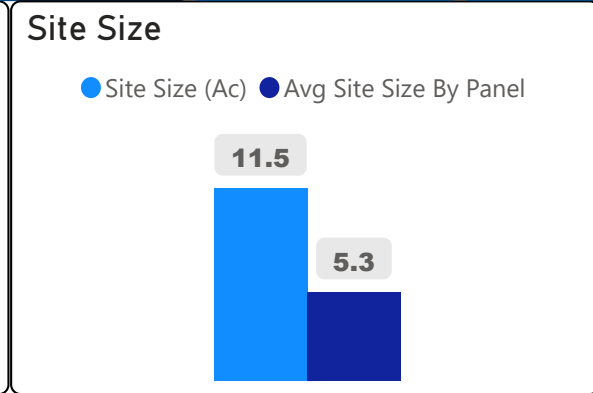

# Humberwood Downs Junior Middle Academy

Humberwood Downs Junior Middle ...

JK-8      Elementary      Ward 1      Harpreet Gill

**1,048**  
School Capacity

**738**  
Enrollment

**70%**  
2020 Utilization Rate