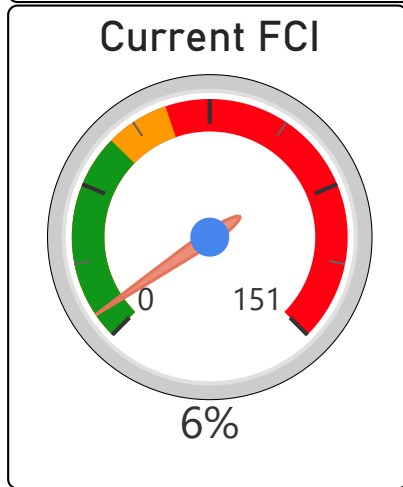

# Humberwood Downs Junior Middle Academy

Humberwood Downs Junior Middle ...

JK-8      Elementary      Ward 1      Harpreet Gill

**1,048**  
School Capacity

**738**  
Enrollment

**70%**  
2020 Utilization Rate