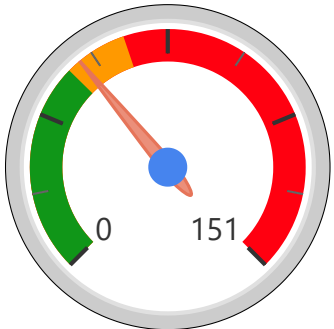

Site Size

● Site Size (Ac) ● Avg Site Size By Panel

Facility Size

● Facility Size (Sf) ● Avg Facility Size By Panel

Current FCI

System FCI

Operating Cost Per Square Foot

● Operating Cost/Sf ● Average Operating Cost (AOC)/Sf

Backlog Per Square Foot

● Backlog/Sf ● Average Backlog (AB)/Sf

653

School Capacity

492

Enrollment

75%

2020 Utilization Rate