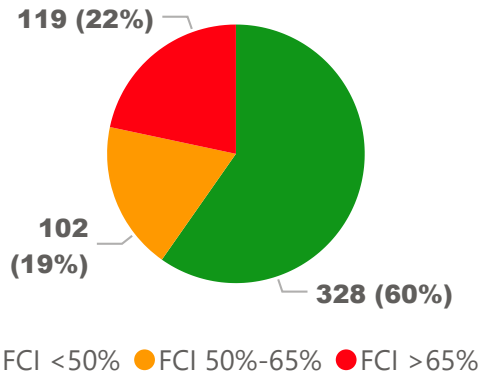

Site Size

● Site Size (Ac) ● Avg Site Size By Panel

Facility Size

● Facility Size (Sf) ● Avg Facility Size By Panel

Current FCI

System FCI

Operating Cost Per Square Foot

● Operating Cost/Sf ● Average Operating Cost (AOC)/Sf

Backlog Per Square Foot

● Backlog/Sf ● Average Backlog (AB)/Sf

653

School Capacity

492

Enrollment

75%

2020 Utilization Rate