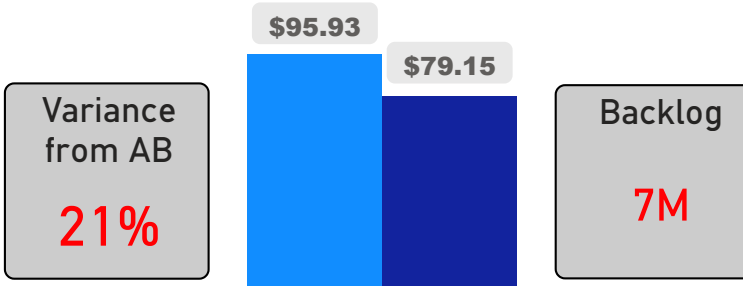

Site Size

● Site Size (Ac) ● Avg Site Size By Panel

Facility Size

● Facility Size (Sf) ● Avg Facility Size By Panel

Current FCI

System FCI

Operating Cost Per Square Foot

● Operating Cost/Sf ● Average Operating Cost (AOC)/Sf

Backlog Per Square Foot

● Backlog/Sf ● Average Backlog (AB)/Sf

653

School Capacity

492

Enrollment

75%

2020 Utilization Rate