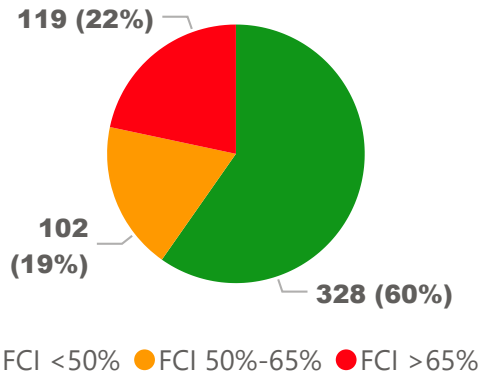

Site Size

● Site Size (Ac) ● Avg Site Size By Panel

Facility Size

● Facility Size (Sf) ● Avg Facility Size By Panel

Current FCI

System FCI

Operating Cost Per Square Foot

● Operating Cost/Sf ● Average Operating Cost (AOC)/Sf

Backlog Per Square Foot

● Backlog/Sf ● Average Backlog (AB)/Sf

493

School Capacity

212

Enrollment

43%

2020 Utilization Rate