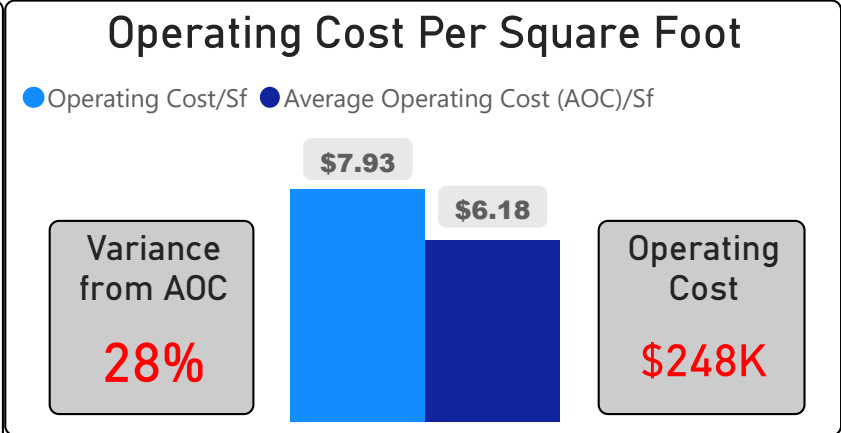

Rivercrest Junior School

Rivercrest Junior School

JK-5 Elementary Ward 1 Harpreet Gill

277
School Capacity

255
Enrollment

92%
2020 Utilization Rate

294
2025 Proj Enrollment

106%
2025 Utilization Rate