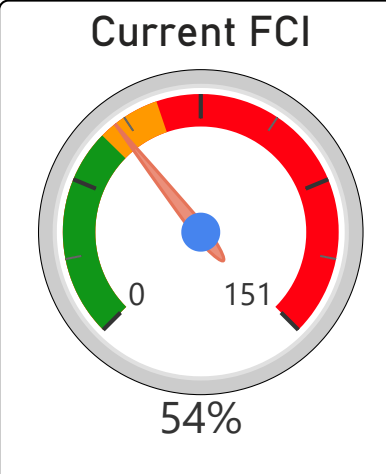

Rivercrest Junior School

Rivercrest Junior School

JK-5 Elementary Ward 1 Harpreet Gill

277
School Capacity

255
Enrollment

92%
2020 Utilization Rate

294
2025 Proj Enrollment

106%
2025 Utilization Rate

[Go To Google Map](#)

Bing