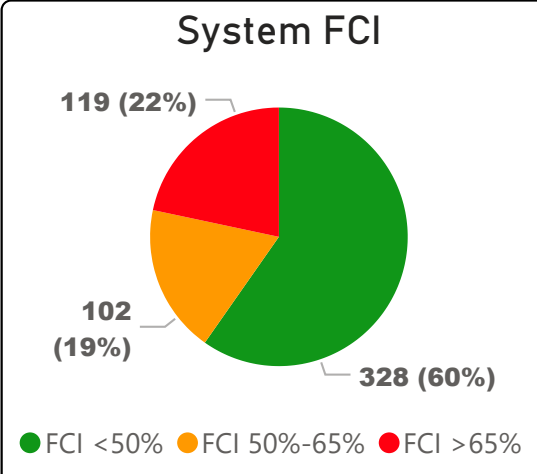

Rivercrest Junior School

Rivercrest Junior School

JK-5 Elementary Ward 1 Harpreet Gill

277
School Capacity

255
Enrollment

92%
2020 Utilization Rate

294
2025 Proj Enrollment

106%
2025 Utilization Rate