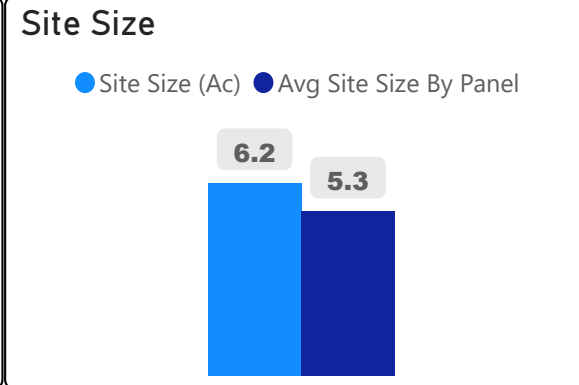

Rivercrest Junior School

Rivercrest Junior School

JK-5 Elementary Ward 1 Harpreet Gill

277
School Capacity

255
Enrollment

92%
2020 Utilization Rate

294
2025 Proj Enrollment

106%
2025 Utilization Rate