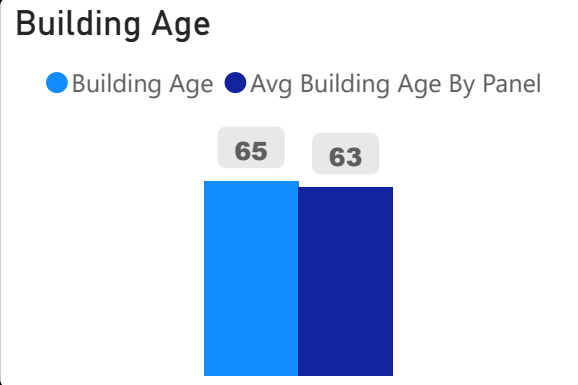

Rivercrest Junior School

Rivercrest Junior School

JK-5 Elementary Ward 1 Harpreet Gill

277
School Capacity

255
Enrollment

92%
2020 Utilization Rate

294
2025 Proj Enrollment

106%
2025 Utilization Rate