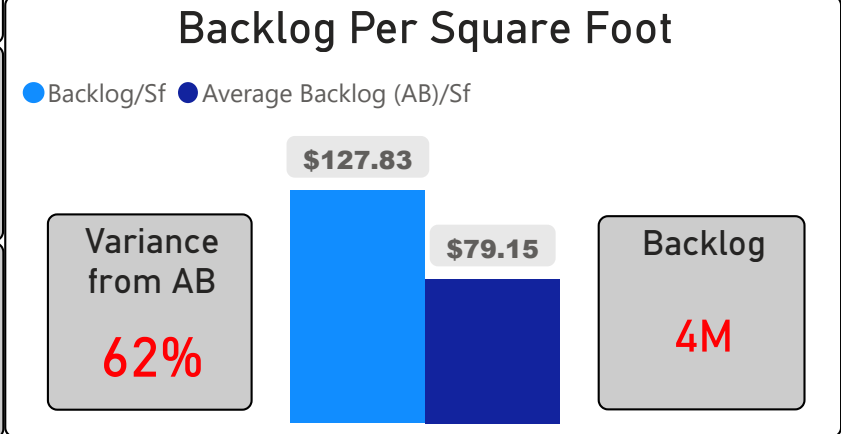

Rivercrest Junior School

Rivercrest Junior School

JK-5 Elementary Ward 1 Harpreet Gill

277
School Capacity

255
Enrollment

92%
2020 Utilization Rate

294
2025 Proj Enrollment

106%
2025 Utilization Rate