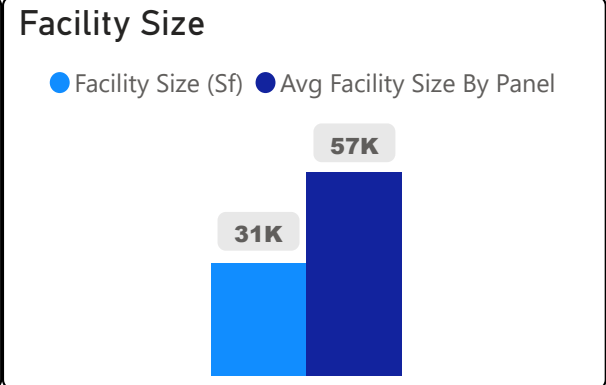

Rivercrest Junior School

Rivercrest Junior School

JK-5 Elementary Ward 1 Harpreet Gill

277
School Capacity

255
Enrollment

92%
2020 Utilization Rate

294
2025 Proj Enrollment

106%
2025 Utilization Rate