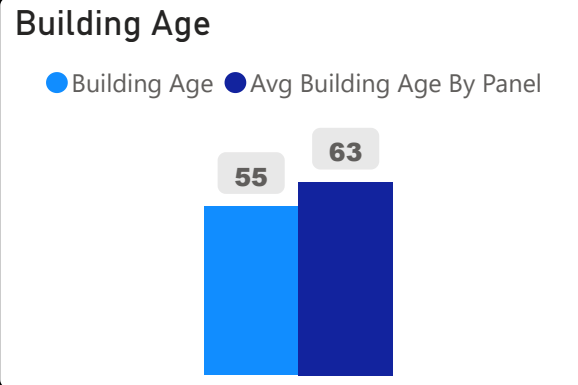

Smithfield Middle School

Smithfield Middle School

6-8 Elementary Ward 1 Harpreet Gill

593
School Capacity

555
Enrollment

94%
2020 Utilization Rate

456
2025 Proj Enrollment

77%
2025 Utilization Rate