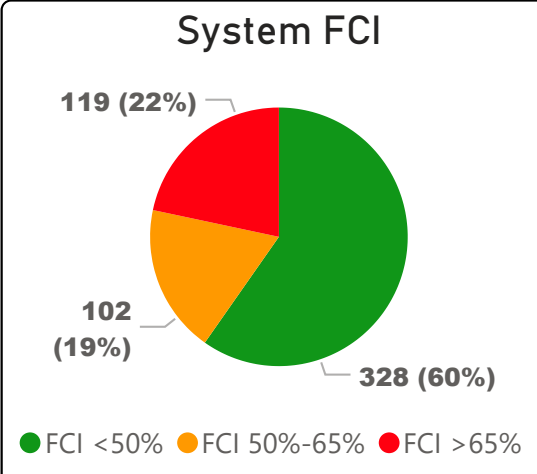

Smithfield Middle School

Smithfield Middle School

6-8 Elementary Ward 1 Harpreet Gill

593
School Capacity

555
Enrollment

94%
2020 Utilization Rate

456
2025 Proj Enrollment

77%
2025 Utilization Rate