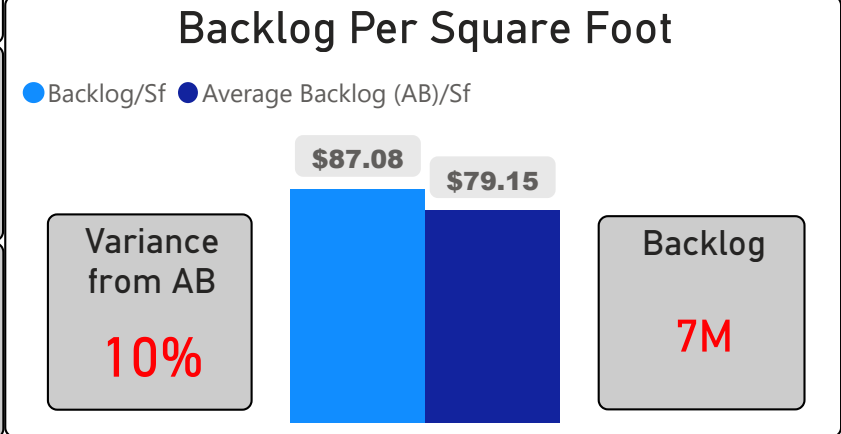

Smithfield Middle School

Smithfield Middle School

6-8 Elementary Ward 1 Harpreet Gill

593
School Capacity

555
Enrollment

94%
2020 Utilization Rate

456
2025 Proj Enrollment

77%
2025 Utilization Rate