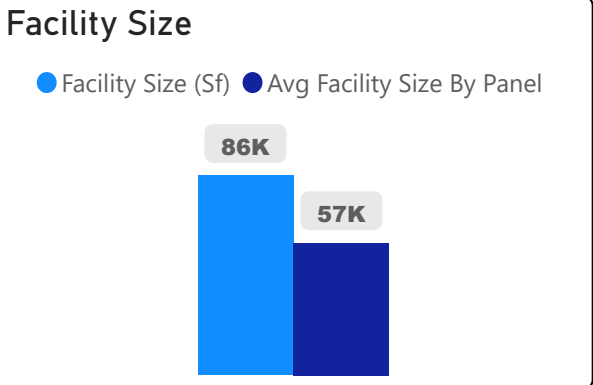

Smithfield Middle School

Smithfield Middle School

6-8 Elementary Ward 1 Harpreet Gill

593
School Capacity

555
Enrollment

94%
2020 Utilization Rate

456
2025 Proj Enrollment

77%
2025 Utilization Rate