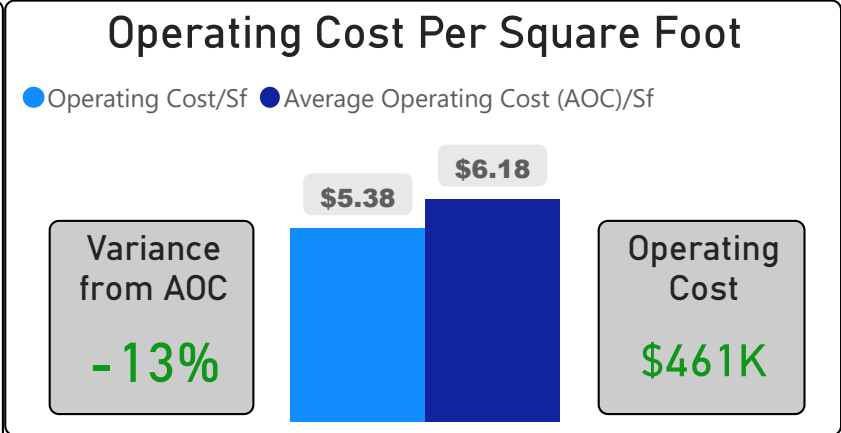

Smithfield Middle School

Smithfield Middle School

6-8 Elementary Ward 1 Harpreet Gill

593
School Capacity

555
Enrollment

94%
2020 Utilization Rate

456
2025 Proj Enrollment

77%
2025 Utilization Rate