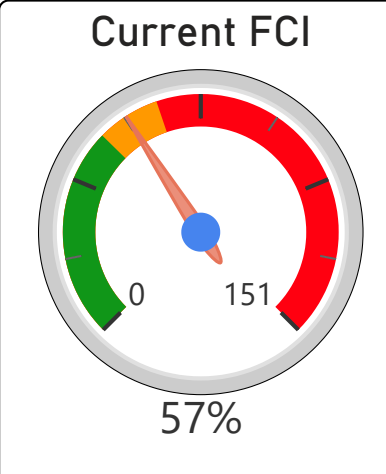

Smithfield Middle School

Smithfield Middle School

6-8 Elementary Ward 1 Harpreet Gill

593
School Capacity

555
Enrollment

94%
2020 Utilization Rate

456
2025 Proj Enrollment

77%
2025 Utilization Rate

[Go To Google Map](#)