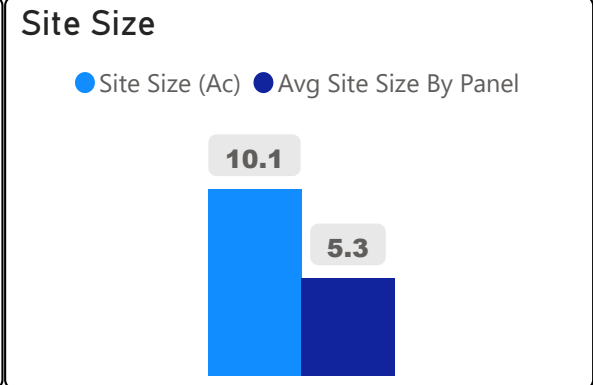

Smithfield Middle School

Smithfield Middle School

6-8 Elementary Ward 1 Harpreet Gill

593
School Capacity

555
Enrollment

94%
2020 Utilization Rate

456
2025 Proj Enrollment

77%
2025 Utilization Rate