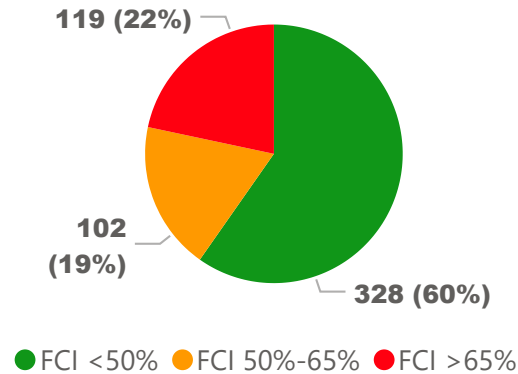

Site Size

● Site Size (Ac) ● Avg Site Size By Panel

Facility Size

● Facility Size (Sf) ● Avg Facility Size By Panel

Current FCI

System FCI

Operating Cost Per Square Foot

● Operating Cost/Sf ● Average Operating Cost (AOC)/Sf

67%

2020 Utilization Rate

63%

2025 Utilization Rate

[Go To Google Map](#)

Bing