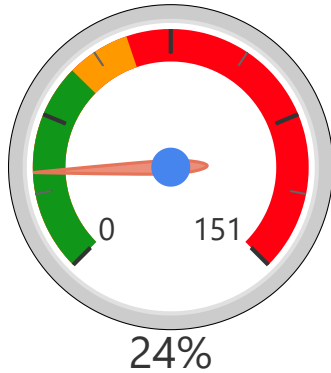

Site Size

● Site Size (Ac) ● Avg Site Size By Panel

Facility Size

● Facility Size (Sf) ● Avg Facility Size By Panel

Current FCI

System FCI

Operating Cost Per Square Foot

● Operating Cost/Sf ● Average Operating Cost (AOC)/Sf