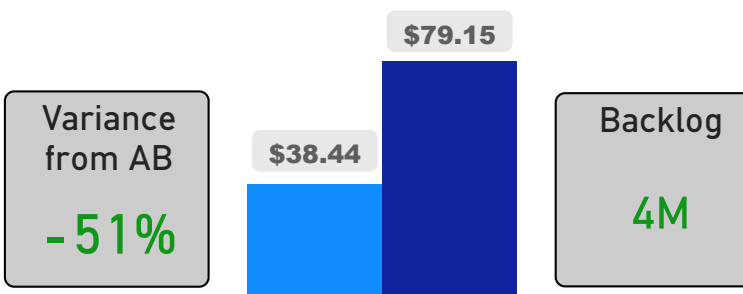

Backlog Per Square Foot

● Backlog/Sf ● Average Backlog (AB)/Sf