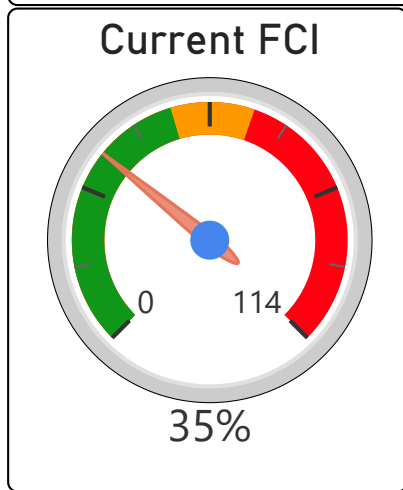

West Humber Collegiate Institute

West Humber Collegiate Institute

9-12 Secondary Ward 1 Harpreet Gill

1,248
School Capacity

1,031
Enrollment

83%
2020 Utilization Rate

1,164
2025 Proj Enrollment

93%
2025 Utilization Rate

[Go To Google Map](#)