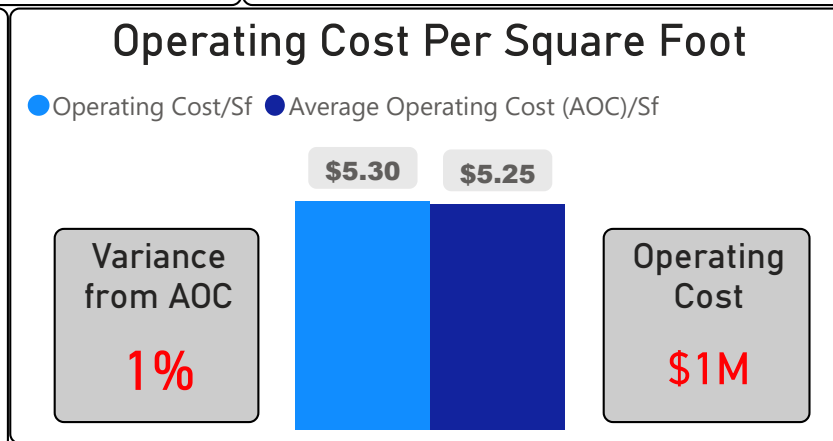

West Humber Collegiate Institute

West Humber Collegiate Institute

9-12 Secondary Ward 1 Harpreet Gill

1,248
School Capacity

1,031
Enrollment

83%
2020 Utilization Rate

1,164
2025 Proj Enrollment

93%
2025 Utilization Rate