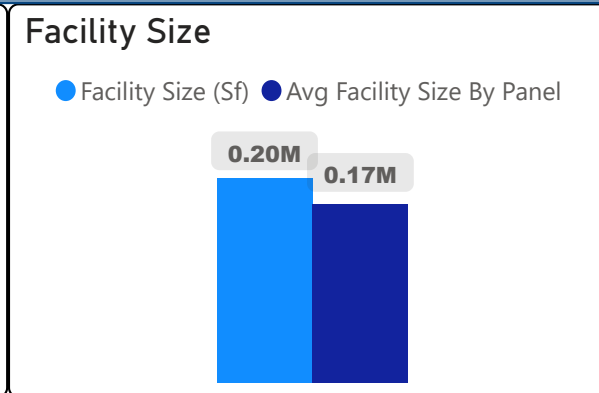

West Humber Collegiate Institute

West Humber Collegiate Institute

9-12 Secondary Ward 1 Harpreet Gill

1,248
School Capacity

1,031
Enrollment

83%
2020 Utilization Rate

1,164
2025 Proj Enrollment

93%
2025 Utilization Rate