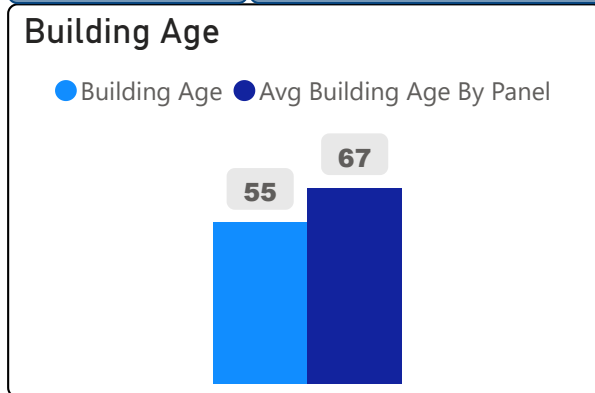

West Humber Collegiate Institute

West Humber Collegiate Institute

9-12 Secondary Ward 1 Harpreet Gill

1,248
School Capacity

1,031
Enrollment

83%
2020 Utilization Rate

1,164
2025 Proj Enrollment

93%
2025 Utilization Rate