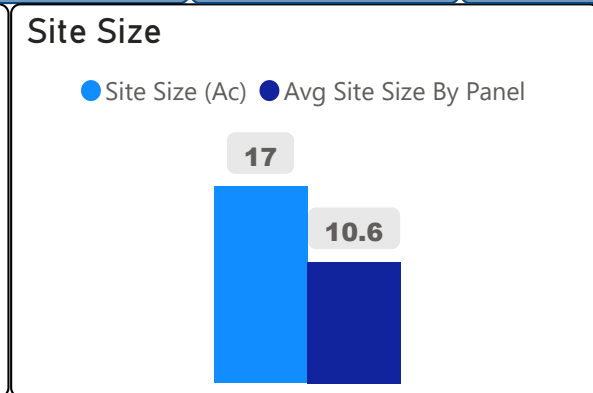

West Humber Collegiate Institute

West Humber Collegiate Institute

9-12 Secondary Ward 1 Harpreet Gill

1,248
School Capacity

1,031
Enrollment

83%
2020 Utilization Rate

1,164
2025 Proj Enrollment

93%
2025 Utilization Rate