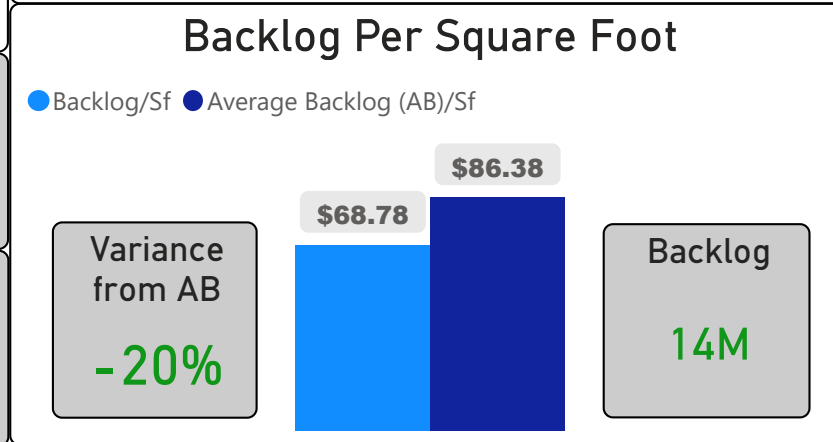

West Humber Collegiate Institute

West Humber Collegiate Institute

9-12 Secondary Ward 1 Harpreet Gill

1,248
School Capacity

1,031
Enrollment

83%
2020 Utilization Rate

1,164
2025 Proj Enrollment

93%
2025 Utilization Rate