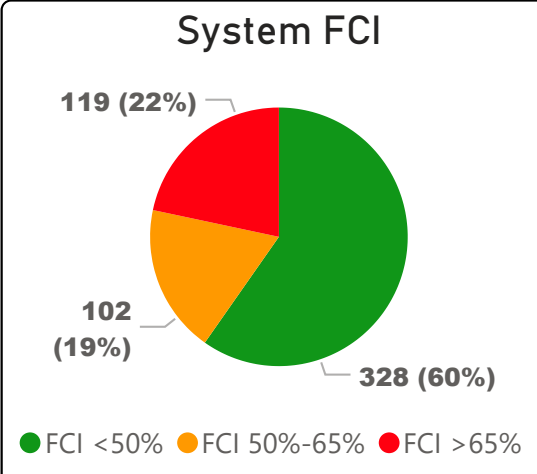

West Humber Junior Middle School

West Humber Junior Middle School

JK-8 Elementary Ward 1 Harpreet Gill

519
School Capacity

465
Enrollment

90%
2020 Utilization Rate

479
2025 Proj Enrollment

92%
2025 Utilization Rate