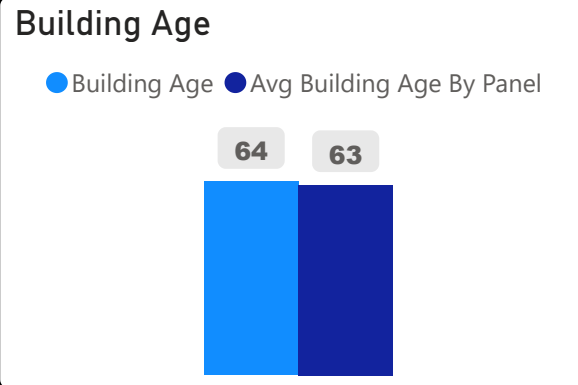

West Humber Junior Middle School

West Humber Junior Middle School

JK-8 Elementary Ward 1 Harpreet Gill

519
School Capacity

465
Enrollment

90%
2020 Utilization Rate

479
2025 Proj Enrollment

92%
2025 Utilization Rate