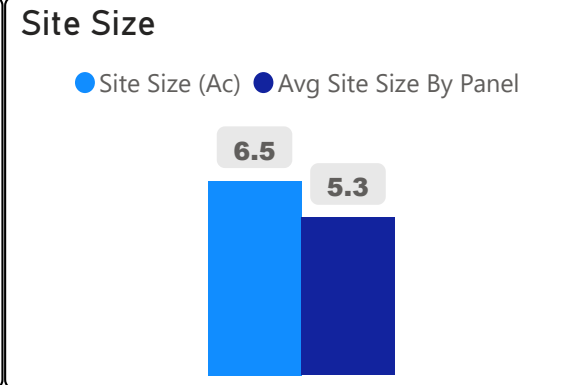

West Humber Junior Middle School

West Humber Junior Middle School

JK-8 Elementary Ward 1 Harpreet Gill

519
School Capacity

465
Enrollment

90%
2020 Utilization Rate

479
2025 Proj Enrollment

92%
2025 Utilization Rate