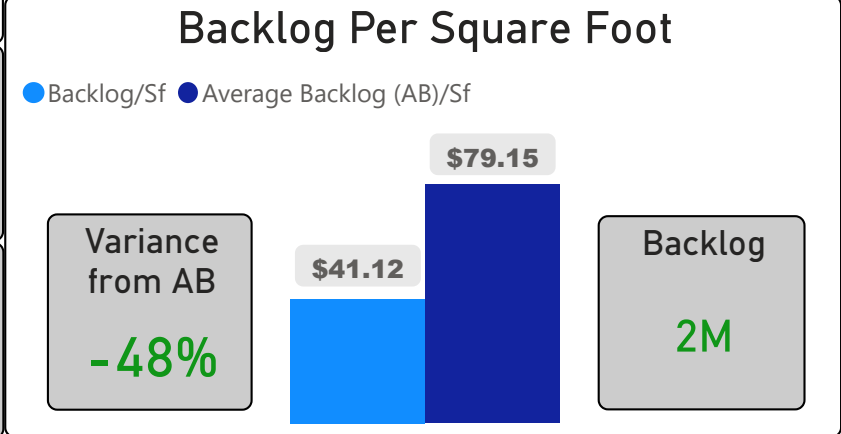

West Humber Junior Middle School

West Humber Junior Middle School

JK-8 Elementary Ward 1 Harpreet Gill

519
School Capacity

465
Enrollment

90%
2020 Utilization Rate

479
2025 Proj Enrollment

92%
2025 Utilization Rate