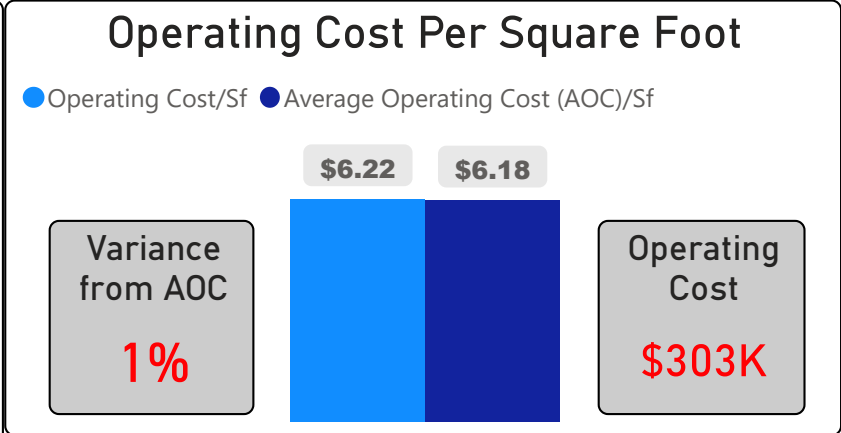

West Humber Junior Middle School

West Humber Junior Middle School

JK-8 Elementary Ward 1 Harpreet Gill

519
School Capacity

465
Enrollment

90%
2020 Utilization Rate

479
2025 Proj Enrollment

92%
2025 Utilization Rate