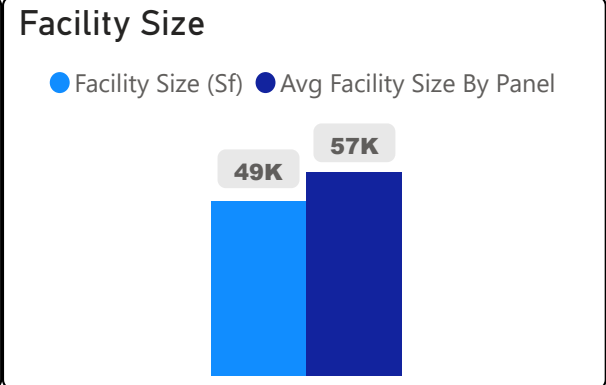

West Humber Junior Middle School

West Humber Junior Middle School

JK-8 Elementary Ward 1 Harpreet Gill

519
School Capacity

465
Enrollment

90%
2020 Utilization Rate

479
2025 Proj Enrollment

92%
2025 Utilization Rate