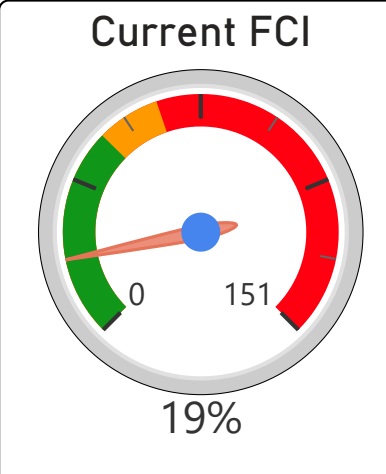

West Humber Junior Middle School

West Humber Junior Middle School

JK-8 Elementary Ward 1 Harpreet Gill

519
School Capacity

465
Enrollment

90%
2020 Utilization Rate

479
2025 Proj Enrollment

92%
2025 Utilization Rate

[Go To Google Map](#)