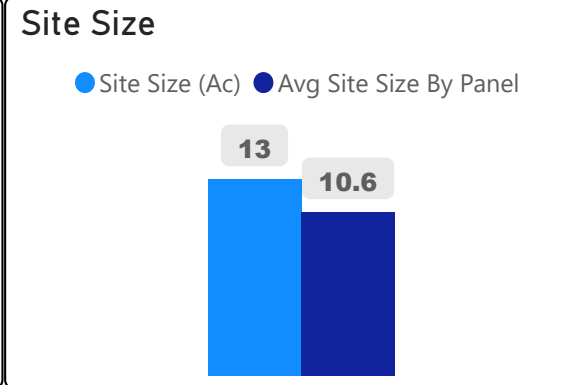

Central Technical School

Central Technical School

9-12 Secondary Ward 10 Chris Moise

2,868
School Capacity

975
Enrollment

1,211
2025 Proj Enrollment

34%
2020 Utilization Rate

42%
2025 Utilization Rate