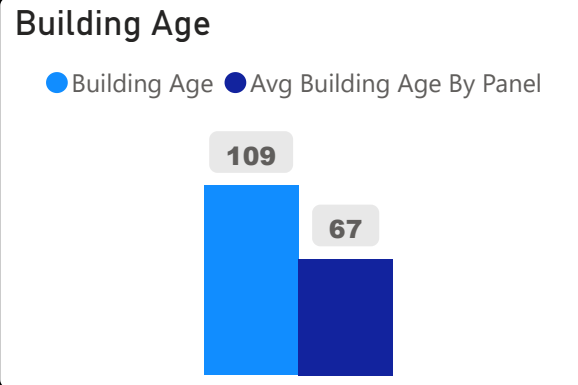

Central Technical School

Central Technical School

9-12 Secondary Ward 10 Chris Moise

2,868
School Capacity

975
Enrollment

1,211
2025 Proj Enrollment

34%
2020 Utilization Rate

42%
2025 Utilization Rate