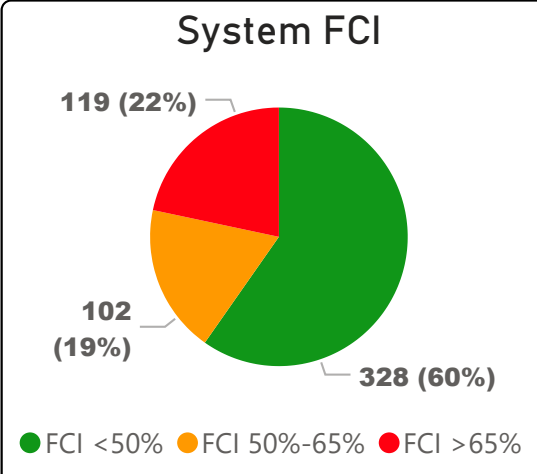

Central Technical School

Central Technical School

9-12 Secondary Ward 10 Chris Moise

2,868
School Capacity

975
Enrollment

1,211
2025 Proj Enrollment

34%
2020 Utilization Rate

42%
2025 Utilization Rate