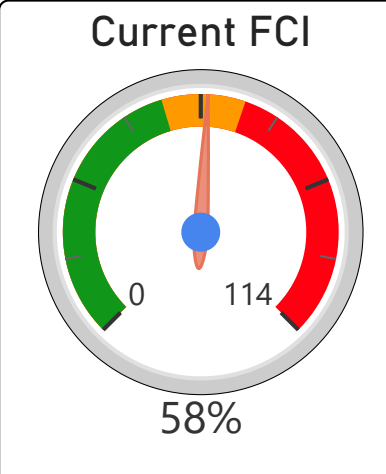

Central Technical School

Central Technical School

9-12 Secondary Ward 10 Chris Moise

2,868
School Capacity

975
Enrollment

1,211
2025 Proj Enrollment

34%
2020 Utilization Rate

42%
2025 Utilization Rate