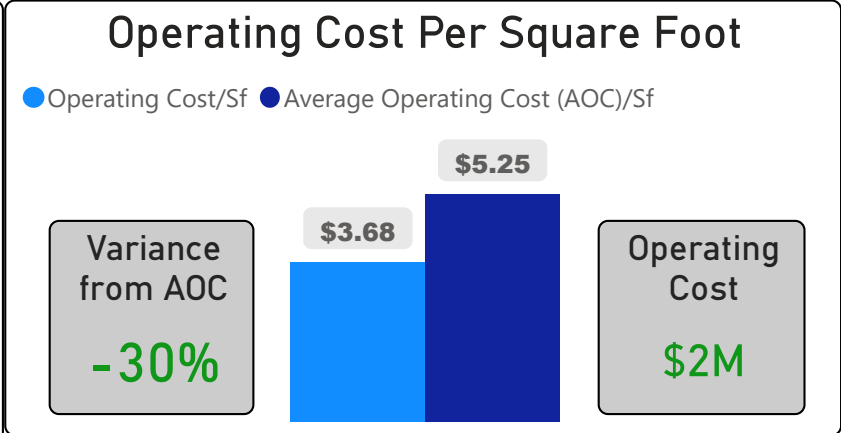

Central Technical School

Central Technical School

9-12 Secondary Ward 10 Chris Moise

2,868
School Capacity

975
Enrollment

1,211
2025 Proj Enrollment

34%
2020 Utilization Rate

42%
2025 Utilization Rate