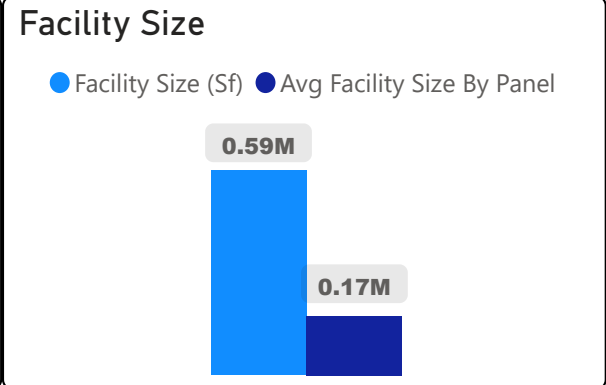

Central Technical School

Central Technical School

9-12 Secondary Ward 10 Chris Moise

2,868
School Capacity

975
Enrollment

1,211
2025 Proj Enrollment

34%
2020 Utilization Rate

42%
2025 Utilization Rate