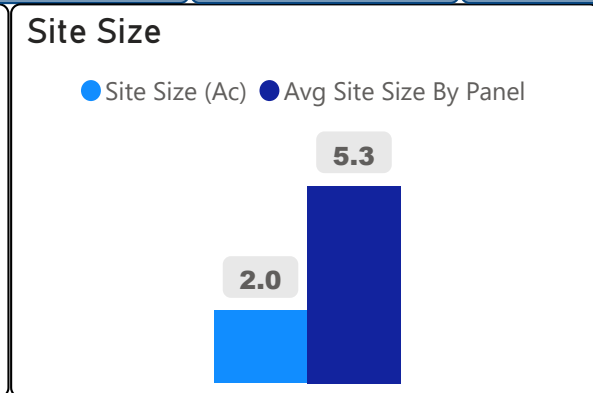

Church Street Junior Public School

Church Street Junior Public School

JK-6 Elementary Ward 10 Chris Moise

455
School Capacity

394
Enrollment

87%
2020 Utilization Rate

483
2025 Proj Enrollment

106%
2025 Utilization Rate