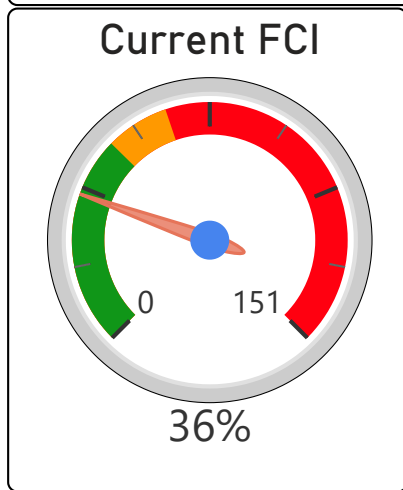

Church Street Junior Public School

Church Street Junior Public School

JK-6 Elementary Ward 10 Chris Moise

455
School Capacity

394
Enrollment

87%
2020 Utilization Rate

483
2025 Proj Enrollment

106%
2025 Utilization Rate