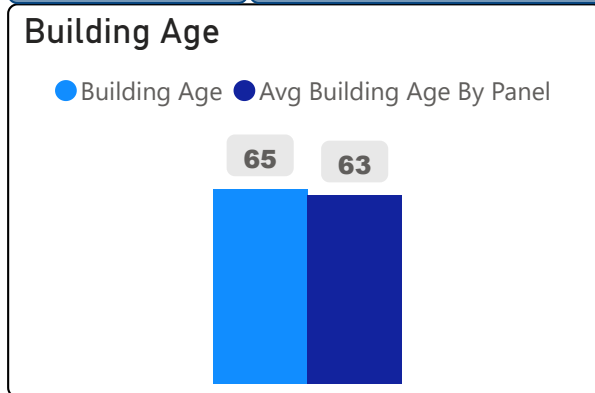

Church Street Junior Public School

Church Street Junior Public School

JK-6 Elementary Ward 10 Chris Moise

455
School Capacity

394
Enrollment

87%
2020 Utilization Rate

483
2025 Proj Enrollment

106%
2025 Utilization Rate