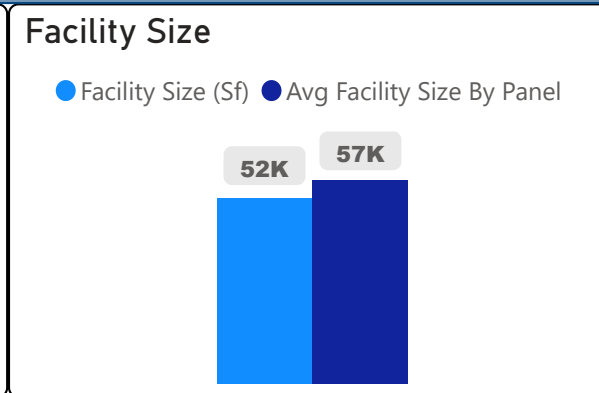

Church Street Junior Public School

Church Street Junior Public School

JK-6 Elementary Ward 10 Chris Moise

455
School Capacity

394
Enrollment

87%
2020 Utilization Rate

483
2025 Proj Enrollment

106%
2025 Utilization Rate