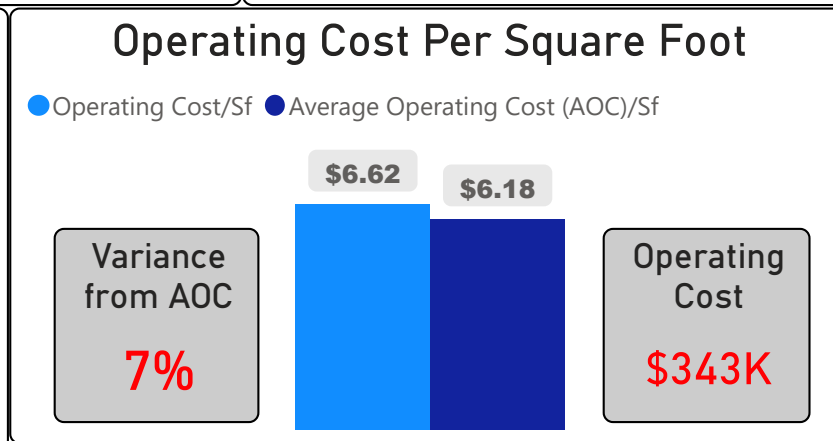

Church Street Junior Public School

Church Street Junior Public School

JK-6 Elementary Ward 10 Chris Moise

455
School Capacity

394
Enrollment

87%
2020 Utilization Rate

483
2025 Proj Enrollment

106%
2025 Utilization Rate