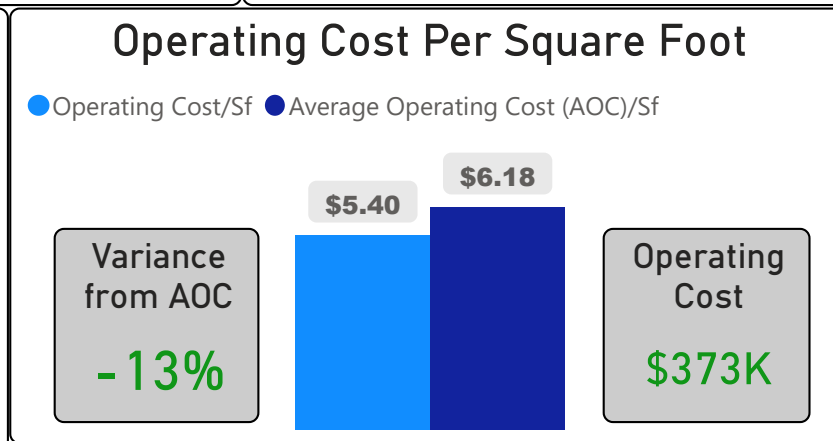

Clinton Street Junior Public School

Clinton Street Junior Public School

JK-6 Elementary Ward 10 Chris Moise

546
School Capacity

367
Enrollment

67%
2020 Utilization Rate

417
2025 Proj Enrollment

76%
2025 Utilization Rate