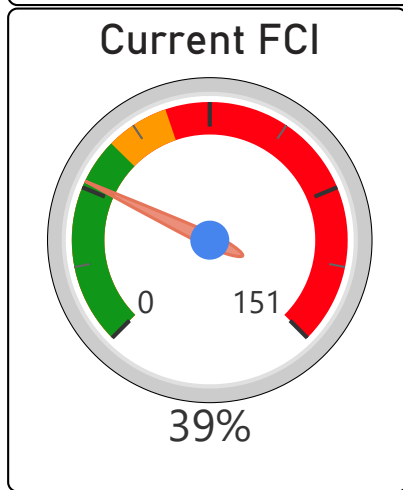

Clinton Street Junior Public School

Clinton Street Junior Public School

JK-6 Elementary Ward 10 Chris Moise

546
School Capacity

367
Enrollment

67%
2020 Utilization Rate

417
2025 Proj Enrollment

76%
2025 Utilization Rate