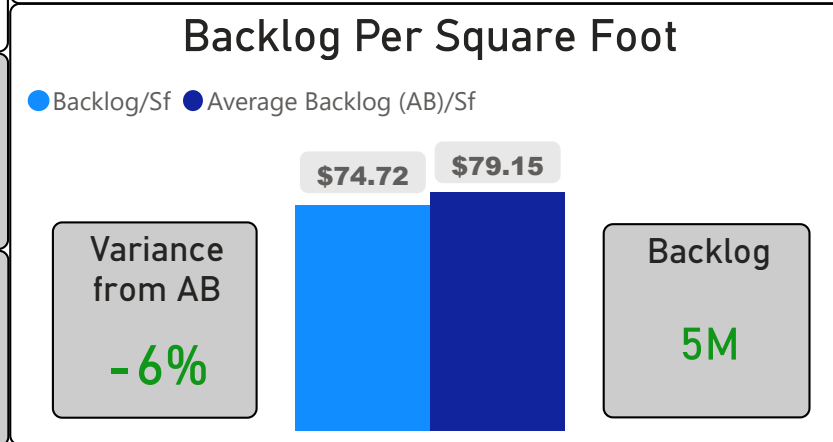

Clinton Street Junior Public School

Clinton Street Junior Public School

JK-6 Elementary Ward 10 Chris Moise

546
School Capacity

367
Enrollment

67%
2020 Utilization Rate

417
2025 Proj Enrollment

76%
2025 Utilization Rate