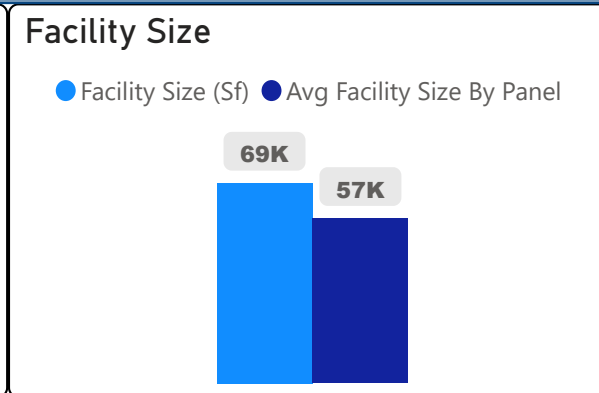

Clinton Street Junior Public School

Clinton Street Junior Public School

JK-6 Elementary Ward 10 Chris Moise

546
School Capacity

367
Enrollment

67%
2020 Utilization Rate

417
2025 Proj Enrollment

76%
2025 Utilization Rate