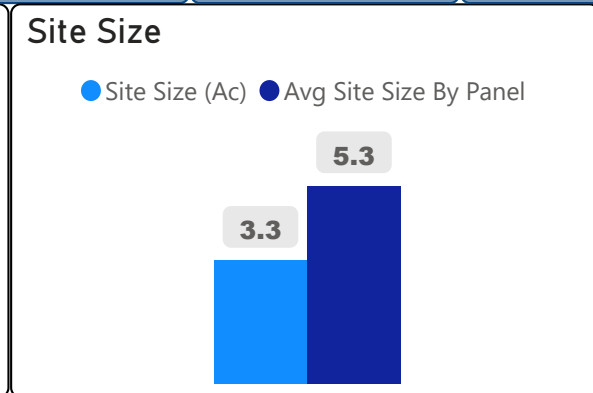

Clinton Street Junior Public School

Clinton Street Junior Public School

JK-6 Elementary Ward 10 Chris Moise

546
School Capacity

367
Enrollment

67%
2020 Utilization Rate

417
2025 Proj Enrollment

76%
2025 Utilization Rate