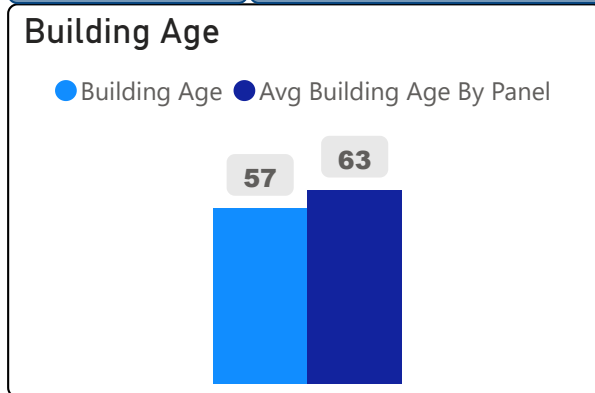

Clinton Street Junior Public School

Clinton Street Junior Public School

JK-6 Elementary Ward 10 Chris Moise

546
School Capacity

367
Enrollment

67%
2020 Utilization Rate

417
2025 Proj Enrollment

76%
2025 Utilization Rate