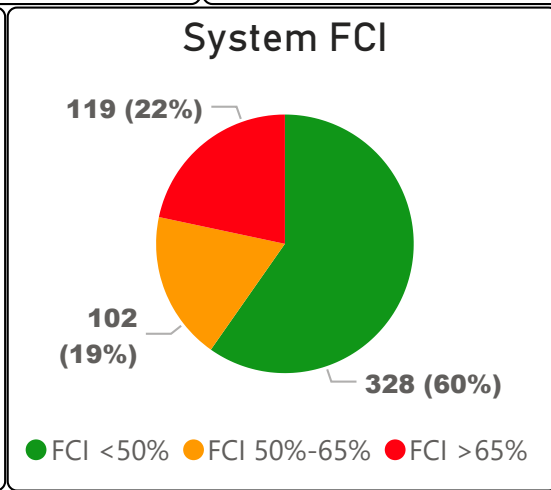

Essex Junior and Senior Public School

Essex Junior and Senior Public School ▾

JK-8 Elementary Ward 10 Chris Moise

443
School Capacity

307
Enrollment

69%
2020 Utilization Rate

410
2025 Proj Enrollment

93%
2025 Utilization Rate