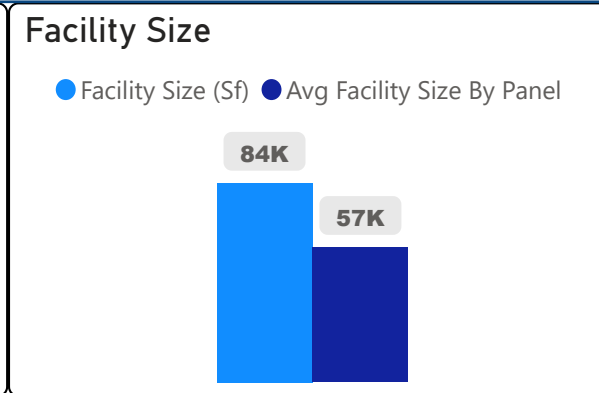

Essex Junior and Senior Public School

Essex Junior and Senior Public School ▾

JK-8 Elementary Ward 10 Chris Moise

443
School Capacity

307
Enrollment

69%
2020 Utilization Rate

410
2025 Proj Enrollment

93%
2025 Utilization Rate