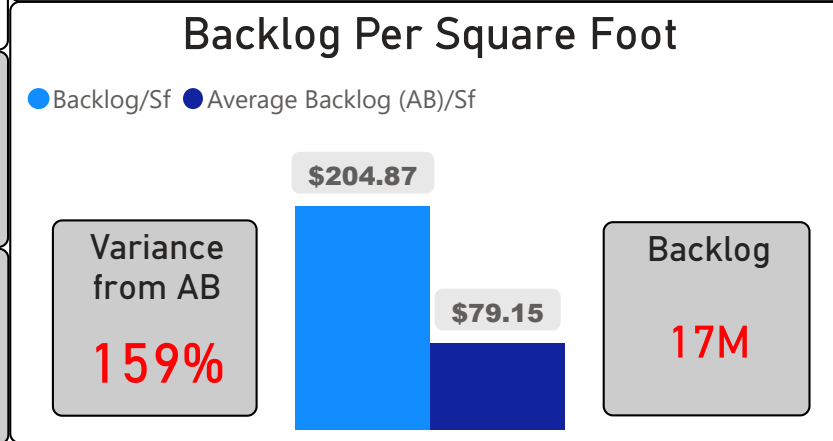

Essex Junior and Senior Public School

Essex Junior and Senior Public School ▾

JK-8 Elementary Ward 10 Chris Moise

443
School Capacity

307
Enrollment

69%
2020 Utilization Rate

410
2025 Proj Enrollment

93%
2025 Utilization Rate