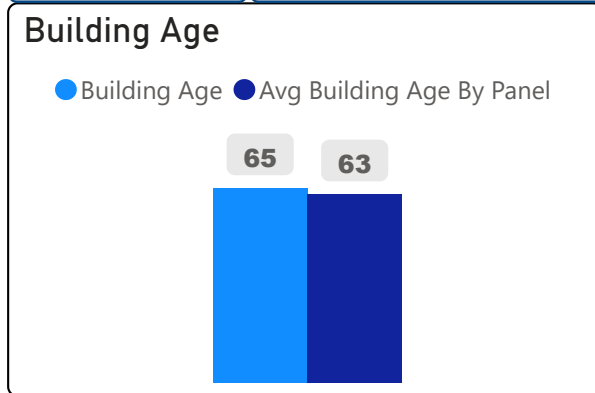

Essex Junior and Senior Public School

Essex Junior and Senior Public School ▾

JK-8 Elementary Ward 10 Chris Moise

443
School Capacity

307
Enrollment

69%
2020 Utilization Rate

410
2025 Proj Enrollment

93%
2025 Utilization Rate