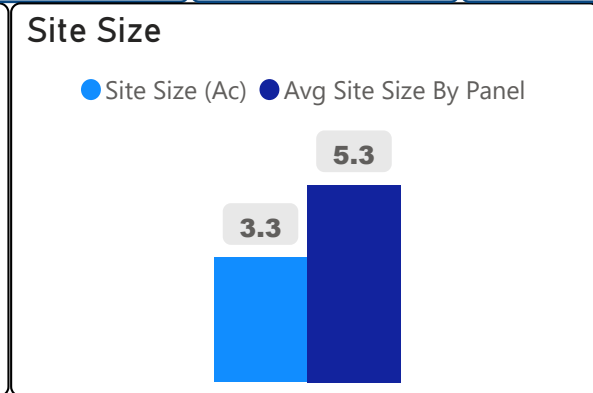

Essex Junior and Senior Public School

Essex Junior and Senior Public School ▾

JK-8 Elementary Ward 10 Chris Moise

443
School Capacity

307
Enrollment

69%
2020 Utilization Rate

410
2025 Proj Enrollment

93%
2025 Utilization Rate