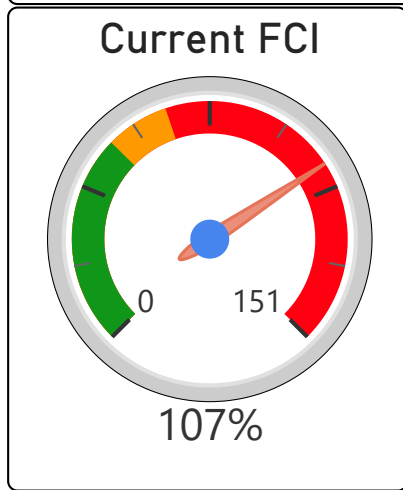

Essex Junior and Senior Public School

Essex Junior and Senior Public School ▾

JK-8 Elementary Ward 10 Chris Moise

443
School Capacity

307
Enrollment

69%
2020 Utilization Rate

410
2025 Proj Enrollment

93%
2025 Utilization Rate

[Go To Google Map](#)

Bing