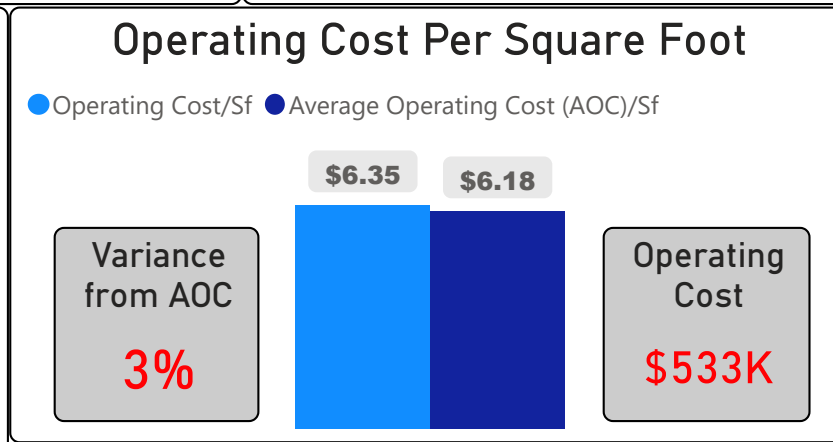

Essex Junior and Senior Public School

Essex Junior and Senior Public School ▾

JK-8 Elementary Ward 10 Chris Moise

443
School Capacity

307
Enrollment

69%
2020 Utilization Rate

410
2025 Proj Enrollment

93%
2025 Utilization Rate