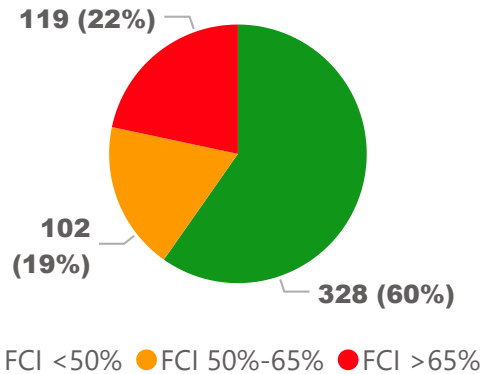

Site Size

● Site Size (Ac) ● Avg Site Size By Panel

Facility Size

● Facility Size (Sf) ● Avg Facility Size By Panel

Current FCI

System FCI

Operating Cost Per Square Foot

● Operating Cost/Sf ● Average Operating Cost (AOC)/Sf

Backlog Per Square Foot

● Backlog/Sf ● Average Backlog (AB)/Sf

252

School Capacity

118

Enrollment

47%

2020 Utilization Rate