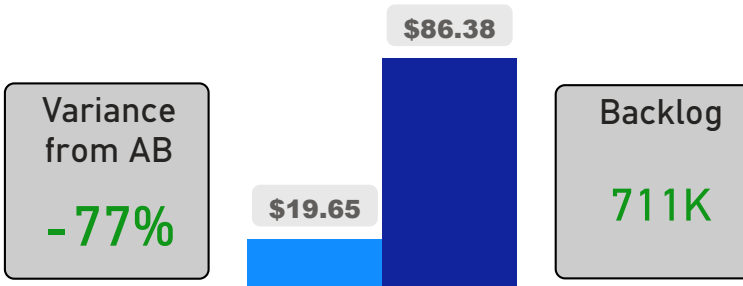

Backlog Per Square Foot

● Backlog/Sf ● Average Backlog (AB)/Sf