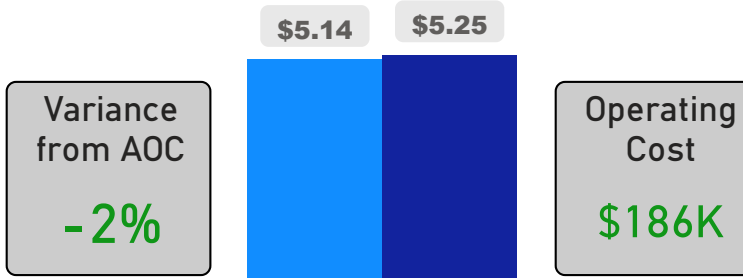

Site Size

● Site Size (Ac) ● Avg Site Size By Panel

Facility Size

● Facility Size (Sf) ● Avg Facility Size By Panel

Current FCI

System FCI

Operating Cost Per Square Foot

● Operating Cost/Sf ● Average Operating Cost (AOC)/Sf

Backlog Per Square Foot

● Backlog/Sf ● Average Backlog (AB)/Sf

252

School Capacity

118

Enrollment

47%

2020 Utilization Rate