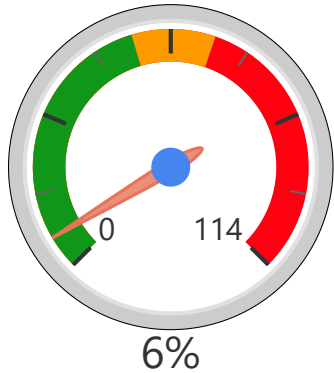

Heydon Park Secondary School

Heydon Park Secondary School

9-12

Secondary

Ward 10

Chris Moise

Building Age

● Building Age ● Avg Building Age By Panel

Site Size

● Site Size (Ac) ● Avg Site Size By Panel

Facility Size

● Facility Size (Sf) ● Avg Facility Size By Panel

Current FCI

System FCI

Operating Cost Per Square Foot

● Operating Cost/Sf ● Average Operating Cost (AOC)/Sf