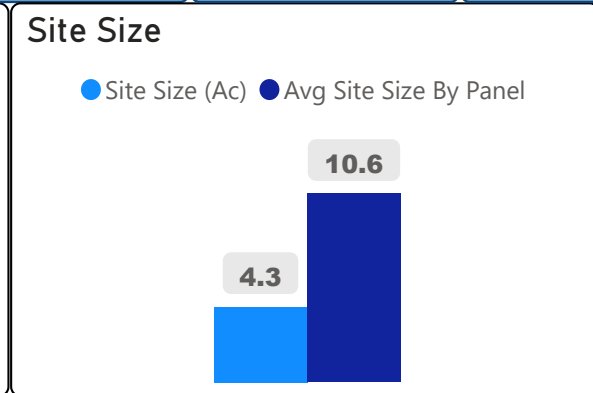

# Jarvis Collegiate Institute

Jarvis Collegiate Institute

9-12      Secondary      Ward 10      Chris Moise

**1,041**  
School Capacity

**608**  
Enrollment

**58%**  
2020 Utilization Rate

**1,023**  
2025 Proj Enrollment

**98%**  
2025 Utilization Rate

[Go To Google Map](#)