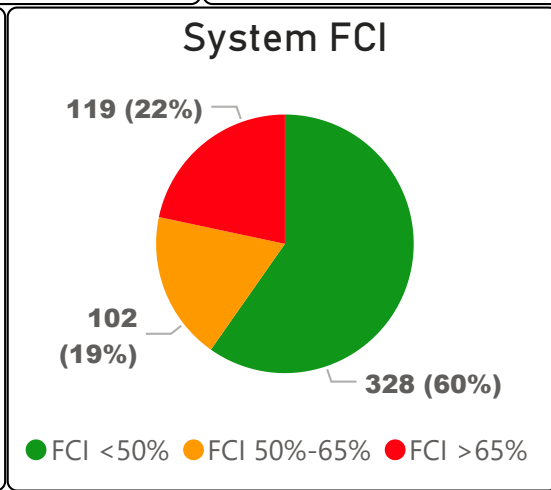

# Jarvis Collegiate Institute

Jarvis Collegiate Institute

9-12      Secondary      Ward 10      Chris Moise

**1,041**  
School Capacity

**608**  
Enrollment

**58%**  
2020 Utilization Rate

**1,023**  
2025 Proj Enrollment

**98%**  
2025 Utilization Rate

[Go To Google Map](#)