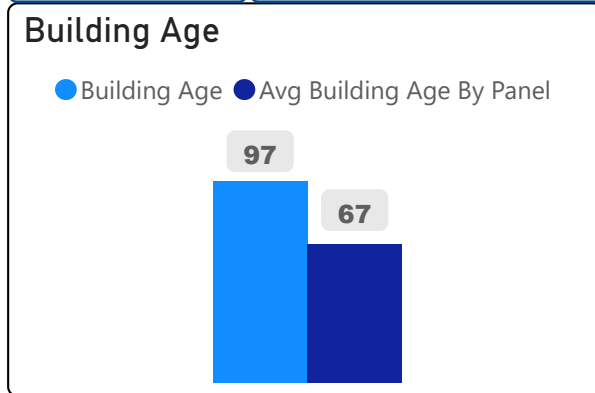

# Jarvis Collegiate Institute

Jarvis Collegiate Institute

9-12      Secondary      Ward 10      Chris Moise

**1,041**  
School Capacity

**608**  
Enrollment

**58%**  
2020 Utilization Rate

**1,023**  
2025 Proj Enrollment