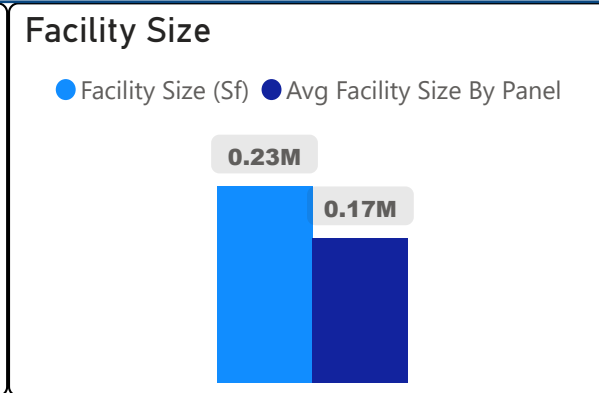

# Jarvis Collegiate Institute

Jarvis Collegiate Institute

9-12      Secondary      Ward 10      Chris Moise

**1,041**  
School Capacity

**608**  
Enrollment

**58%**  
2020 Utilization Rate

**1,023**  
2025 Proj Enrollment