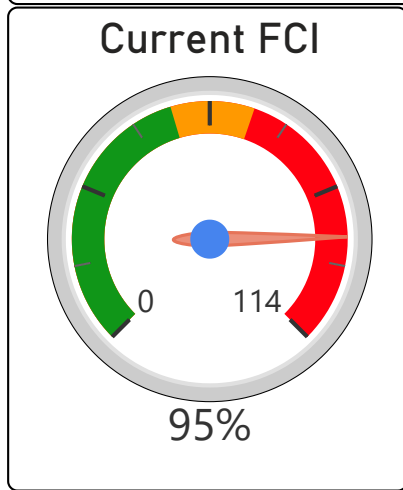

# Jarvis Collegiate Institute

Jarvis Collegiate Institute

9-12      Secondary      Ward 10      Chris Moise

**1,041**  
School Capacity

**608**  
Enrollment

**58%**  
2020 Utilization Rate

**1,023**  
2025 Proj Enrollment

**98%**  
2025 Utilization Rate

[Go To Google Map](#)