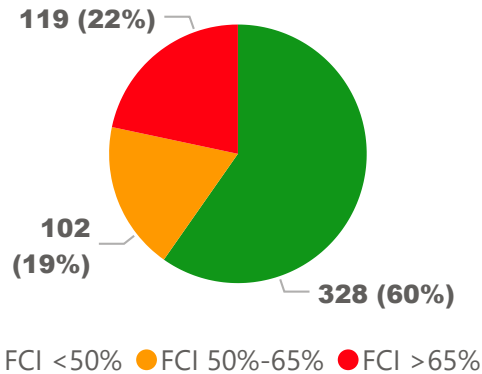

Site Size

● Site Size (Ac) ● Avg Site Size By Panel

Facility Size

● Facility Size (Sf) ● Avg Facility Size By Panel

Current FCI

System FCI

Operating Cost Per Square Foot

● Operating Cost/Sf ● Average Operating Cost (AOC)/Sf

Backlog Per Square Foot

● Backlog/Sf ● Average Backlog (AB)/Sf

235

School Capacity

145

Enrollment

62%

2020 Utilization Rate