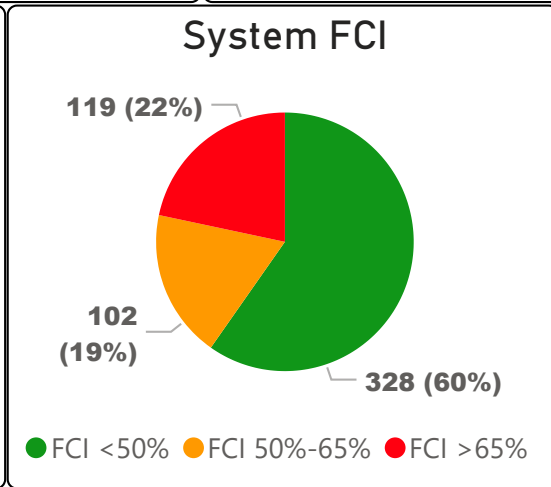

Market Lane Junior and Senior Public School

Market Lane Junior and Senior Publi... ▾

JK-8 Elementary Ward 10 Chris Moise

427
School Capacity

328
Enrollment

77%
2020 Utilization Rate

405
2025 Proj Enrollment

95%
2025 Utilization Rate