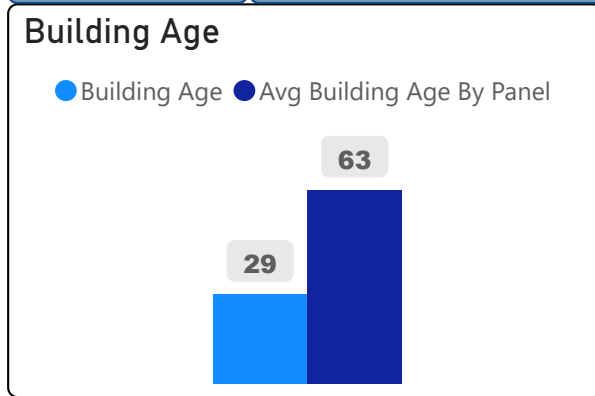

Market Lane Junior and Senior Public School

Market Lane Junior and Senior Publi... ▾

JK-8 Elementary Ward 10 Chris Moise

427
School Capacity

328
Enrollment

77%
2020 Utilization Rate

405
2025 Proj Enrollment