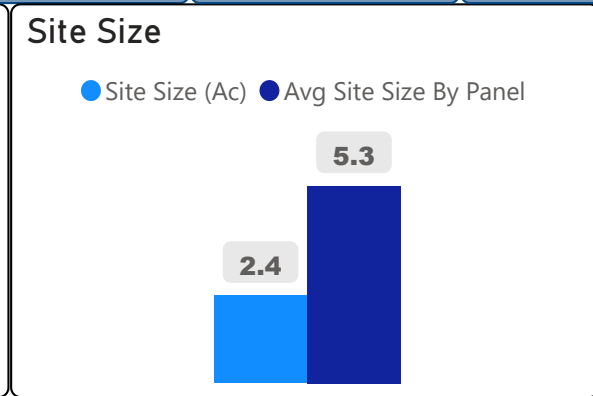

Market Lane Junior and Senior Public School

Market Lane Junior and Senior Publi... ▾

JK-8 Elementary Ward 10 Chris Moise

427
School Capacity

328
Enrollment

77%
2020 Utilization Rate

405
2025 Proj Enrollment