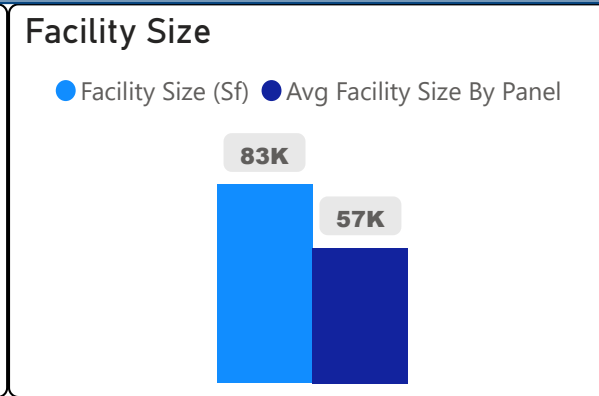

Market Lane Junior and Senior Public School

Market Lane Junior and Senior Publi... ▾

JK-8 Elementary Ward 10 Chris Moise

427
School Capacity

328
Enrollment

77%
2020 Utilization Rate

405
2025 Proj Enrollment