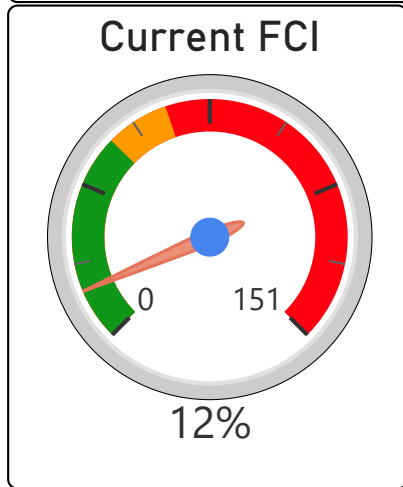

Market Lane Junior and Senior Public School

Market Lane Junior and Senior Publi... ▾

JK-8 Elementary Ward 10 Chris Moise

427
School Capacity

328
Enrollment

77%
2020 Utilization Rate

405
2025 Proj Enrollment