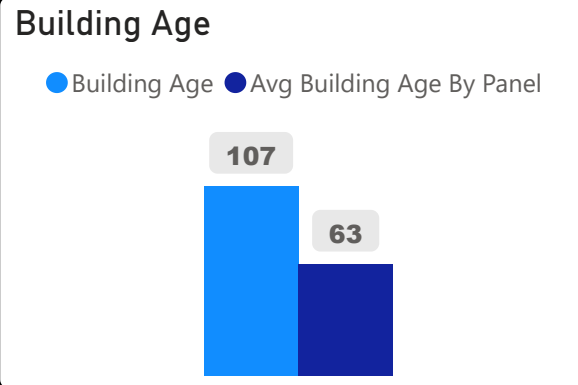

# Orde Street Public School

Orde Street Public School

JK-8      Elementary      Ward 10      Chris Moise

**485**  
School Capacity

**418**  
Enrollment

**86%**  
2020 Utilization Rate

**471**  
2025 Proj Enrollment

**97%**  
2025 Utilization Rate

[Go To Google Map](#)

Bing