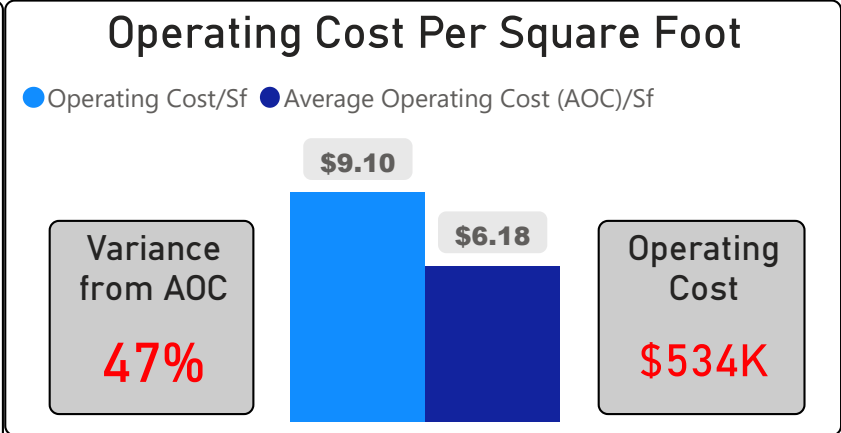

# Orde Street Public School

Orde Street Public School

JK-8      Elementary      Ward 10      Chris Moise

**485**  
School Capacity

**418**  
Enrollment

**86%**  
2020 Utilization Rate

**471**  
2025 Proj Enrollment

**97%**  
2025 Utilization Rate

[Go To Google Map](#)

Bing