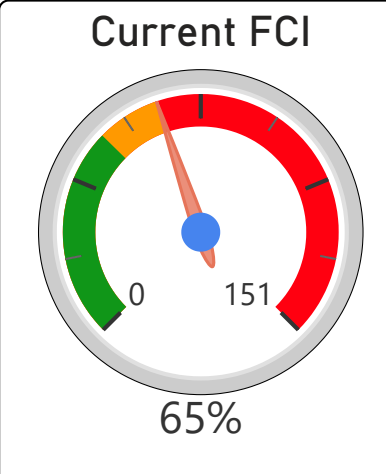

# Orde Street Public School

Orde Street Public School

JK-8      Elementary      Ward 10      Chris Moise

**485**  
School Capacity

**418**  
Enrollment

**86%**  
2020 Utilization Rate

**471**  
2025 Proj Enrollment

**97%**  
2025 Utilization Rate

[Go To Google Map](#)

Bing