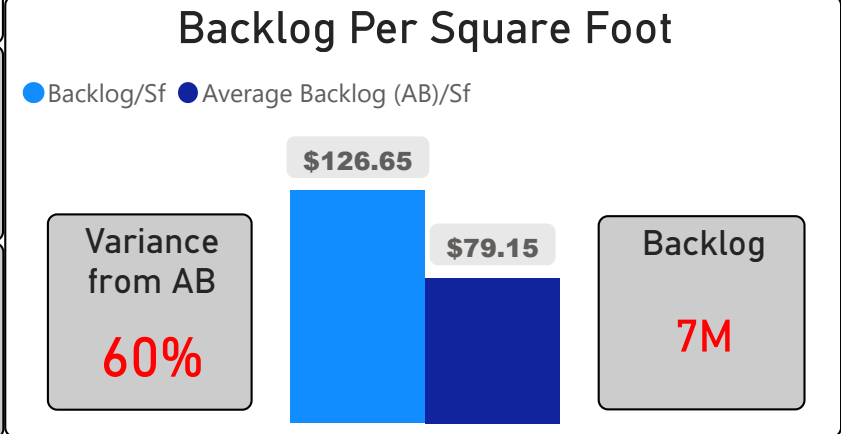

# Orde Street Public School

Orde Street Public School

JK-8      Elementary      Ward 10      Chris Moise

**485**  
School Capacity

**418**  
Enrollment

**86%**  
2020 Utilization Rate

**471**  
2025 Proj Enrollment

**97%**  
2025 Utilization Rate

[Go To Google Map](#)

Bing