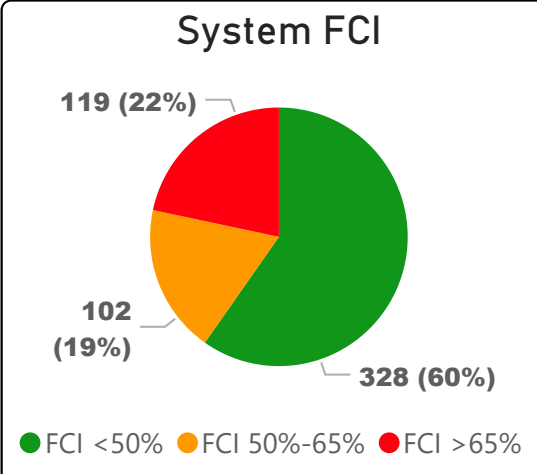

# Orde Street Public School

Orde Street Public School

JK-8      Elementary      Ward 10      Chris Moise

**485**  
School Capacity

**418**  
Enrollment

**86%**  
2020 Utilization Rate

**471**  
2025 Proj Enrollment

**97%**  
2025 Utilization Rate

[Go To Google Map](#)

Bing