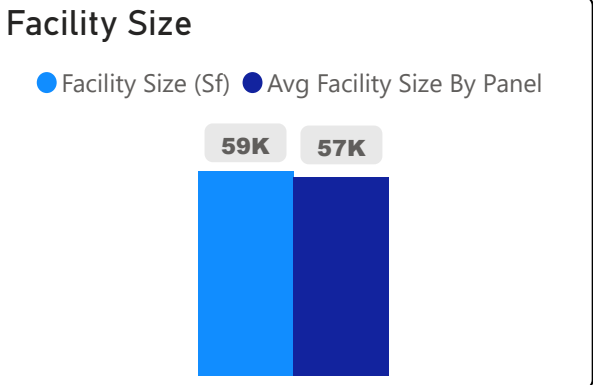

# Orde Street Public School

Orde Street Public School

JK-8      Elementary      Ward 10      Chris Moise

**485**  
School Capacity

**418**  
Enrollment

**86%**  
2020 Utilization Rate

**471**  
2025 Proj Enrollment

**97%**  
2025 Utilization Rate

[Go To Google Map](#)

Bing