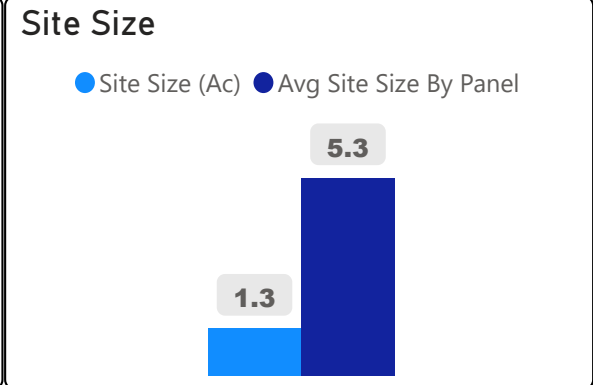

# Orde Street Public School

Orde Street Public School

JK-8      Elementary      Ward 10      Chris Moise

**485**  
School Capacity

**418**  
Enrollment

**86%**  
2020 Utilization Rate

**471**  
2025 Proj Enrollment

**97%**  
2025 Utilization Rate

[Go To Google Map](#)

Bing