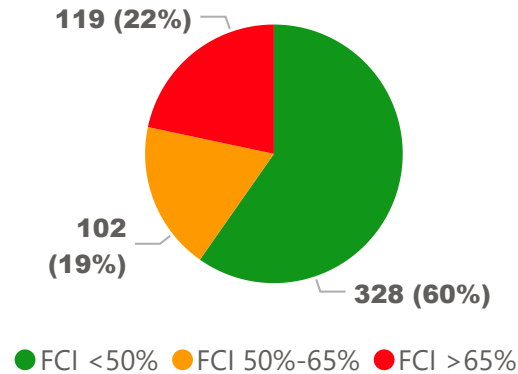

Site Size

● Site Size (Ac) ● Avg Site Size By Panel

Facility Size

● Facility Size (Sf) ● Avg Facility Size By Panel

Current FCI

System FCI

Operating Cost Per Square Foot

● Operating Cost/Sf ● Average Operating Cost (AOC)/Sf

Backlog Per Square Foot

● Backlog/Sf ● Average Backlog (AB)/Sf

570

School Capacity

403

Enrollment

71%

2020 Utilization Rate