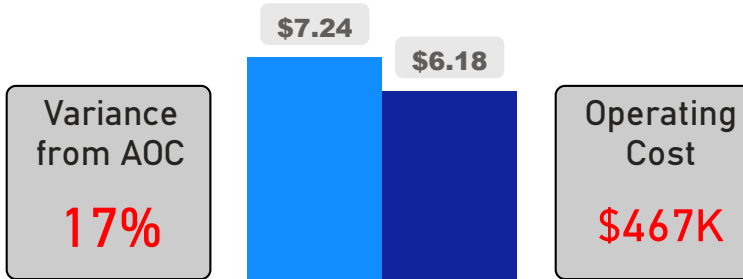

Site Size

● Site Size (Ac) ● Avg Site Size By Panel

Facility Size

● Facility Size (Sf) ● Avg Facility Size By Panel

Current FCI

System FCI

Operating Cost Per Square Foot

● Operating Cost/Sf ● Average Operating Cost (AOC)/Sf