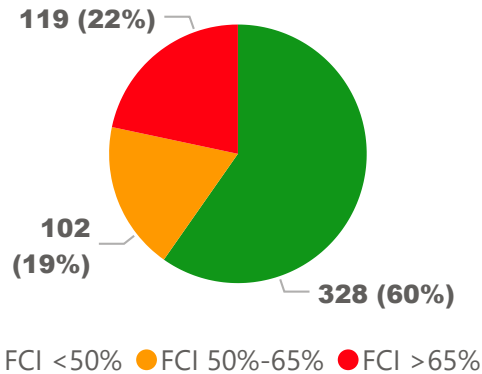

Site Size

● Site Size (Ac) ● Avg Site Size By Panel

Facility Size

● Facility Size (Sf) ● Avg Facility Size By Panel

Current FCI

System FCI

Operating Cost Per Square Foot

● Operating Cost/Sf ● Average Operating Cost (AOC)/Sf

Backlog Per Square Foot

● Backlog/Sf ● Average Backlog (AB)/Sf

758

School Capacity

713

Enrollment

94%

2020 Utilization Rate