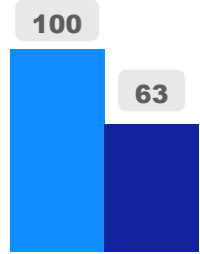

Rose Avenue Junior Public School

Rose Avenue Junior Public School

JK-6

Elementary

Ward 10

Chris Moise

Building Age

● Building Age ● Avg Building Age By Panel