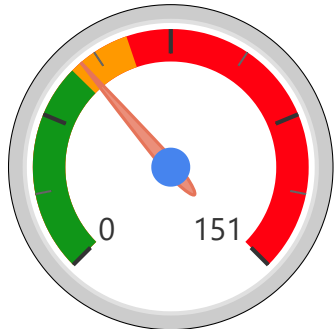

Rose Avenue Junior Public School

Rose Avenue Junior Public School

JK-6

Elementary

Ward 10

Chris Moise

Building Age

● Building Age ● Avg Building Age By Panel

Site Size

● Site Size (Ac) ● Avg Site Size By Panel

Facility Size

● Facility Size (Sf) ● Avg Facility Size By Panel

Current FCI

System FCI

Operating Cost Per Square Foot

● Operating Cost/Sf ● Average Operating Cost (AOC)/Sf

Backlog Per Square Foot

● Backlog/Sf ● Average Backlog (AB)/Sf

758

School Capacity

713

Enrollment

94%

2020 Utilization Rate