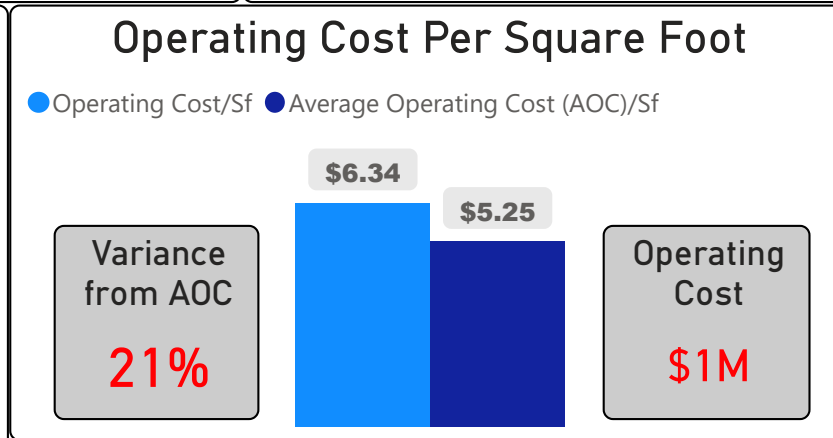

Rosedale Heights School of the Arts

Rosedale Heights School of the Arts

9-12 Secondary Ward 10 Chris Moise

816
School Capacity

996
Enrollment

122%
2020 Utilization Rate

950
2025 Proj Enrollment

116%
2025 Utilization Rate