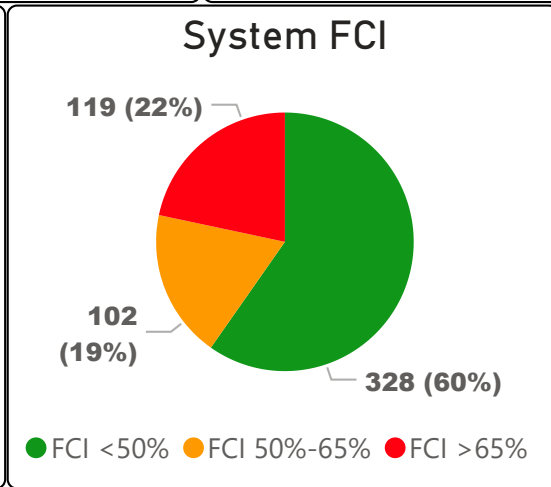

Rosedale Heights School of the Arts

Rosedale Heights School of the Arts

9-12 Secondary Ward 10 Chris Moise

816
School Capacity

996
Enrollment

122%
2020 Utilization Rate

950
2025 Proj Enrollment

116%
2025 Utilization Rate