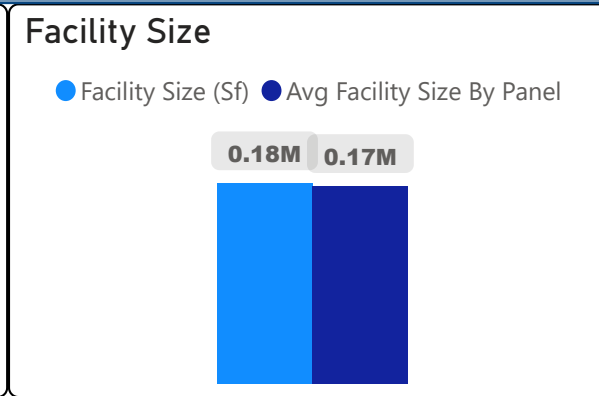

Rosedale Heights School of the Arts

Rosedale Heights School of the Arts

9-12 Secondary Ward 10 Chris Moise

816
School Capacity

996
Enrollment

122%
2020 Utilization Rate

950
2025 Proj Enrollment

116%
2025 Utilization Rate