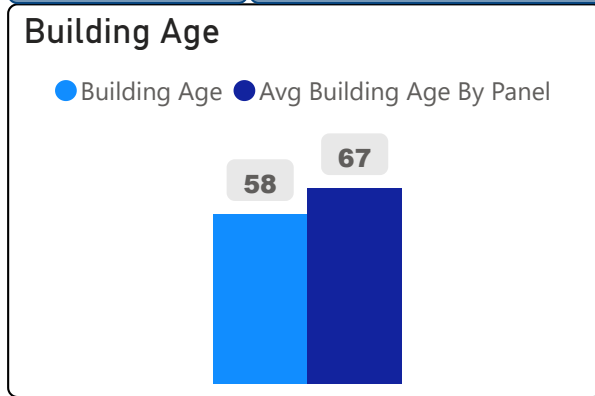

Rosedale Heights School of the Arts

Rosedale Heights School of the Arts

9-12 Secondary Ward 10 Chris Moise

816
School Capacity

996
Enrollment

122%
2020 Utilization Rate

950
2025 Proj Enrollment

116%
2025 Utilization Rate