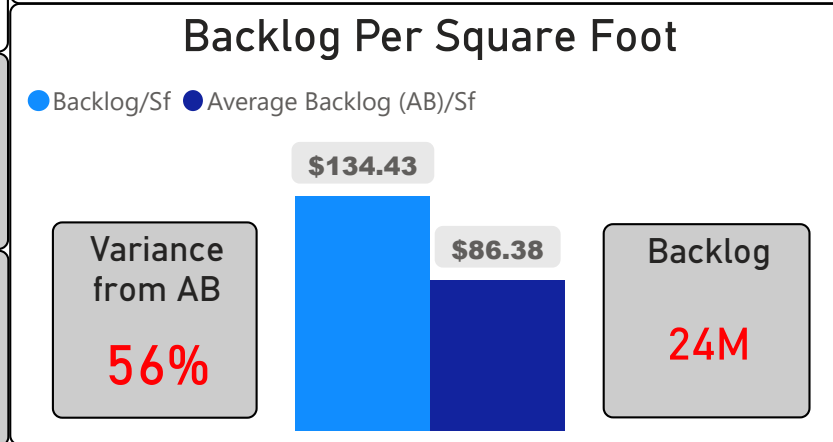

Rosedale Heights School of the Arts

Rosedale Heights School of the Arts

9-12 Secondary Ward 10 Chris Moise

816
School Capacity

996
Enrollment

122%
2020 Utilization Rate

950
2025 Proj Enrollment

116%
2025 Utilization Rate