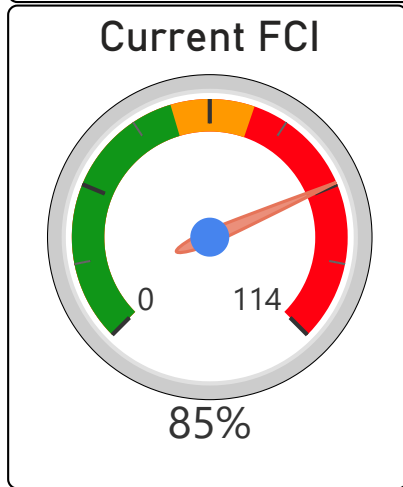

Rosedale Heights School of the Arts

Rosedale Heights School of the Arts

9-12 Secondary Ward 10 Chris Moise

816
School Capacity

996
Enrollment

122%
2020 Utilization Rate

950
2025 Proj Enrollment

116%
2025 Utilization Rate

[Go To Google Map](#)