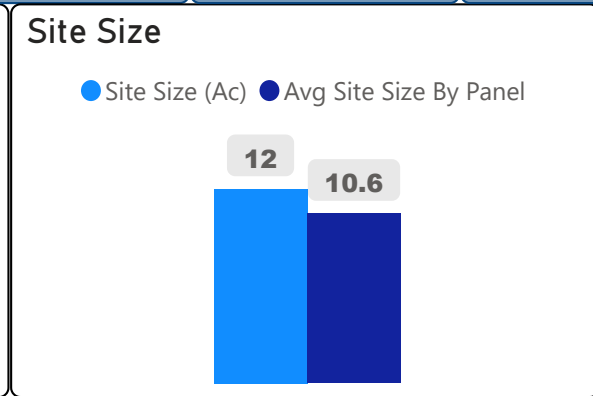

Rosedale Heights School of the Arts

Rosedale Heights School of the Arts

9-12 Secondary Ward 10 Chris Moise

816
School Capacity

996
Enrollment

122%
2020 Utilization Rate

950
2025 Proj Enrollment

116%
2025 Utilization Rate