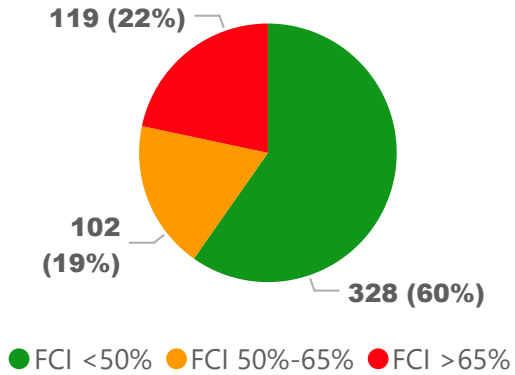

Site Size

● Site Size (Ac) ● Avg Site Size By Panel

Facility Size

● Facility Size (Sf) ● Avg Facility Size By Panel

Current FCI

System FCI

Operating Cost Per Square Foot

● Operating Cost/Sf ● Average Operating Cost (AOC)/Sf

Backlog Per Square Foot

● Backlog/Sf ● Average Backlog (AB)/Sf

225
School Capacity

249
Enrollment

111%
2020 Utilization Rate

261
2025 Proj Enrollment

116%
2025 Utilization Rate

[Go To Google Map](#)