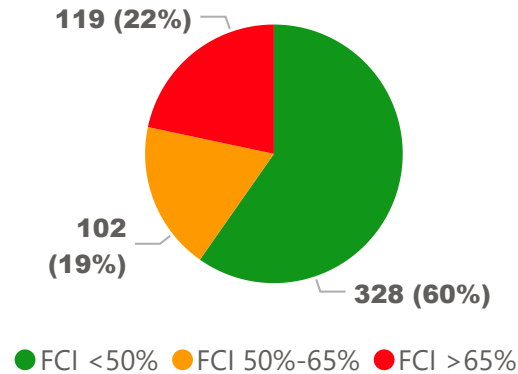

Site Size

● Site Size (Ac) ● Avg Site Size By Panel

Facility Size

● Facility Size (Sf) ● Avg Facility Size By Panel

Current FCI

System FCI

Operating Cost Per Square Foot

● Operating Cost/Sf ● Average Operating Cost (AOC)/Sf

81%

2020 Utilization Rate

75%

2025 Utilization Rate

[Go To Google Map](#)

Bing