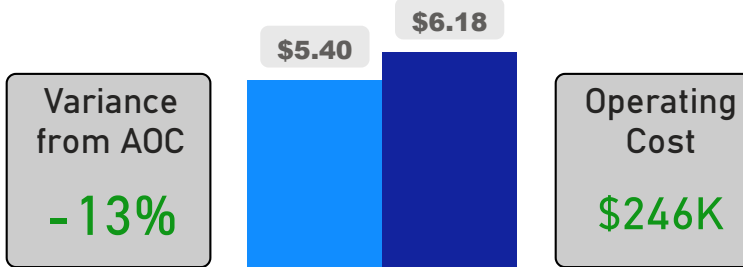

Site Size

● Site Size (Ac) ● Avg Site Size By Panel

Facility Size

● Facility Size (Sf) ● Avg Facility Size By Panel

Current FCI

System FCI

Operating Cost Per Square Foot

● Operating Cost/Sf ● Average Operating Cost (AOC)/Sf