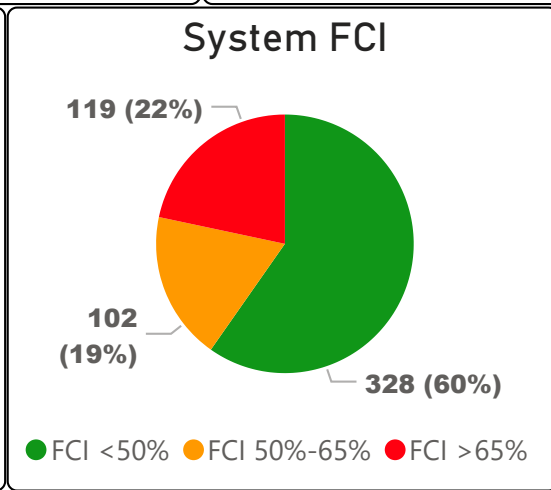

Northlea Elementary and Middle School

Northlea Elementary and Middle Sc... ▾

JK-8 Elementary Ward 11 Rachel Chernos Lin

762
School Capacity

751
Enrollment

99%
2020 Utilization Rate

836
2025 Proj Enrollment

110%
2025 Utilization Rate