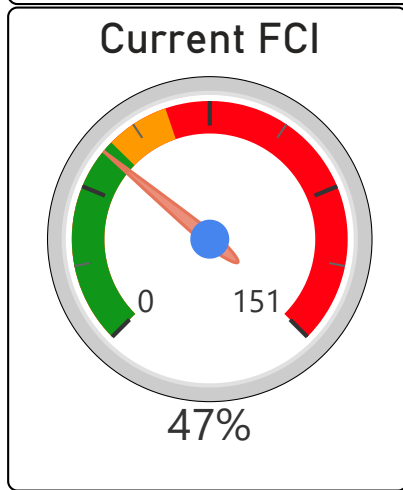

Northlea Elementary and Middle School

Northlea Elementary and Middle Sc... ▾

JK-8 Elementary Ward 11 Rachel Chernos Lin

762
School Capacity

751
Enrollment

99%
2020 Utilization Rate

836
2025 Proj Enrollment

110%
2025 Utilization Rate

[Go To Google Map](#)