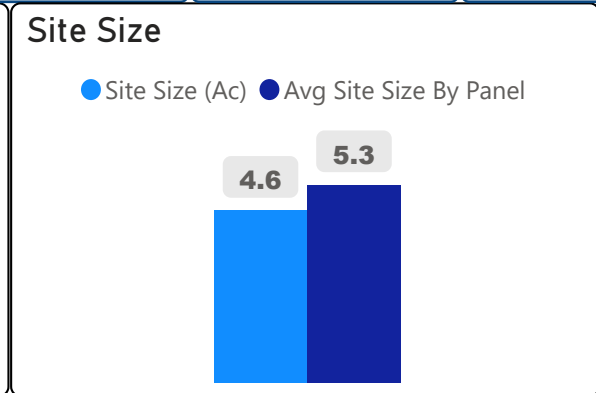

Northlea Elementary and Middle School

Northlea Elementary and Middle Sc... ▾

JK-8 Elementary Ward 11 Rachel Chernos Lin

762
School Capacity

751
Enrollment

99%
2020 Utilization Rate

836
2025 Proj Enrollment

110%
2025 Utilization Rate