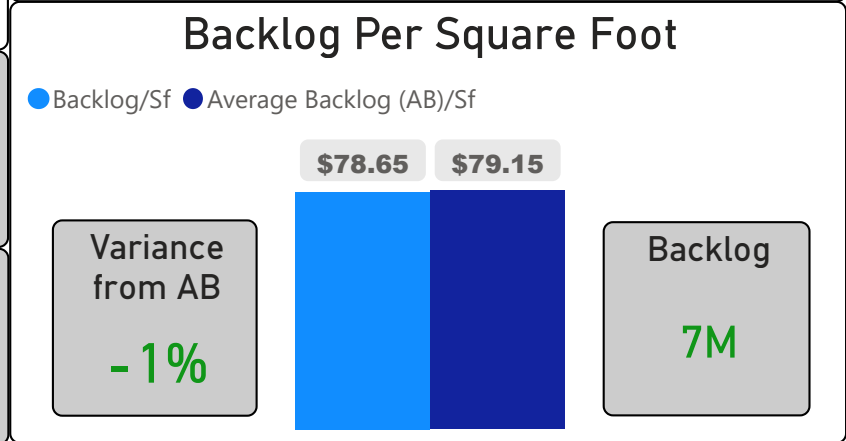

Northlea Elementary and Middle School

Northlea Elementary and Middle Sc... ▾

JK-8 Elementary Ward 11 Rachel Chernos Lin

762
School Capacity

751
Enrollment

99%
2020 Utilization Rate

836
2025 Proj Enrollment

110%
2025 Utilization Rate