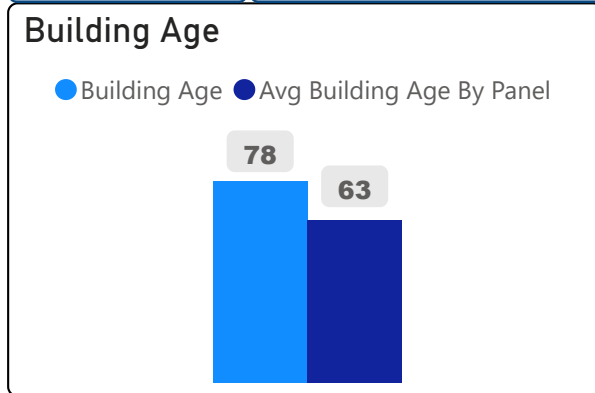

Northlea Elementary and Middle School

Northlea Elementary and Middle Sc... ▾

JK-8 Elementary Ward 11 Rachel Chernos Lin

762
School Capacity

751
Enrollment

99%
2020 Utilization Rate

836
2025 Proj Enrollment

110%
2025 Utilization Rate