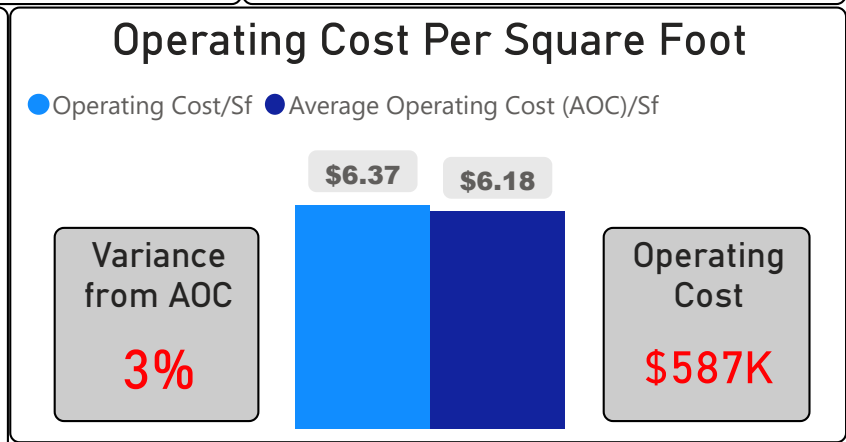

Northlea Elementary and Middle School

Northlea Elementary and Middle Sc... ▾

JK-8 Elementary Ward 11 Rachel Chernos Lin

762
School Capacity

751
Enrollment

99%
2020 Utilization Rate

836
2025 Proj Enrollment

110%
2025 Utilization Rate