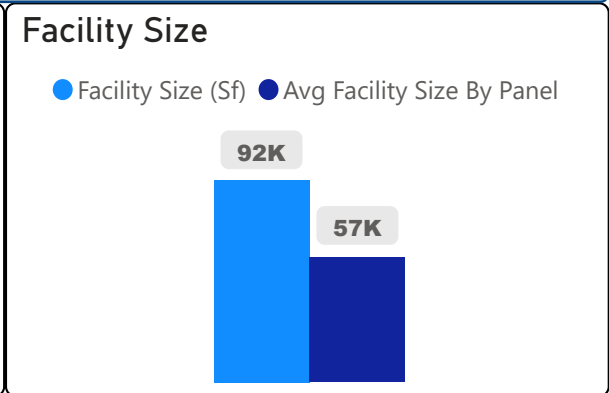

Northlea Elementary and Middle School

Northlea Elementary and Middle Sc... ▾

JK-8 Elementary Ward 11 Rachel Chernos Lin

762
School Capacity

751
Enrollment

99%
2020 Utilization Rate

836
2025 Proj Enrollment

110%
2025 Utilization Rate