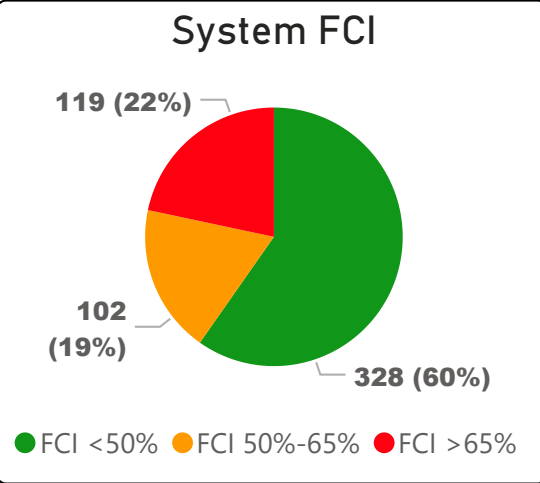

Avondale Public School

Avondale Public School

JK-8 Elementary Ward 12 Alexander Brown

720
School Capacity

656
Enrollment

91%
2020 Utilization Rate

950
2025 Proj Enrollment

132%
2025 Utilization Rate