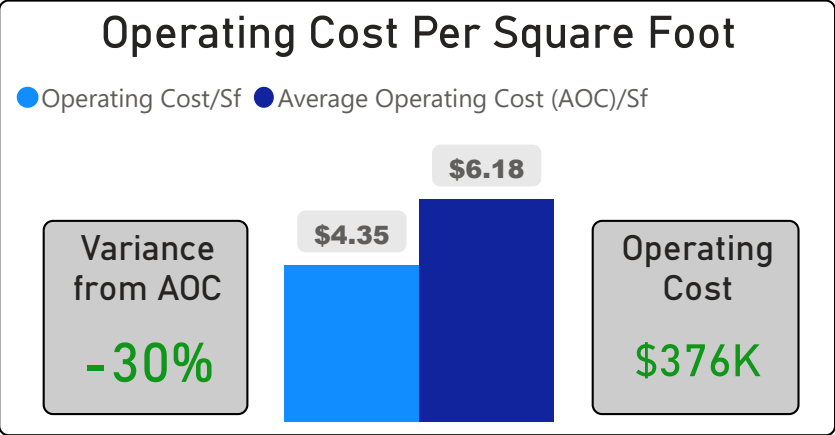

Avondale Public School

Avondale Public School

JK-8 Elementary Ward 12 Alexander Brown

720
School Capacity

656
Enrollment

91%
2020 Utilization Rate

950
2025 Proj Enrollment

132%
2025 Utilization Rate