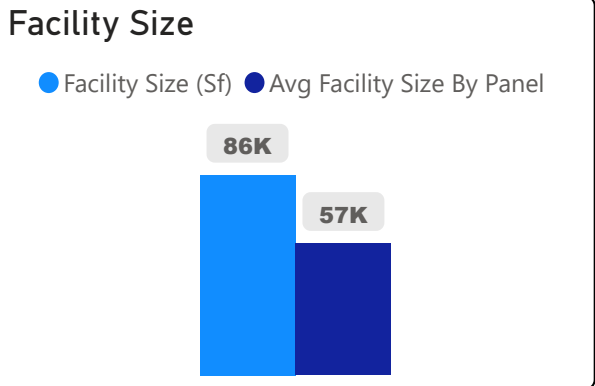

Avondale Public School

Avondale Public School

JK-8 Elementary Ward 12 Alexander Brown

720
School Capacity

656
Enrollment

91%
2020 Utilization Rate

950
2025 Proj Enrollment

132%
2025 Utilization Rate