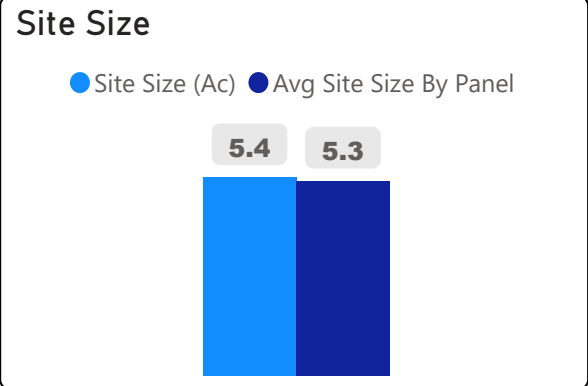

Avondale Public School

Avondale Public School

JK-8 Elementary Ward 12 Alexander Brown

720
School Capacity

656
Enrollment

91%
2020 Utilization Rate

950
2025 Proj Enrollment

132%
2025 Utilization Rate