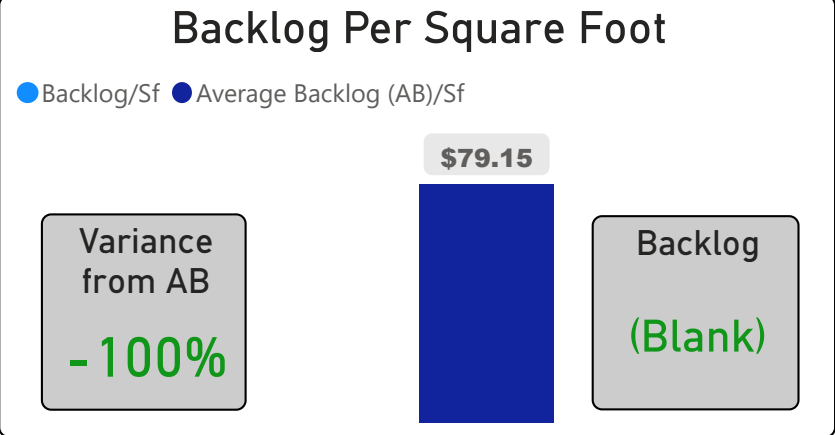

Avondale Public School

Avondale Public School

JK-8 Elementary Ward 12 Alexander Brown

720
School Capacity

656
Enrollment

91%
2020 Utilization Rate

950
2025 Proj Enrollment

132%
2025 Utilization Rate