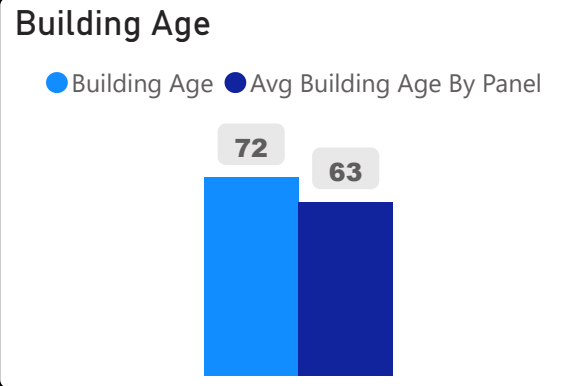

Avondale Public School

Avondale Public School

JK-8 Elementary Ward 12 Alexander Brown

720
School Capacity

656
Enrollment

91%
2020 Utilization Rate

950
2025 Proj Enrollment

132%
2025 Utilization Rate