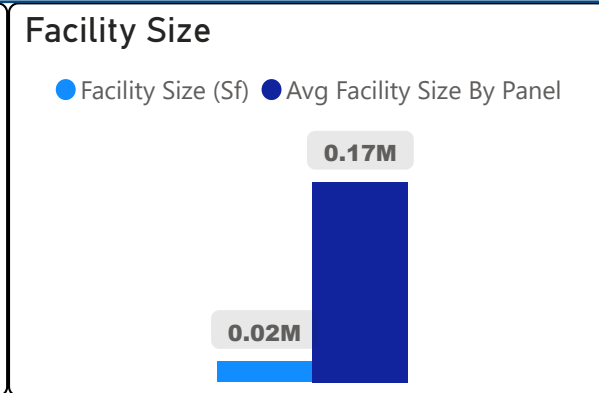

Avondale Secondary Alternative School

Avondale Secondary Alternative Sch... ▾

9-12 Secondary Ward 12 Alexander Brown

168
School Capacity

36
Enrollment

21%
2020 Utilization Rate

50
2025 Proj Enrollment

30%
2025 Utilization Rate