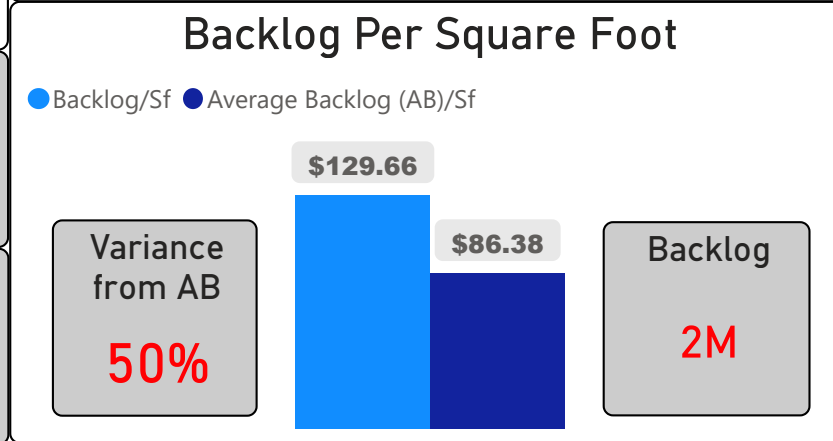

Avondale Secondary Alternative School

Avondale Secondary Alternative Sch... ▾

9-12 Secondary Ward 12 Alexander Brown

168
School Capacity

36
Enrollment

21%
2020 Utilization Rate

50
2025 Proj Enrollment

30%
2025 Utilization Rate