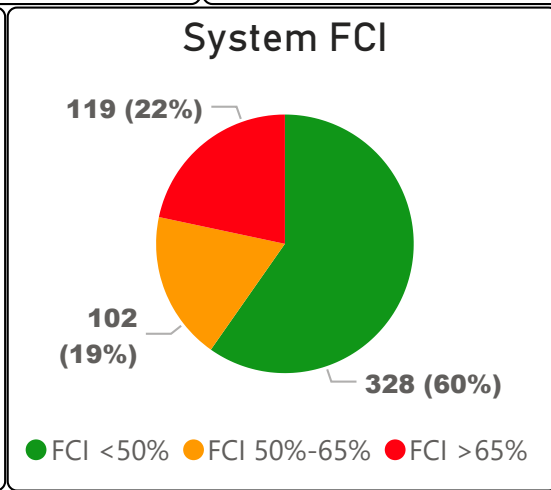

Avondale Secondary Alternative School

Avondale Secondary Alternative Sch... ▾

9-12 Secondary Ward 12 Alexander Brown

168
School Capacity

36
Enrollment

21%
2020 Utilization Rate

50
2025 Proj Enrollment

30%
2025 Utilization Rate