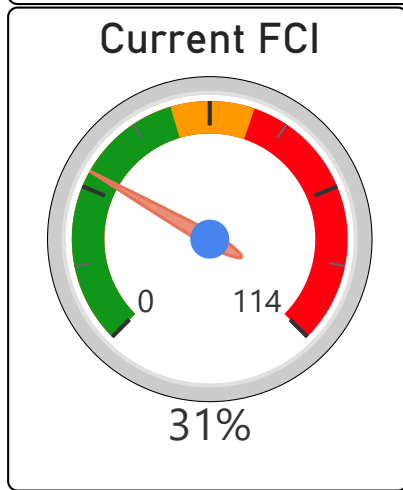

Avondale Secondary Alternative School

Avondale Secondary Alternative Sch... ▾

9-12 Secondary Ward 12 Alexander Brown

168
School Capacity

36
Enrollment

21%
2020 Utilization Rate

50
2025 Proj Enrollment

30%
2025 Utilization Rate