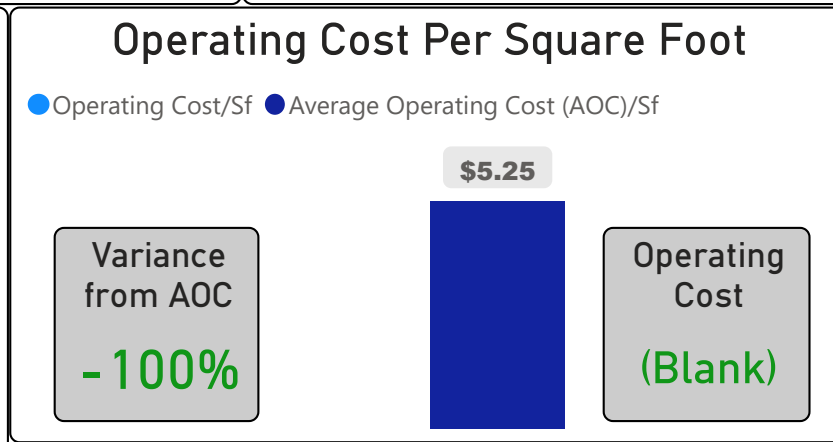

Avondale Secondary Alternative School

Avondale Secondary Alternative Sch... ▾

9-12 Secondary Ward 12 Alexander Brown

168
School Capacity

36
Enrollment

21%
2020 Utilization Rate

50
2025 Proj Enrollment

30%
2025 Utilization Rate