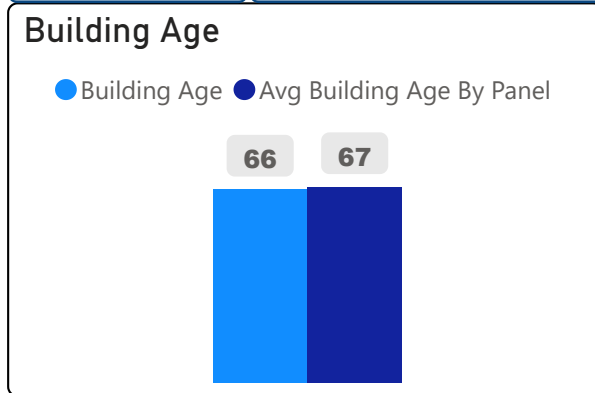

Avondale Secondary Alternative School

Avondale Secondary Alternative Sch... ▾

9-12 Secondary Ward 12 Alexander Brown

168
School Capacity

36
Enrollment

21%
2020 Utilization Rate

50
2025 Proj Enrollment

30%
2025 Utilization Rate