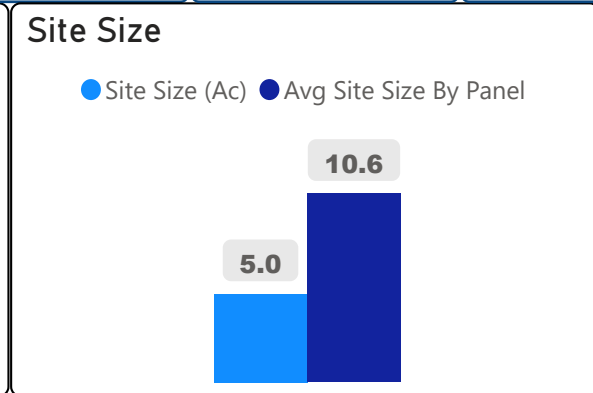

Avondale Secondary Alternative School

Avondale Secondary Alternative Sch... ▾

9-12 Secondary Ward 12 Alexander Brown

168
School Capacity

36
Enrollment

21%
2020 Utilization Rate

50
2025 Proj Enrollment

30%
2025 Utilization Rate