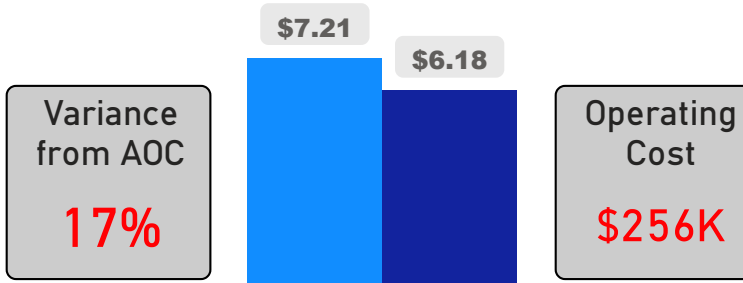

Site Size

● Site Size (Ac) ● Avg Site Size By Panel

Facility Size

● Facility Size (Sf) ● Avg Facility Size By Panel

Current FCI

System FCI

Operating Cost Per Square Foot

● Operating Cost/Sf ● Average Operating Cost (AOC)/Sf