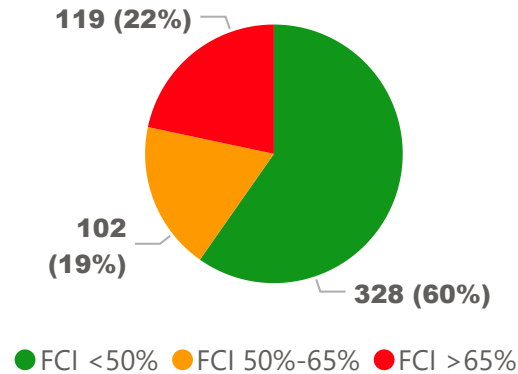

Cameron Public School

Cameron Public School

JK-5

Elementary

Ward 12

Alexander Brown

Building Age

● Building Age ● Avg Building Age By Panel

Site Size

● Site Size (Ac) ● Avg Site Size By Panel

Facility Size

● Facility Size (Sf) ● Avg Facility Size By Panel

Current FCI

System FCI

Operating Cost Per Square Foot

● Operating Cost/Sf ● Average Operating Cost (AOC)/Sf

101%

2020 Utilization Rate

116%

2025 Utilization Rate

[Go To Google Map](#)

Bing