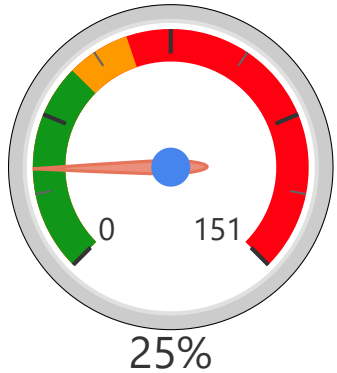

Cameron Public School

Cameron Public School

JK-5

Elementary

Ward 12

Alexander Brown

Building Age

● Building Age ● Avg Building Age By Panel

Site Size

● Site Size (Ac) ● Avg Site Size By Panel

Facility Size

● Facility Size (Sf) ● Avg Facility Size By Panel

Current FCI

System FCI

Operating Cost Per Square Foot

● Operating Cost/Sf ● Average Operating Cost (AOC)/Sf

101%

2020 Utilization Rate

116%

2025 Utilization Rate

[Go To Google Map](#)

Bing