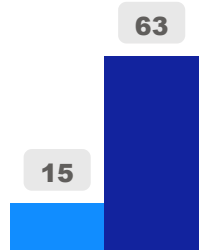

# Claude Watson School for the Arts

Claude Watson School for the Arts

4-8

Elementary

Ward 12

Alexander Brown

## Building Age

● Building Age ● Avg Building Age By Panel