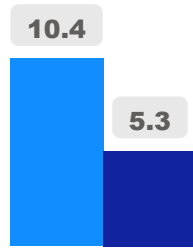

Site Size

● Site Size (Ac) ● Avg Site Size By Panel