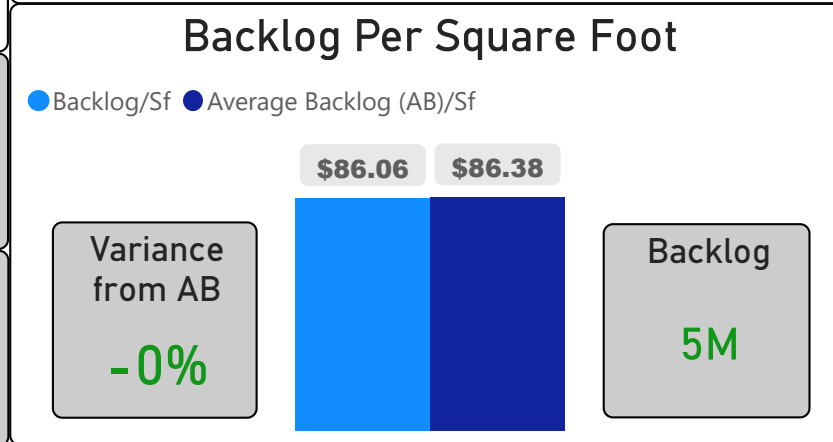

Drewry Secondary School

Drewry Secondary School

9-12 Secondary Ward 12 Alexander Brown

399
School Capacity

83
Enrollment

21%
2020 Utilization Rate

109
2025 Proj Enrollment

27%
2025 Utilization Rate