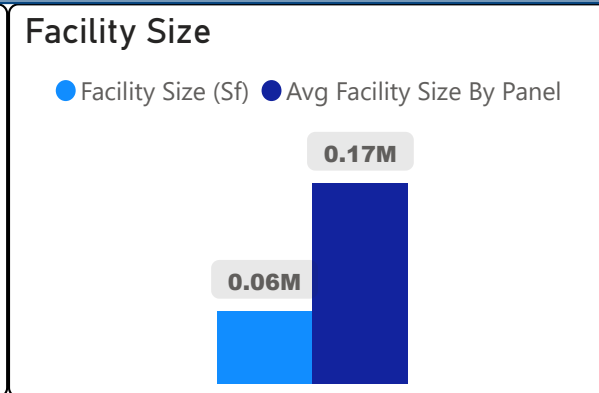

Drewry Secondary School

Drewry Secondary School

9-12 Secondary Ward 12 Alexander Brown

399
School Capacity

83
Enrollment

21%
2020 Utilization Rate

109
2025 Proj Enrollment

27%
2025 Utilization Rate