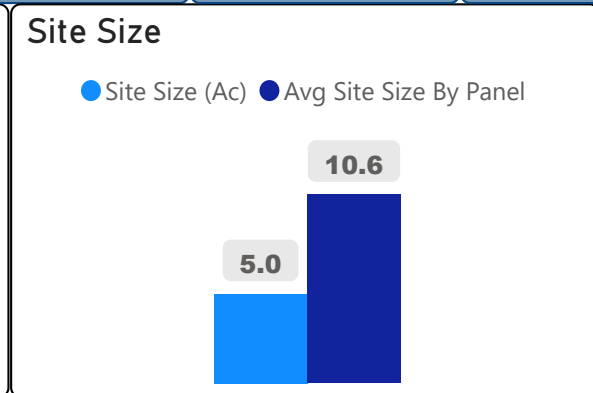

Drewry Secondary School

Drewry Secondary School

9-12 Secondary Ward 12 Alexander Brown

399
School Capacity

83
Enrollment

21%
2020 Utilization Rate

109
2025 Proj Enrollment

27%
2025 Utilization Rate