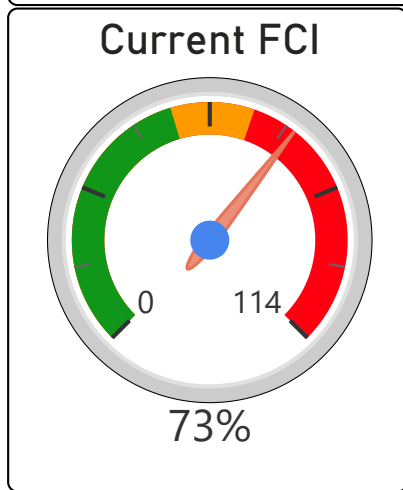

Drewry Secondary School

Drewry Secondary School

9-12 Secondary Ward 12 Alexander Brown

399
School Capacity

83
Enrollment

21%
2020 Utilization Rate

109
2025 Proj Enrollment

27%
2025 Utilization Rate

[Go To Google Map](#)