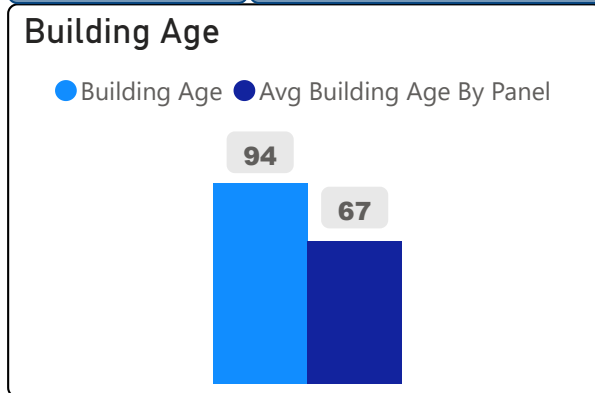

Drewry Secondary School

Drewry Secondary School

9-12 Secondary Ward 12 Alexander Brown

399
School Capacity

83
Enrollment

21%
2020 Utilization Rate

109
2025 Proj Enrollment

27%
2025 Utilization Rate