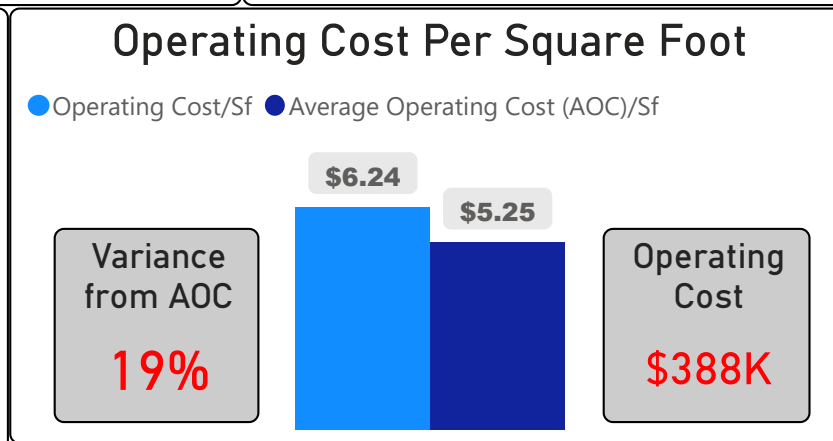

Drewry Secondary School

Drewry Secondary School

9-12 Secondary Ward 12 Alexander Brown

399
School Capacity

83
Enrollment

21%
2020 Utilization Rate

109
2025 Proj Enrollment

27%
2025 Utilization Rate