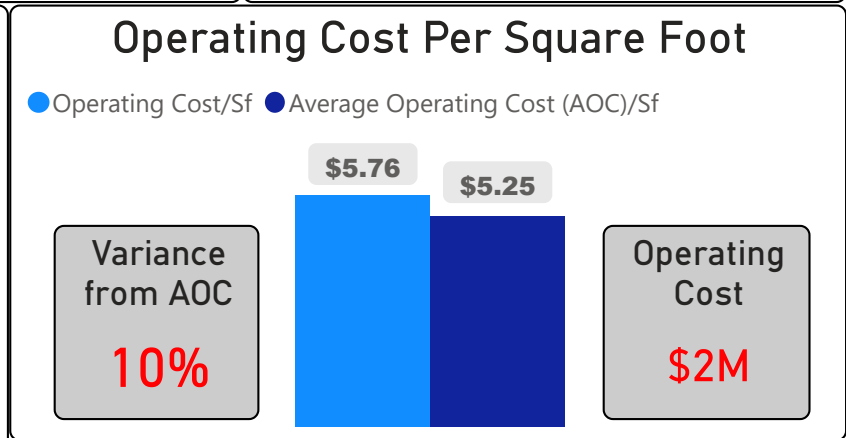

Earl Haig Secondary School

Earl Haig Secondary School

9-12 Secondary Ward 12 Alexander Brown

1,995
School Capacity

1,790
Enrollment

90%
2020 Utilization Rate

1,705
2025 Proj Enrollment

85%
2025 Utilization Rate