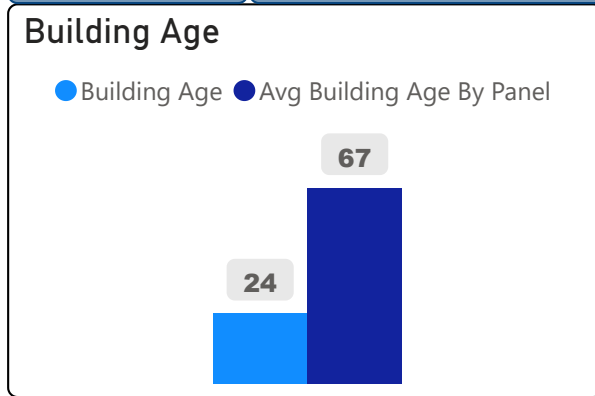

Earl Haig Secondary School

Earl Haig Secondary School

9-12 Secondary Ward 12 Alexander Brown

1,995
School Capacity

1,790
Enrollment

90%
2020 Utilization Rate

1,705
2025 Proj Enrollment

85%
2025 Utilization Rate