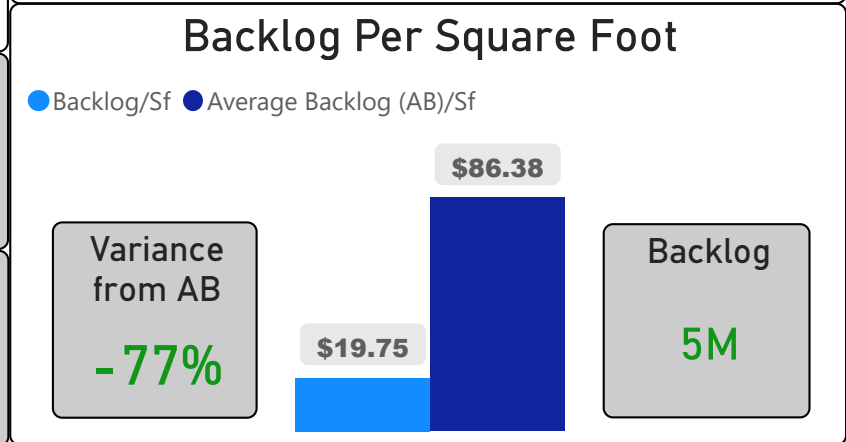

Earl Haig Secondary School

Earl Haig Secondary School

9-12 Secondary Ward 12 Alexander Brown

1,995
School Capacity

1,790
Enrollment

90%
2020 Utilization Rate

1,705
2025 Proj Enrollment

85%
2025 Utilization Rate