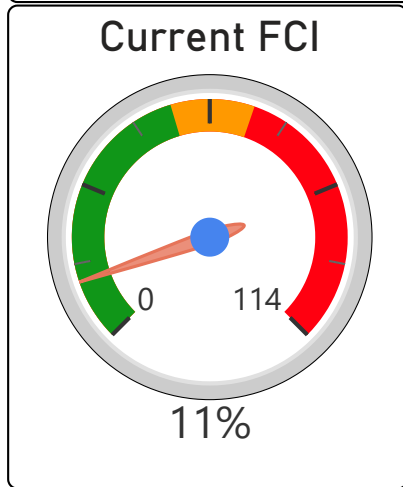

Earl Haig Secondary School

Earl Haig Secondary School

9-12 Secondary Ward 12 Alexander Brown

1,995
School Capacity

1,790
Enrollment

90%
2020 Utilization Rate

1,705
2025 Proj Enrollment

85%
2025 Utilization Rate