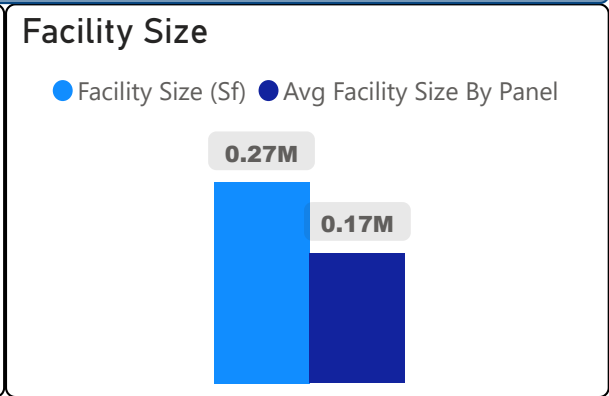

Earl Haig Secondary School

Earl Haig Secondary School

9-12 Secondary Ward 12 Alexander Brown

1,995
School Capacity

1,790
Enrollment

90%
2020 Utilization Rate

1,705
2025 Proj Enrollment

85%
2025 Utilization Rate