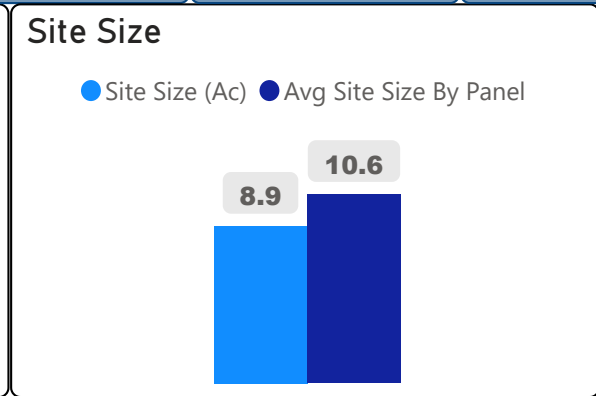

Earl Haig Secondary School

Earl Haig Secondary School

9-12 Secondary Ward 12 Alexander Brown

1,995
School Capacity

1,790
Enrollment

90%
2020 Utilization Rate

1,705
2025 Proj Enrollment

85%
2025 Utilization Rate