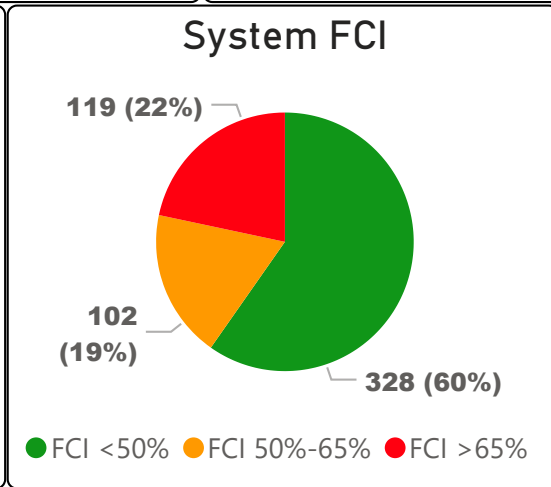

Earl Haig Secondary School

Earl Haig Secondary School

9-12 Secondary Ward 12 Alexander Brown

1,995
School Capacity

1,790
Enrollment

90%
2020 Utilization Rate

1,705
2025 Proj Enrollment

85%
2025 Utilization Rate