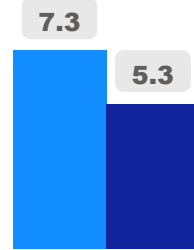

Site Size

● Site Size (Ac) ● Avg Site Size By Panel