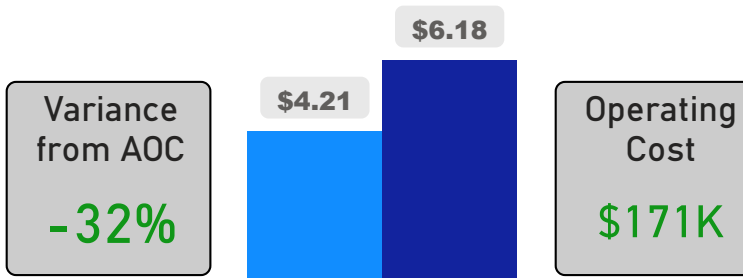

Site Size

● Site Size (Ac) ● Avg Site Size By Panel

Facility Size

● Facility Size (Sf) ● Avg Facility Size By Panel

Current FCI

System FCI

Operating Cost Per Square Foot

● Operating Cost/Sf ● Average Operating Cost (AOC)/Sf

Backlog Per Square Foot

● Backlog/Sf ● Average Backlog (AB)/Sf

407

School Capacity

302

Enrollment

74%

2020 Utilization Rate