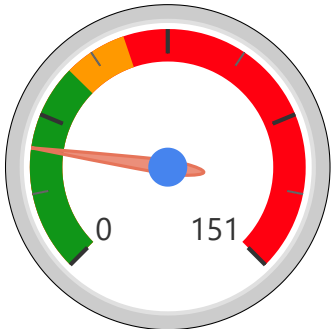

Lillian Public School

Lillian Public School

JK-5

Elementary

Ward 12

Alexander Brown

Building Age

● Building Age ● Avg Building Age By Panel

Site Size

● Site Size (Ac) ● Avg Site Size By Panel

Facility Size

● Facility Size (Sf) ● Avg Facility Size By Panel

Current FCI

System FCI

Operating Cost Per Square Foot

● Operating Cost/Sf ● Average Operating Cost (AOC)/Sf