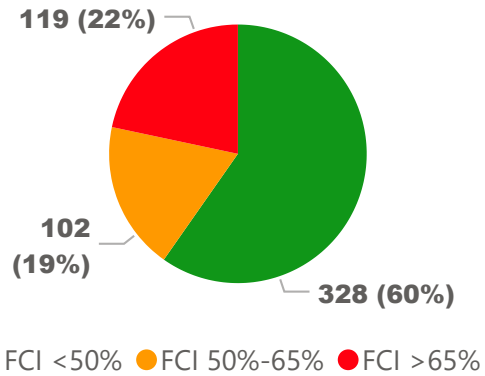

Lillian Public School

Lillian Public School

JK-5

Elementary

Ward 12

Alexander Brown

Building Age

● Building Age ● Avg Building Age By Panel

Site Size

● Site Size (Ac) ● Avg Site Size By Panel

Facility Size

● Facility Size (Sf) ● Avg Facility Size By Panel

Current FCI

System FCI

Operating Cost Per Square Foot

● Operating Cost/Sf ● Average Operating Cost (AOC)/Sf

Backlog Per Square Foot

● Backlog/Sf ● Average Backlog (AB)/Sf

407

School Capacity

302

Enrollment

74%

2020 Utilization Rate