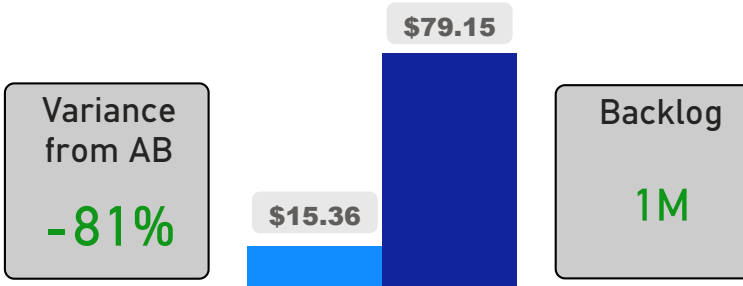

Backlog Per Square Foot

● Backlog/Sf ● Average Backlog (AB)/Sf