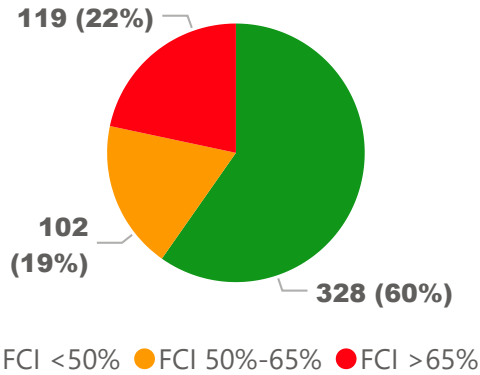

Site Size

● Site Size (Ac) ● Avg Site Size By Panel

Facility Size

● Facility Size (Sf) ● Avg Facility Size By Panel

Current FCI

System FCI

Operating Cost Per Square Foot

● Operating Cost/Sf ● Average Operating Cost (AOC)/Sf

Backlog Per Square Foot

● Backlog/Sf ● Average Backlog (AB)/Sf

711

School Capacity

642

Enrollment

90%

2020 Utilization Rate