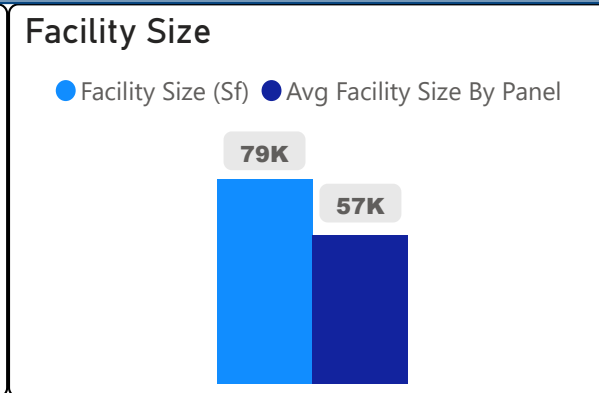

# R J Lang Elementary and Middle School

R J Lang Elementary and Middle Sch... ▾

JK-8      Elementary      Ward 12      Alexander Brown

**519**  
School Capacity

**398**  
Enrollment

**77%**  
2020 Utilization Rate