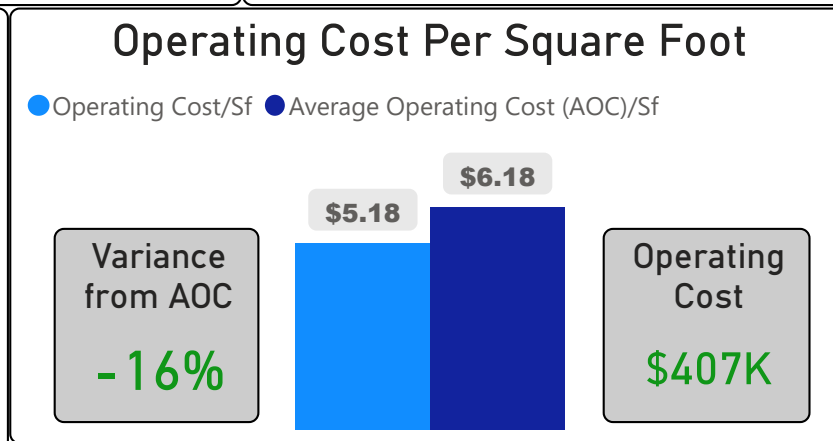

# R J Lang Elementary and Middle School

R J Lang Elementary and Middle Sch... ▾

JK-8      Elementary      Ward 12      Alexander Brown

**519**  
School Capacity

**398**  
Enrollment

**77%**  
2020 Utilization Rate