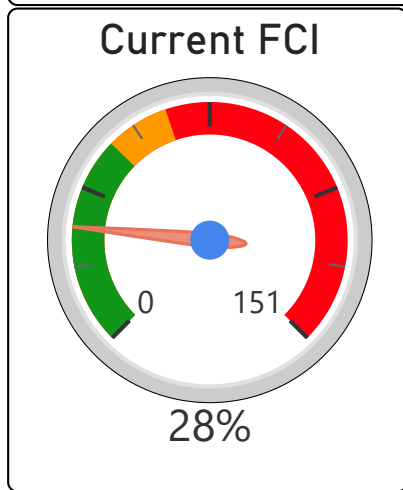

# R J Lang Elementary and Middle School

R J Lang Elementary and Middle Sch... ▾

JK-8      Elementary      Ward 12      Alexander Brown

**519**  
School Capacity

**398**  
Enrollment

**77%**  
2020 Utilization Rate