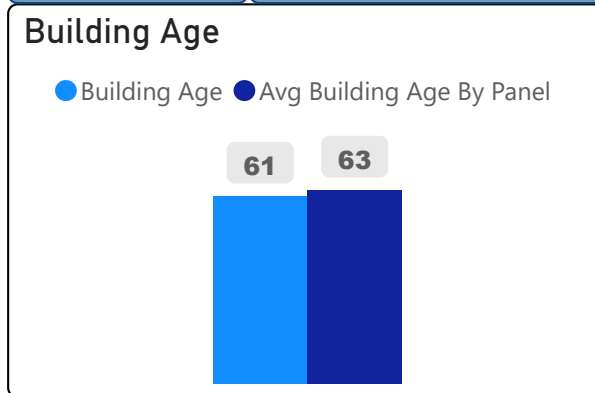

# R J Lang Elementary and Middle School

R J Lang Elementary and Middle Sch... ▾

JK-8      Elementary      Ward 12      Alexander Brown

**519**  
School Capacity

**398**  
Enrollment

**77%**  
2020 Utilization Rate