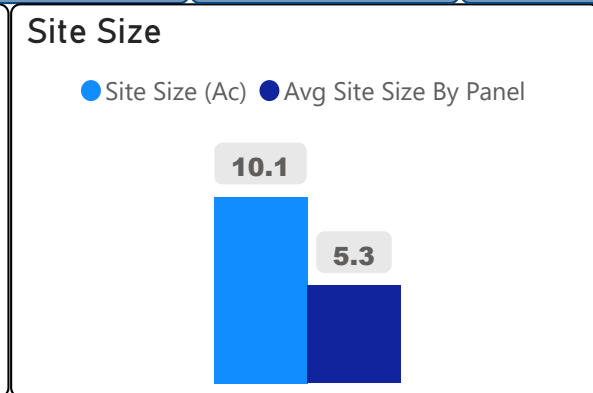

# R J Lang Elementary and Middle School

R J Lang Elementary and Middle Sch... ▾

JK-8      Elementary      Ward 12      Alexander Brown

**519**  
School Capacity

**398**  
Enrollment

**77%**  
2020 Utilization Rate