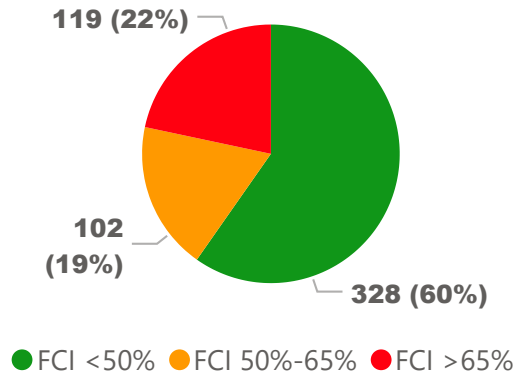

Willowdale Middle School

Willowdale Middle School

6-8

Elementary

Ward 12

Alexander Brown

Building Age

● Building Age ● Avg Building Age By Panel

Site Size

● Site Size (Ac) ● Avg Site Size By Panel

Facility Size

● Facility Size (Sf) ● Avg Facility Size By Panel

Current FCI

System FCI

Operating Cost Per Square Foot

● Operating Cost/Sf ● Average Operating Cost (AOC)/Sf