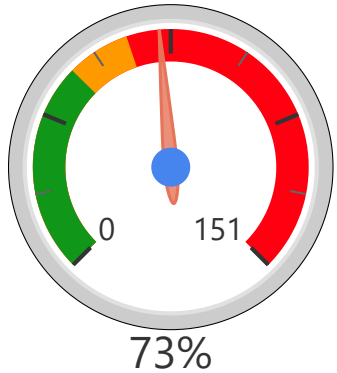

Willowdale Middle School

Willowdale Middle School

6-8

Elementary

Ward 12

Alexander Brown

Building Age

● Building Age ● Avg Building Age By Panel

Site Size

● Site Size (Ac) ● Avg Site Size By Panel

Facility Size

● Facility Size (Sf) ● Avg Facility Size By Panel

Current FCI

System FCI

Operating Cost Per Square Foot

● Operating Cost/Sf ● Average Operating Cost (AOC)/Sf

110%

2020 Utilization Rate

118%

2025 Utilization Rate

[Go To Google Map](#)