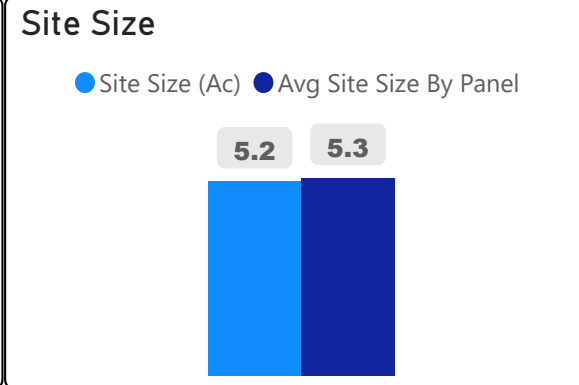

Yorkview Public School

Yorkview Public School

JK-5 Elementary Ward 12 Alexander Brown

522
School Capacity

428
Enrollment

82%
2020 Utilization Rate

460
2025 Proj Enrollment

88%
2025 Utilization Rate