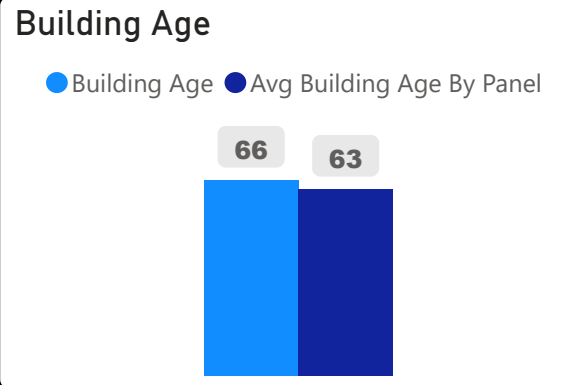

Yorkview Public School

Yorkview Public School

JK-5 Elementary Ward 12 Alexander Brown

522
School Capacity

428
Enrollment

82%
2020 Utilization Rate

460
2025 Proj Enrollment

88%
2025 Utilization Rate