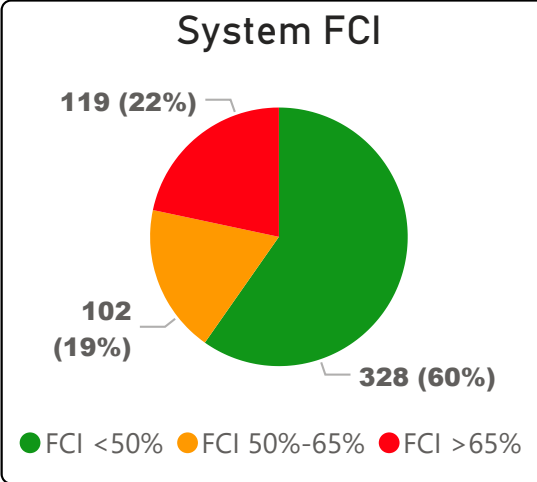

Yorkview Public School

Yorkview Public School

JK-5 Elementary Ward 12 Alexander Brown

522
School Capacity

428
Enrollment

82%
2020 Utilization Rate

460
2025 Proj Enrollment

88%
2025 Utilization Rate