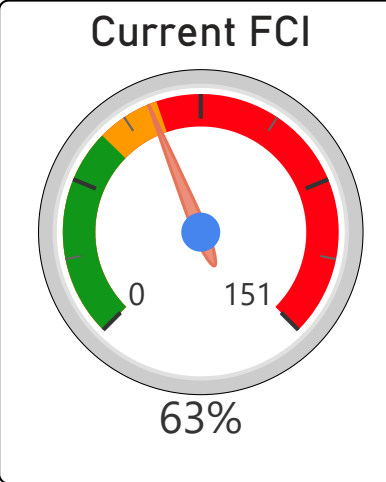

Yorkview Public School

Yorkview Public School

JK-5 Elementary Ward 12 Alexander Brown

522
School Capacity

428
Enrollment

82%
2020 Utilization Rate

460
2025 Proj Enrollment

88%
2025 Utilization Rate

[Go To Google Map](#)