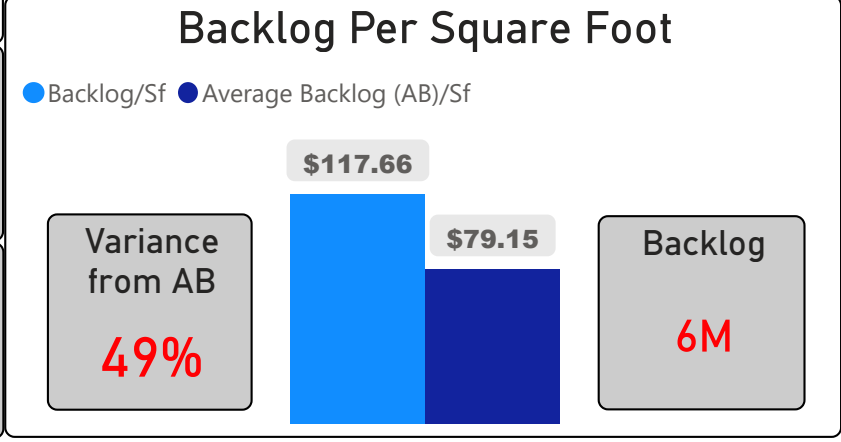

Yorkview Public School

Yorkview Public School

JK-5 Elementary Ward 12 Alexander Brown

522
School Capacity

428
Enrollment

82%
2020 Utilization Rate

460
2025 Proj Enrollment

88%
2025 Utilization Rate