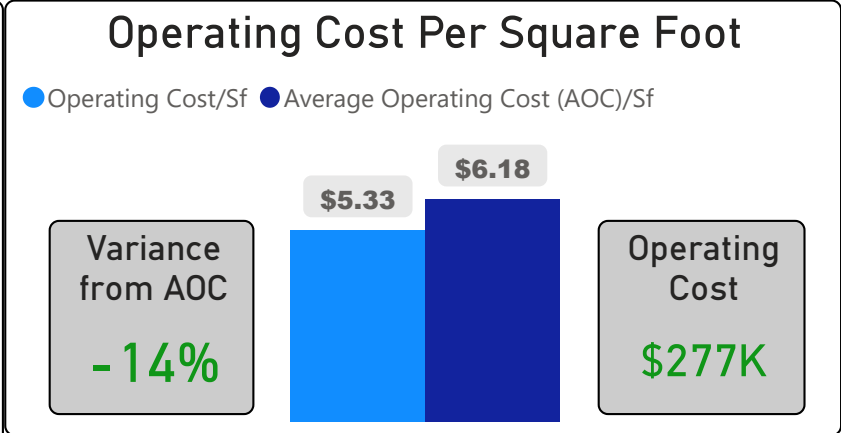

Yorkview Public School

Yorkview Public School

JK-5 Elementary Ward 12 Alexander Brown

522
School Capacity

428
Enrollment

82%
2020 Utilization Rate

460
2025 Proj Enrollment

88%
2025 Utilization Rate