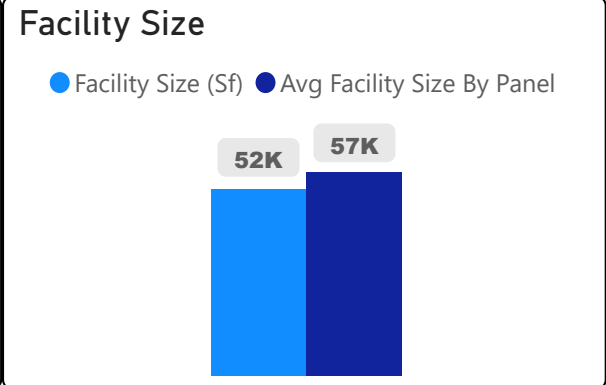

Yorkview Public School

Yorkview Public School

JK-5 Elementary Ward 12 Alexander Brown

522
School Capacity

428
Enrollment

82%
2020 Utilization Rate

460
2025 Proj Enrollment

88%
2025 Utilization Rate