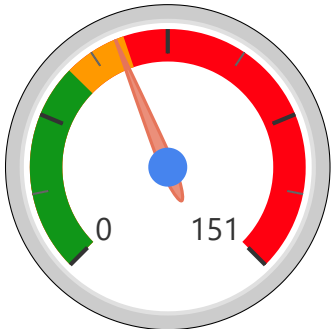

Brian Public School

Brian Public School

JK-5

Elementary

Ward 13

James Li

Building Age

● Building Age ● Avg Building Age By Panel

Site Size

● Site Size (Ac) ● Avg Site Size By Panel

Facility Size

● Facility Size (Sf) ● Avg Facility Size By Panel

Current FCI

System FCI

Operating Cost Per Square Foot

● Operating Cost/Sf ● Average Operating Cost (AOC)/Sf

Backlog Per Square Foot

● Backlog/Sf ● Average Backlog (AB)/Sf

358

School Capacity

349

Enrollment

97%

2020 Utilization Rate