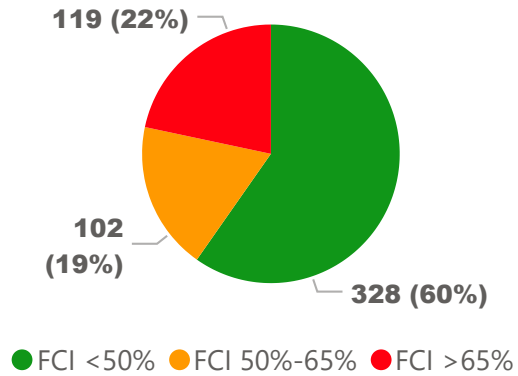

Site Size

● Site Size (Ac) ● Avg Site Size By Panel

Facility Size

● Facility Size (Sf) ● Avg Facility Size By Panel

Current FCI

System FCI

Operating Cost Per Square Foot

● Operating Cost/Sf ● Average Operating Cost (AOC)/Sf

Backlog Per Square Foot

● Backlog/Sf ● Average Backlog (AB)/Sf

358

School Capacity

349

Enrollment

97%

2020 Utilization Rate