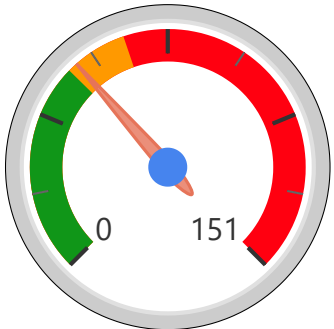

Site Size

● Site Size (Ac) ● Avg Site Size By Panel

Facility Size

● Facility Size (Sf) ● Avg Facility Size By Panel

Current FCI

System FCI

Operating Cost Per Square Foot

● Operating Cost/Sf ● Average Operating Cost (AOC)/Sf

Backlog Per Square Foot

● Backlog/Sf ● Average Backlog (AB)/Sf

257
School Capacity

158
Enrollment

61%
2020 Utilization Rate

168
2025 Proj Enrollment

65%
2025 Utilization Rate

[Go To Google Map](#)