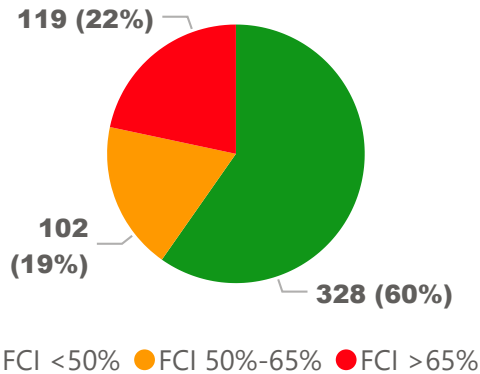

Site Size

● Site Size (Ac) ● Avg Site Size By Panel

Facility Size

● Facility Size (Sf) ● Avg Facility Size By Panel

Current FCI

System FCI

Operating Cost Per Square Foot

● Operating Cost/Sf ● Average Operating Cost (AOC)/Sf

Backlog Per Square Foot

● Backlog/Sf ● Average Backlog (AB)/Sf

257
School Capacity

158
Enrollment

61%
2020 Utilization Rate

168
2025 Proj Enrollment

65%
2025 Utilization Rate

[Go To Google Map](#)