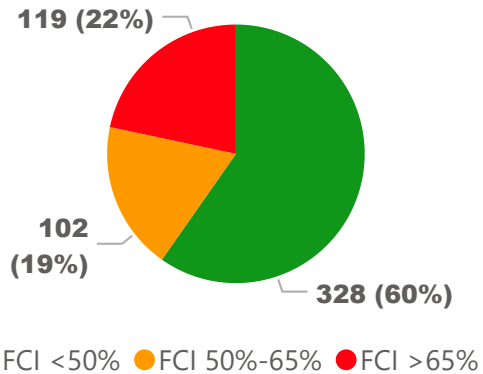

Site Size

● Site Size (Ac) ● Avg Site Size By Panel

Facility Size

● Facility Size (Sf) ● Avg Facility Size By Panel

Current FCI

System FCI

Operating Cost Per Square Foot

● Operating Cost/Sf ● Average Operating Cost (AOC)/Sf

Backlog Per Square Foot

● Backlog/Sf ● Average Backlog (AB)/Sf

429

School Capacity

326

Enrollment

76%

2020 Utilization Rate