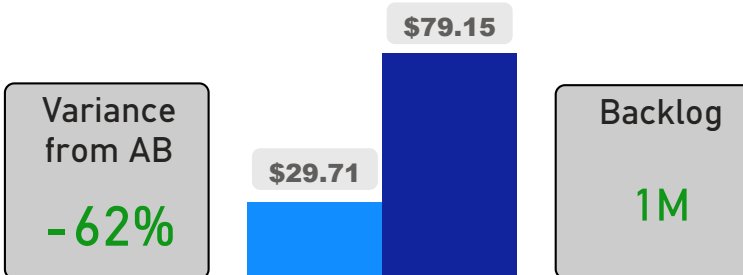

Backlog Per Square Foot

● Backlog/Sf ● Average Backlog (AB)/Sf