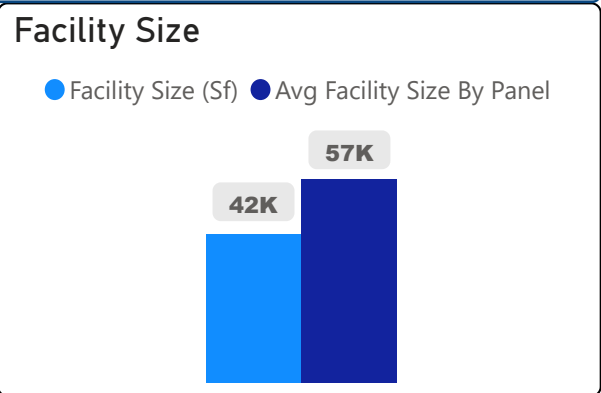

Cresthaven Public School

Cresthaven Public School

JK-5 Elementary Ward 13 James Li

318
School Capacity

186
Enrollment

58%
2020 Utilization Rate

257
2025 Proj Enrollment

81%
2025 Utilization Rate