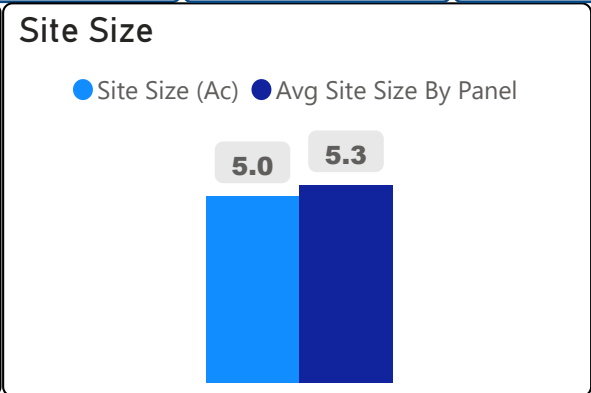

Cresthaven Public School

Cresthaven Public School

JK-5 Elementary Ward 13 James Li

318
School Capacity

186
Enrollment

58%
2020 Utilization Rate

257
2025 Proj Enrollment

81%
2025 Utilization Rate