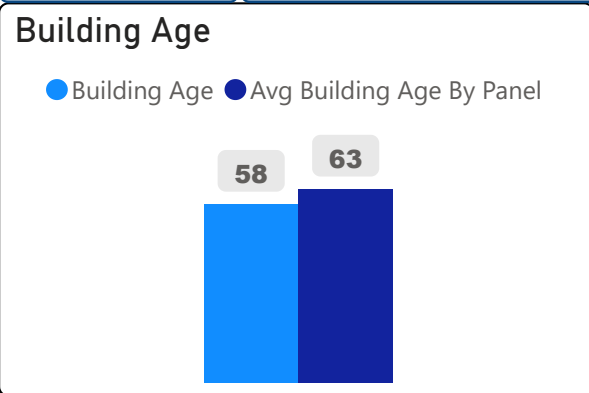

Cresthaven Public School

Cresthaven Public School

JK-5 Elementary Ward 13 James Li

318
School Capacity

186
Enrollment

58%
2020 Utilization Rate

257
2025 Proj Enrollment

81%
2025 Utilization Rate