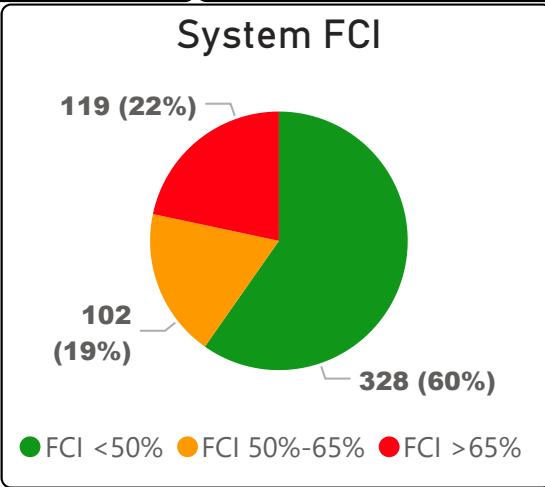

Cresthaven Public School

Cresthaven Public School

JK-5 Elementary Ward 13 James Li

318
School Capacity

186
Enrollment

58%
2020 Utilization Rate

257
2025 Proj Enrollment

81%
2025 Utilization Rate