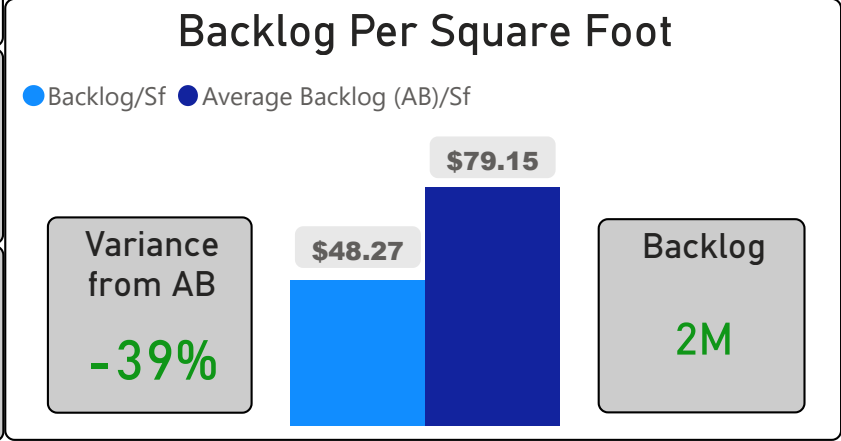

Cresthaven Public School

Cresthaven Public School

JK-5 Elementary Ward 13 James Li

318
School Capacity

186
Enrollment

58%
2020 Utilization Rate

257
2025 Proj Enrollment

81%
2025 Utilization Rate