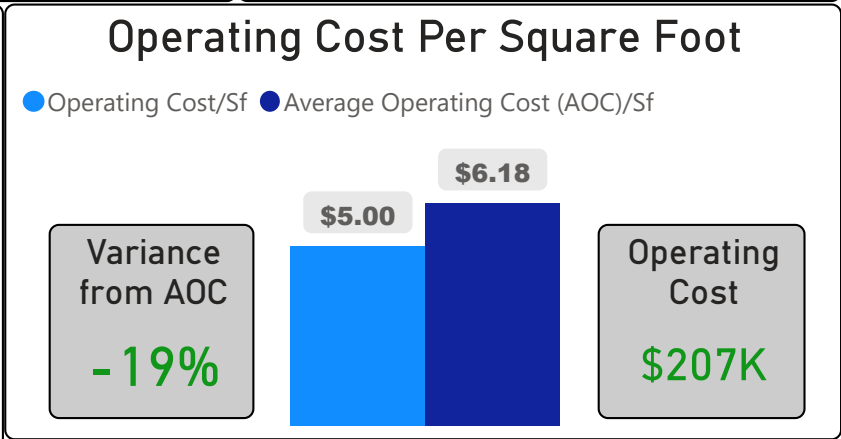

Cresthaven Public School

Cresthaven Public School

JK-5 Elementary Ward 13 James Li

318
School Capacity

186
Enrollment

58%
2020 Utilization Rate

257
2025 Proj Enrollment

81%
2025 Utilization Rate