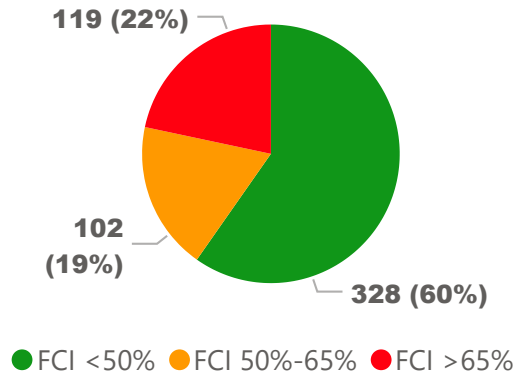

Site Size

● Site Size (Ac) ● Avg Site Size By Panel

Facility Size

● Facility Size (Sf) ● Avg Facility Size By Panel

Current FCI

System FCI

Operating Cost Per Square Foot

● Operating Cost/Sf ● Average Operating Cost (AOC)/Sf

Backlog Per Square Foot

● Backlog/Sf ● Average Backlog (AB)/Sf

372

School Capacity

371

Enrollment

100%

2020 Utilization Rate