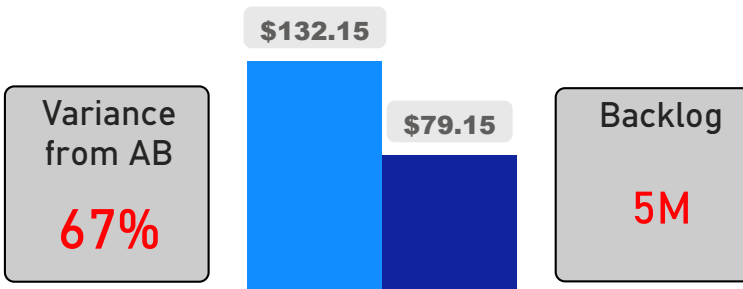

Site Size

● Site Size (Ac) ● Avg Site Size By Panel

Facility Size

● Facility Size (Sf) ● Avg Facility Size By Panel

Current FCI

System FCI

Operating Cost Per Square Foot

● Operating Cost/Sf ● Average Operating Cost (AOC)/Sf

Backlog Per Square Foot

● Backlog/Sf ● Average Backlog (AB)/Sf

372

School Capacity

371

Enrollment

100%

2020 Utilization Rate