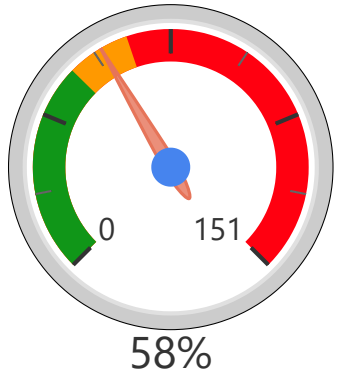

Site Size

● Site Size (Ac) ● Avg Site Size By Panel

Facility Size

● Facility Size (Sf) ● Avg Facility Size By Panel

Current FCI

System FCI

Operating Cost Per Square Foot

● Operating Cost/Sf ● Average Operating Cost (AOC)/Sf