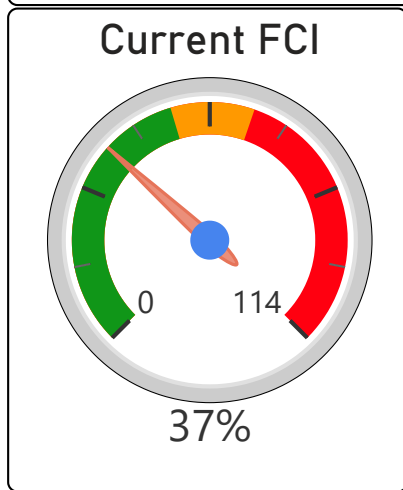

Georges Vanier Secondary School

Georges Vanier Secondary School

9-12 Secondary Ward 13 James Li

1,551
School Capacity

779
Enrollment

50%
2020 Utilization Rate

1,552
2025 Proj Enrollment

100%
2025 Utilization Rate