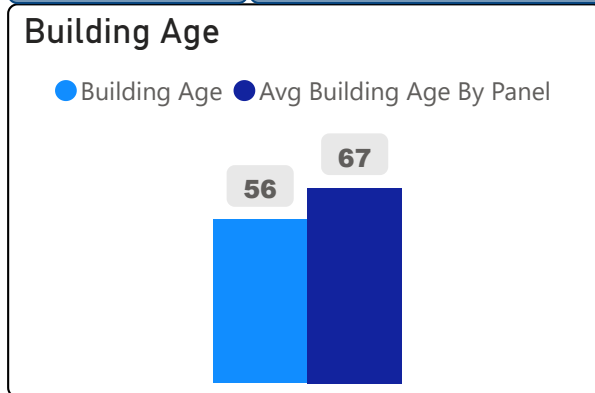

Georges Vanier Secondary School

Georges Vanier Secondary School

9-12 Secondary Ward 13 James Li

1,551
School Capacity

779
Enrollment

50%
2020 Utilization Rate

1,552
2025 Proj Enrollment

100%
2025 Utilization Rate