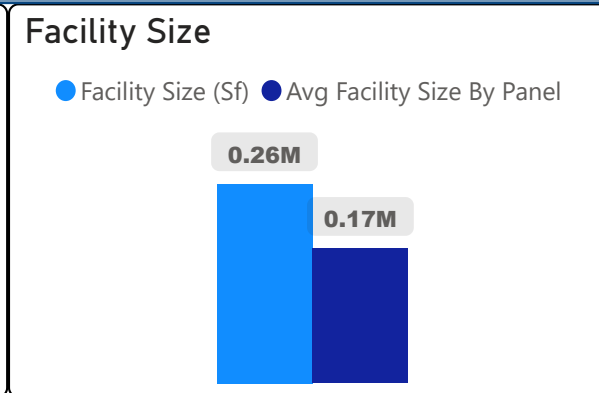

Georges Vanier Secondary School

Georges Vanier Secondary School

9-12 Secondary Ward 13 James Li

1,551
School Capacity

779
Enrollment

50%
2020 Utilization Rate

1,552
2025 Proj Enrollment

100%
2025 Utilization Rate