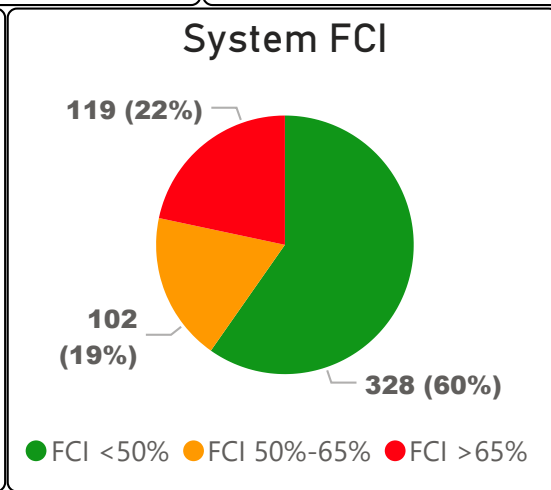

Georges Vanier Secondary School

Georges Vanier Secondary School

9-12 Secondary Ward 13 James Li

1,551
School Capacity

779
Enrollment

50%
2020 Utilization Rate

1,552
2025 Proj Enrollment

100%
2025 Utilization Rate