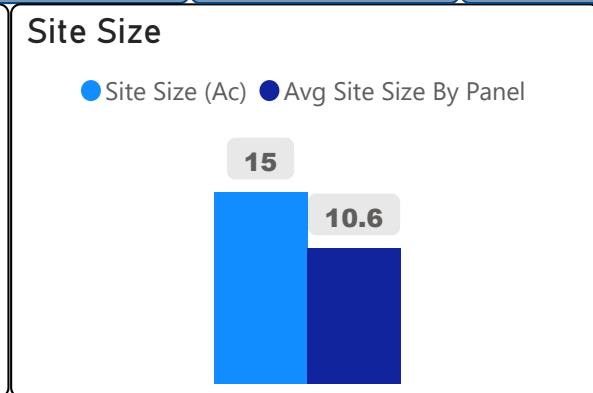

Georges Vanier Secondary School

Georges Vanier Secondary School

9-12 Secondary Ward 13 James Li

1,551
School Capacity

779
Enrollment

50%
2020 Utilization Rate

1,552
2025 Proj Enrollment

100%
2025 Utilization Rate