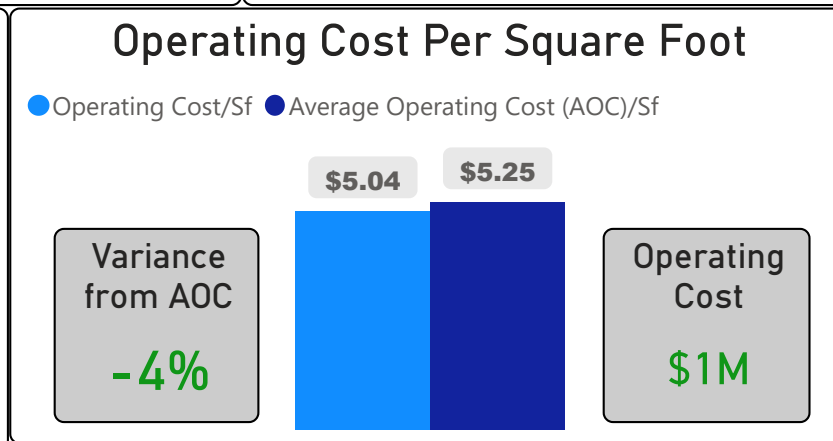

Georges Vanier Secondary School

Georges Vanier Secondary School

9-12 Secondary Ward 13 James Li

1,551
School Capacity

779
Enrollment

50%
2020 Utilization Rate

1,552
2025 Proj Enrollment

100%
2025 Utilization Rate