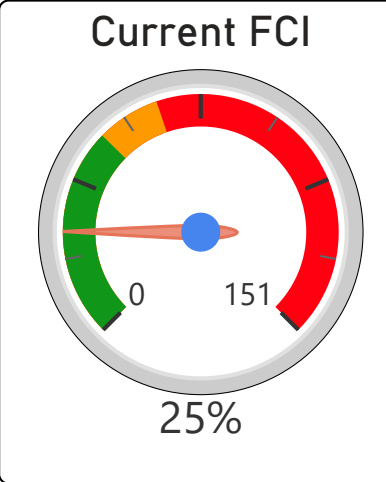

Highland Middle School

Highland Middle School

6-8 Elementary Ward 13 James Li

424
School Capacity

420
Enrollment

99%
2020 Utilization Rate

436
2025 Proj Enrollment

103%
2025 Utilization Rate

[Go To Google Map](#)