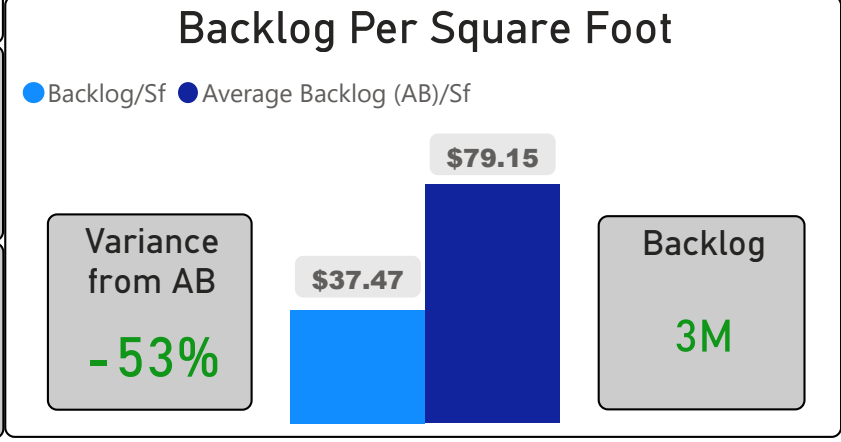

Highland Middle School

Highland Middle School

6-8 Elementary Ward 13 James Li

424
School Capacity

420
Enrollment

99%
2020 Utilization Rate

436
2025 Proj Enrollment

103%
2025 Utilization Rate