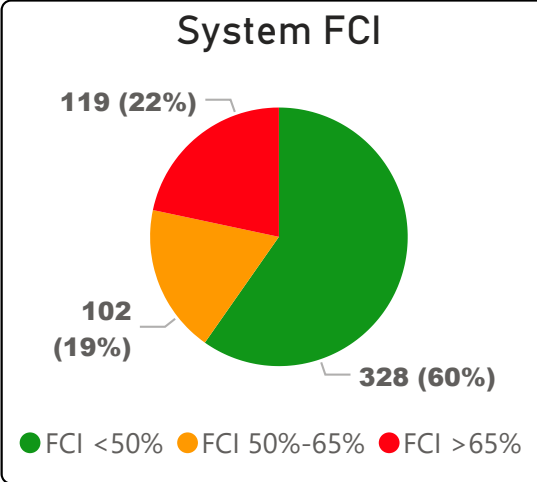

Highland Middle School

Highland Middle School

6-8 Elementary Ward 13 James Li

424
School Capacity

420
Enrollment

99%
2020 Utilization Rate

436
2025 Proj Enrollment

103%
2025 Utilization Rate