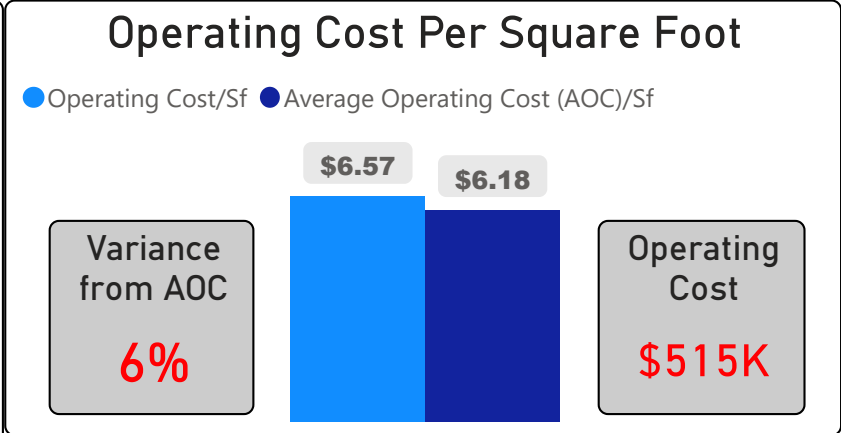

Highland Middle School

Highland Middle School

6-8 Elementary Ward 13 James Li

424
School Capacity

420
Enrollment

99%
2020 Utilization Rate

436
2025 Proj Enrollment

103%
2025 Utilization Rate