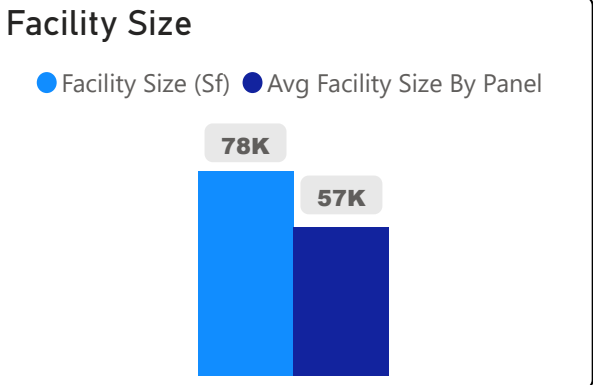

Highland Middle School

Highland Middle School

6-8 Elementary Ward 13 James Li

424
School Capacity

420
Enrollment

99%
2020 Utilization Rate

436
2025 Proj Enrollment

103%
2025 Utilization Rate