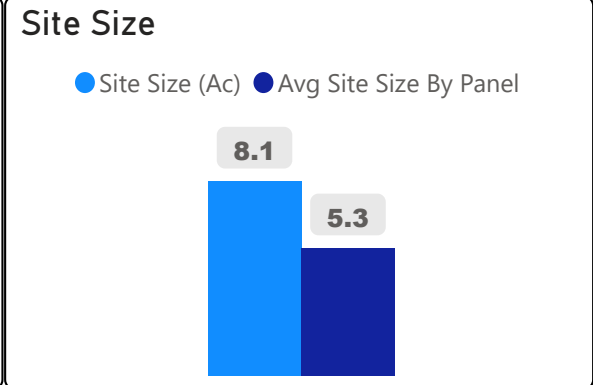

Highland Middle School

Highland Middle School

6-8 Elementary Ward 13 James Li

424
School Capacity

420
Enrollment

99%
2020 Utilization Rate

436
2025 Proj Enrollment

103%
2025 Utilization Rate