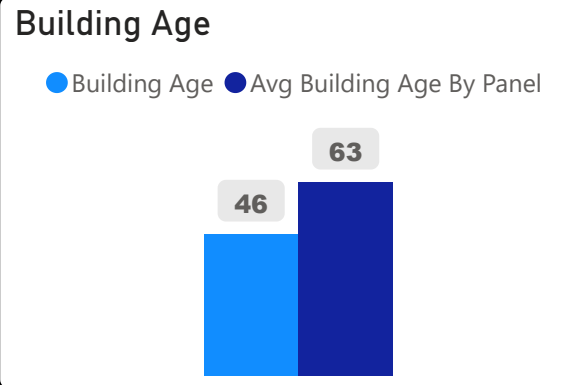

Highland Middle School

Highland Middle School

6-8 Elementary Ward 13 James Li

424
School Capacity

420
Enrollment

99%
2020 Utilization Rate

436
2025 Proj Enrollment

103%
2025 Utilization Rate