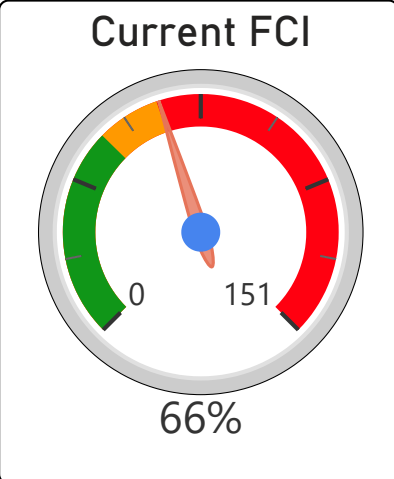

Hillmount Public School

Hillmount Public School

JK-5 Elementary Ward 13 James Li

246
School Capacity

228
Enrollment

93%
2020 Utilization Rate

243
2025 Proj Enrollment

99%
2025 Utilization Rate

[Go To Google Map](#)