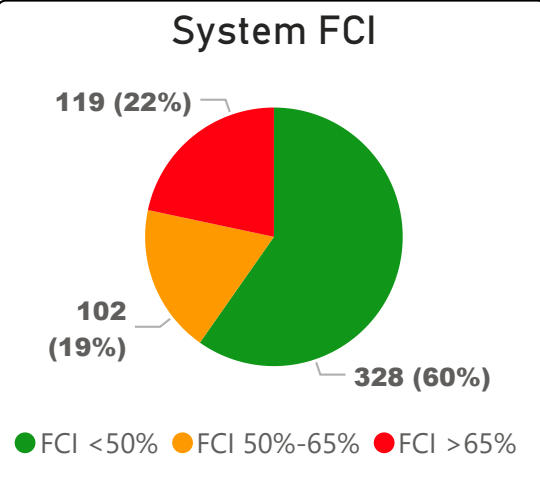

Hillmount Public School

Hillmount Public School

JK-5 Elementary Ward 13 James Li

246
School Capacity

228
Enrollment

93%
2020 Utilization Rate

243
2025 Proj Enrollment

99%
2025 Utilization Rate