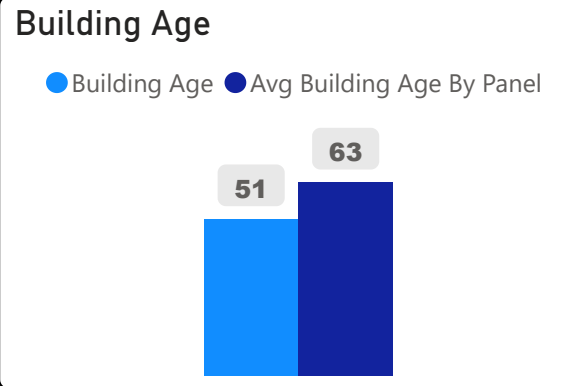

Hillmount Public School

Hillmount Public School

JK-5 Elementary Ward 13 James Li

246
School Capacity

228
Enrollment

93%
2020 Utilization Rate

243
2025 Proj Enrollment

99%
2025 Utilization Rate