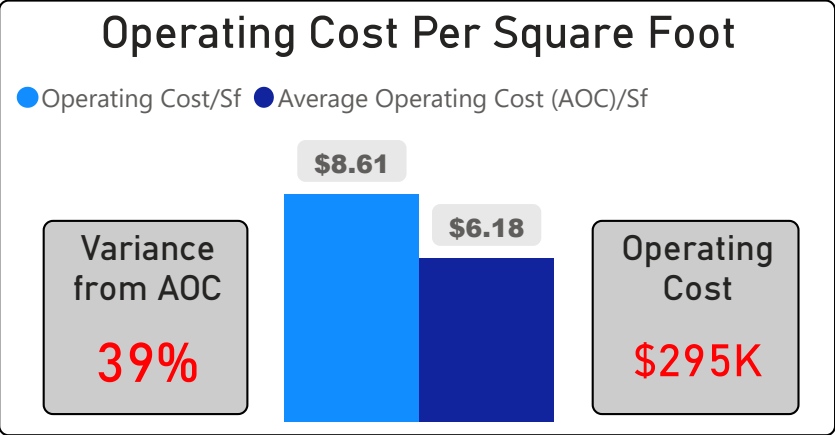

Hillmount Public School

Hillmount Public School

JK-5 Elementary Ward 13 James Li

246
School Capacity

228
Enrollment

93%
2020 Utilization Rate

243
2025 Proj Enrollment

99%
2025 Utilization Rate