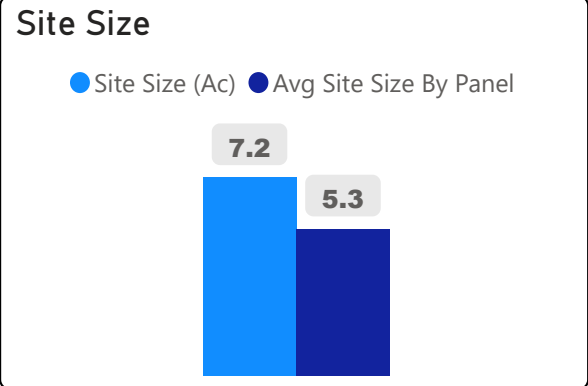

Hillmount Public School

Hillmount Public School

JK-5 Elementary Ward 13 James Li

246
School Capacity

228
Enrollment

93%
2020 Utilization Rate

243
2025 Proj Enrollment

99%
2025 Utilization Rate