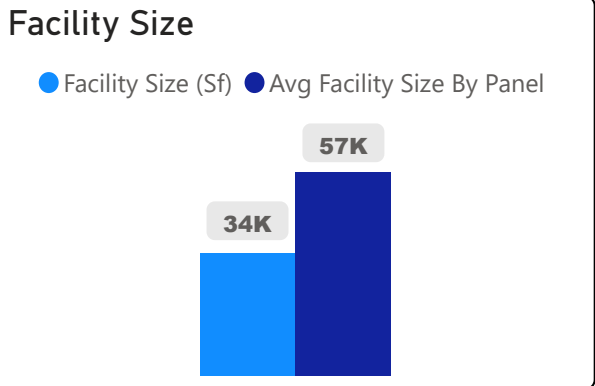

Hillmount Public School

Hillmount Public School

JK-5 Elementary Ward 13 James Li

246
School Capacity

228
Enrollment

93%
2020 Utilization Rate

243
2025 Proj Enrollment

99%
2025 Utilization Rate