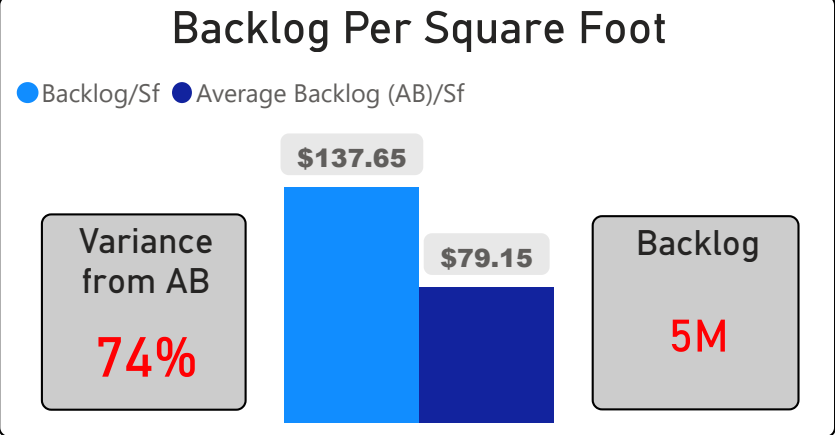

Hillmount Public School

Hillmount Public School

JK-5 Elementary Ward 13 James Li

246
School Capacity

228
Enrollment

93%
2020 Utilization Rate

243
2025 Proj Enrollment

99%
2025 Utilization Rate