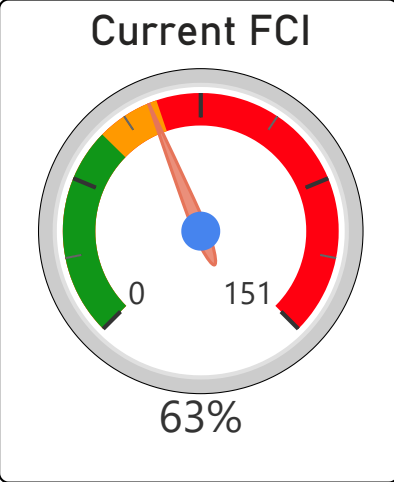

Kingslake Public School

Kingslake Public School

JK-5 Elementary Ward 13 James Li

419
School Capacity

216
Enrollment

52%
2020 Utilization Rate

314
2025 Proj Enrollment

75%
2025 Utilization Rate