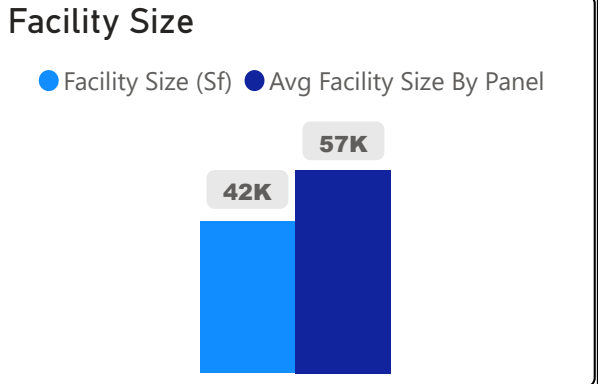

Kingslake Public School

Kingslake Public School

JK-5 Elementary Ward 13 James Li

419
School Capacity

216
Enrollment

52%
2020 Utilization Rate

314
2025 Proj Enrollment

75%
2025 Utilization Rate