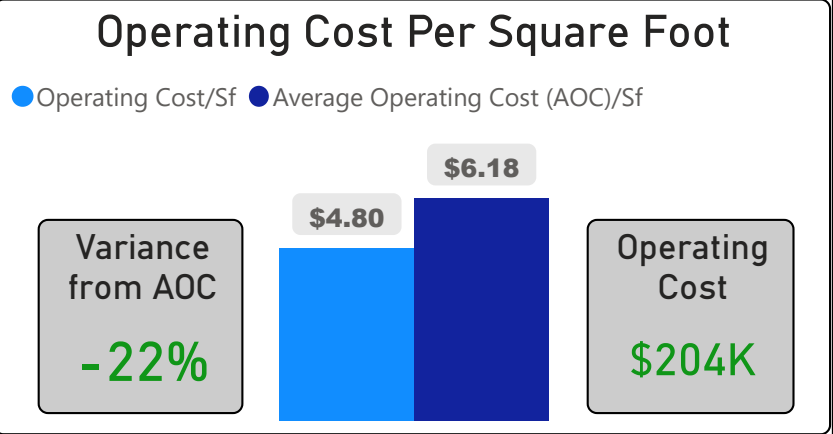

Kingslake Public School

Kingslake Public School

JK-5 Elementary Ward 13 James Li

419
School Capacity

216
Enrollment

52%
2020 Utilization Rate

314
2025 Proj Enrollment

75%
2025 Utilization Rate