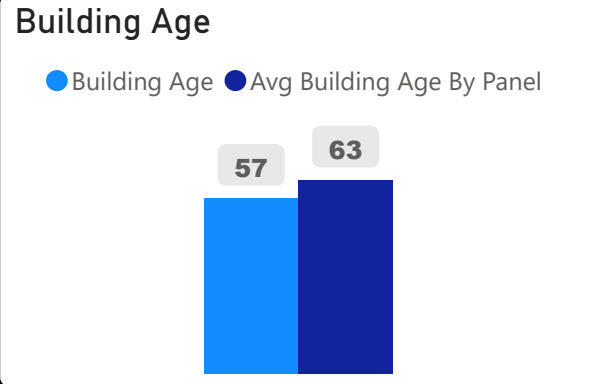

Kingslake Public School

Kingslake Public School

JK-5 Elementary Ward 13 James Li

419
School Capacity

216
Enrollment

52%
2020 Utilization Rate

314
2025 Proj Enrollment

75%
2025 Utilization Rate