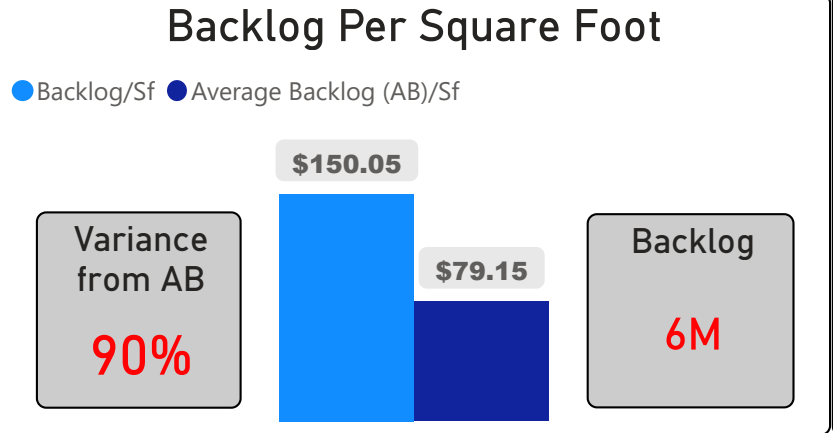

Kingslake Public School

Kingslake Public School

JK-5 Elementary Ward 13 James Li

419
School Capacity

216
Enrollment

52%
2020 Utilization Rate

314
2025 Proj Enrollment

75%
2025 Utilization Rate