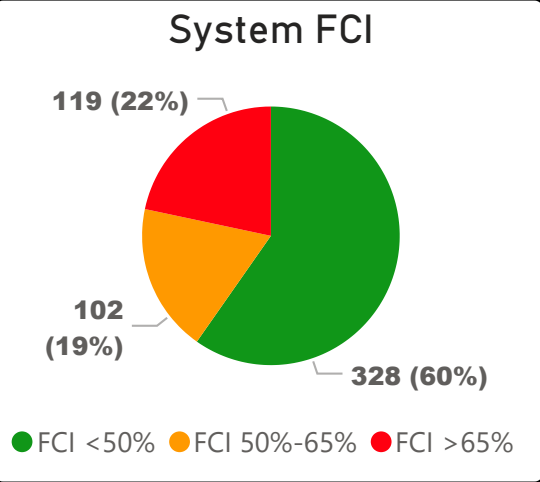

Kingslake Public School

Kingslake Public School

JK-5 Elementary Ward 13 James Li

419
School Capacity

216
Enrollment

52%
2020 Utilization Rate

314
2025 Proj Enrollment

75%
2025 Utilization Rate