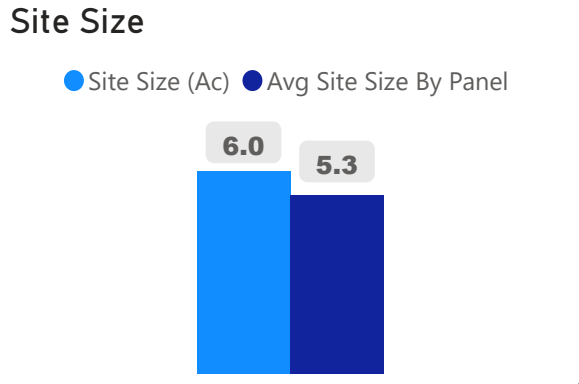

Kingslake Public School

Kingslake Public School

JK-5 Elementary Ward 13 James Li

419
School Capacity

216
Enrollment

52%
2020 Utilization Rate

314
2025 Proj Enrollment

75%
2025 Utilization Rate