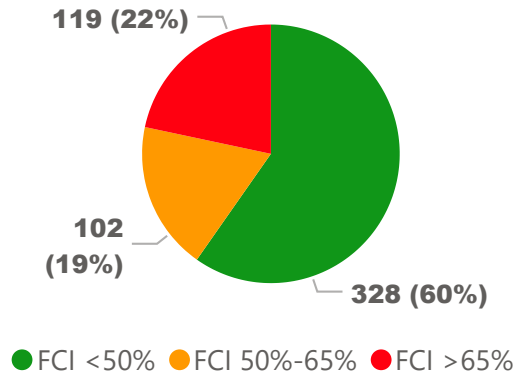

Site Size

● Site Size (Ac) ● Avg Site Size By Panel

Facility Size

● Facility Size (Sf) ● Avg Facility Size By Panel

Current FCI

System FCI

Operating Cost Per Square Foot

● Operating Cost/Sf ● Average Operating Cost (AOC)/Sf

Backlog Per Square Foot

● Backlog/Sf ● Average Backlog (AB)/Sf

482

School Capacity

196

Enrollment

41%

2020 Utilization Rate