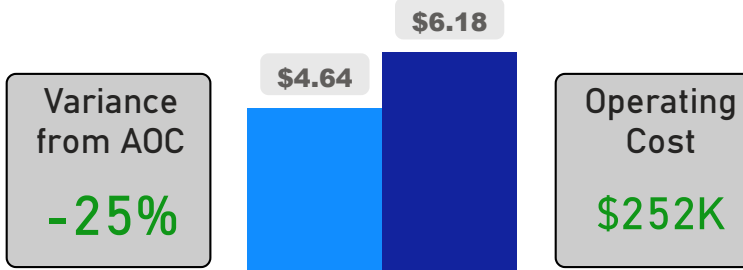

Site Size

● Site Size (Ac) ● Avg Site Size By Panel

Facility Size

● Facility Size (Sf) ● Avg Facility Size By Panel

Current FCI

System FCI

Operating Cost Per Square Foot

● Operating Cost/Sf ● Average Operating Cost (AOC)/Sf

Backlog Per Square Foot

● Backlog/Sf ● Average Backlog (AB)/Sf

482

School Capacity

196

Enrollment

41%

2020 Utilization Rate